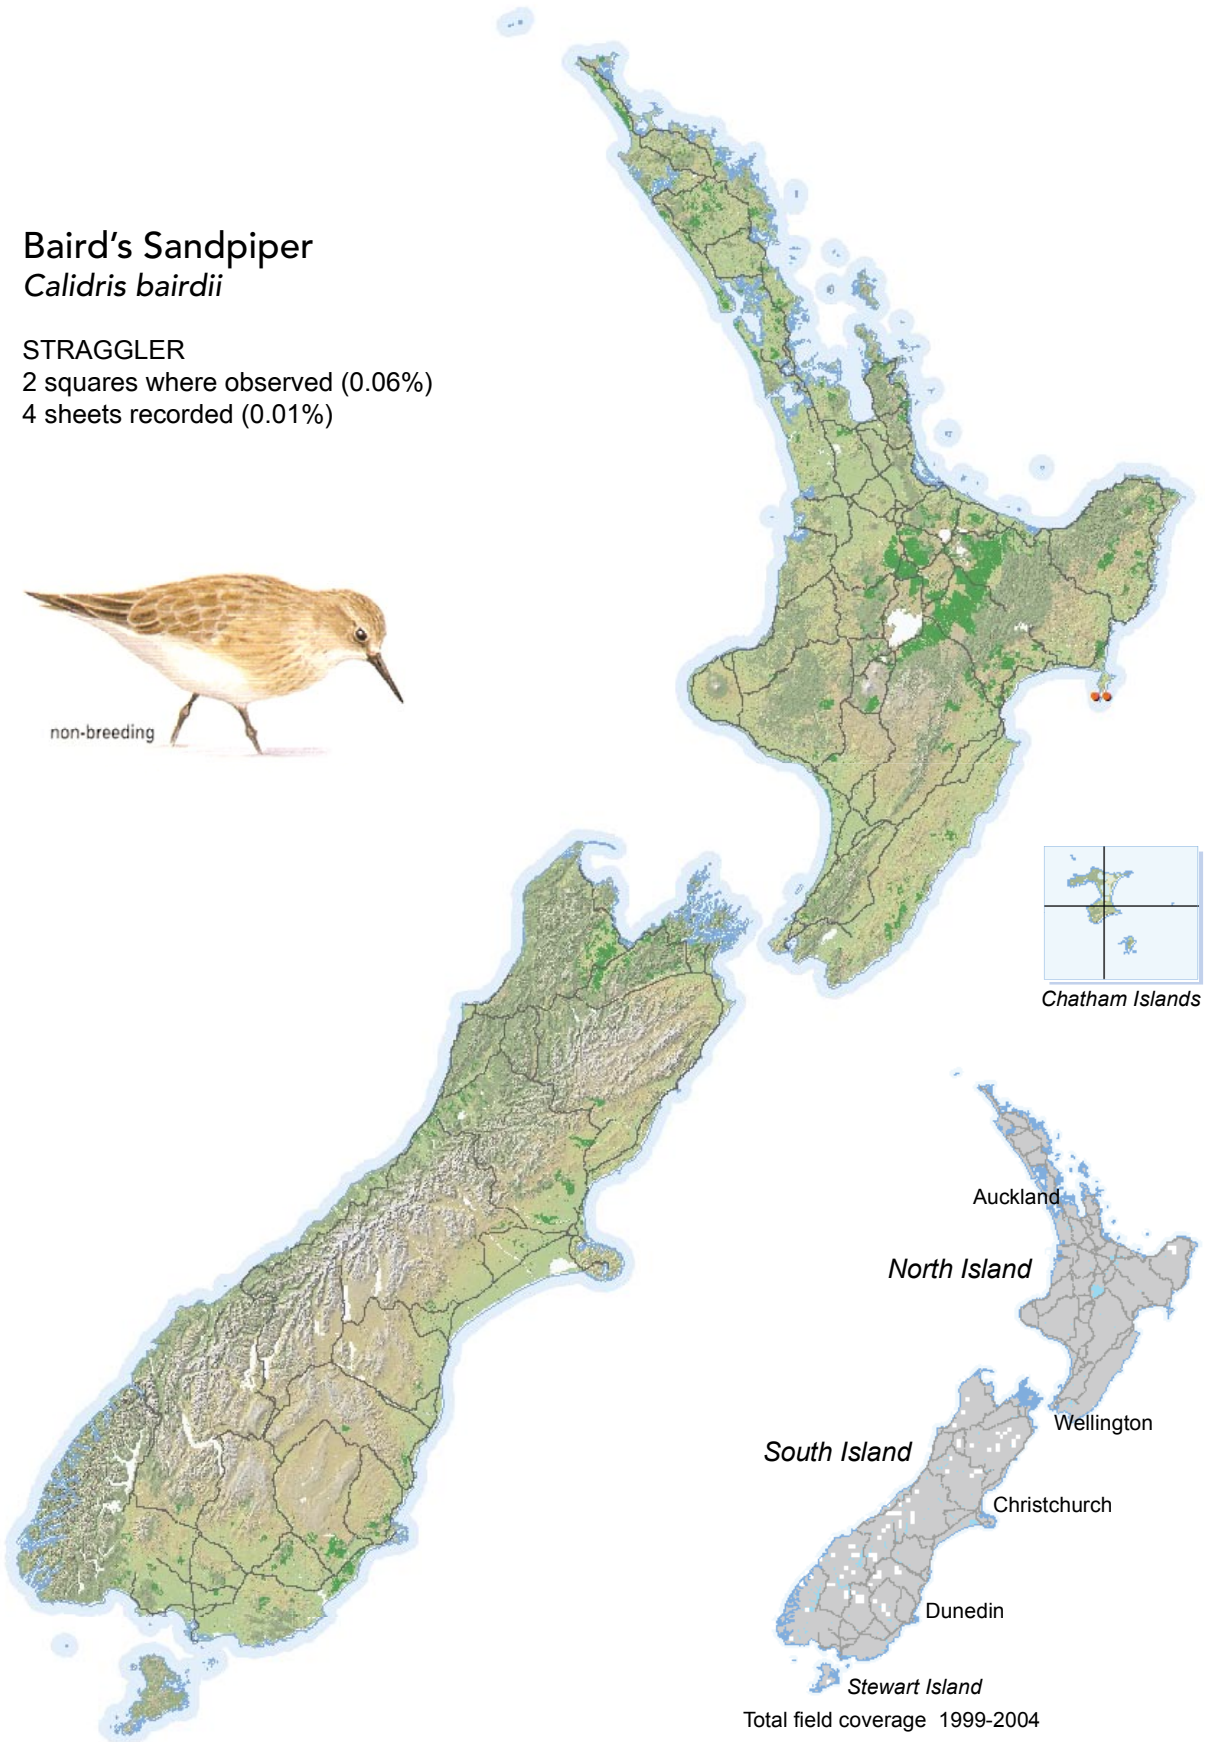

BIRD DISTRIBUTION IN NEW ZEALAND 1999-2004 - WEBATLAS

CJR Robertson, P Hyvönen, MJ Fraser and CR Pickard.

© Ornithological Society of New Zealand Inc. P O Box 834, Nelson 7040, New Zealand

Baird's Sandpiper *Calidris bairdii*

STRAGGLER

2 squares where observed (0.06%)

4 sheets recorded (0.01%)

[Summary sourced from 10km grid square field surveys published as the ATLAS OF BIRD DISTRIBUTION IN NEW ZEALAND 1999-2004. Robertson *et al.*, 2007. ISBN 0 9582486 5 6. Illustration by DJ Onley from THE FIELD GUIDE TO THE BIRDS OF NEW ZEALAND. HA Robertson & BD Heather, 2005. ISBN 0 14 302040 4]