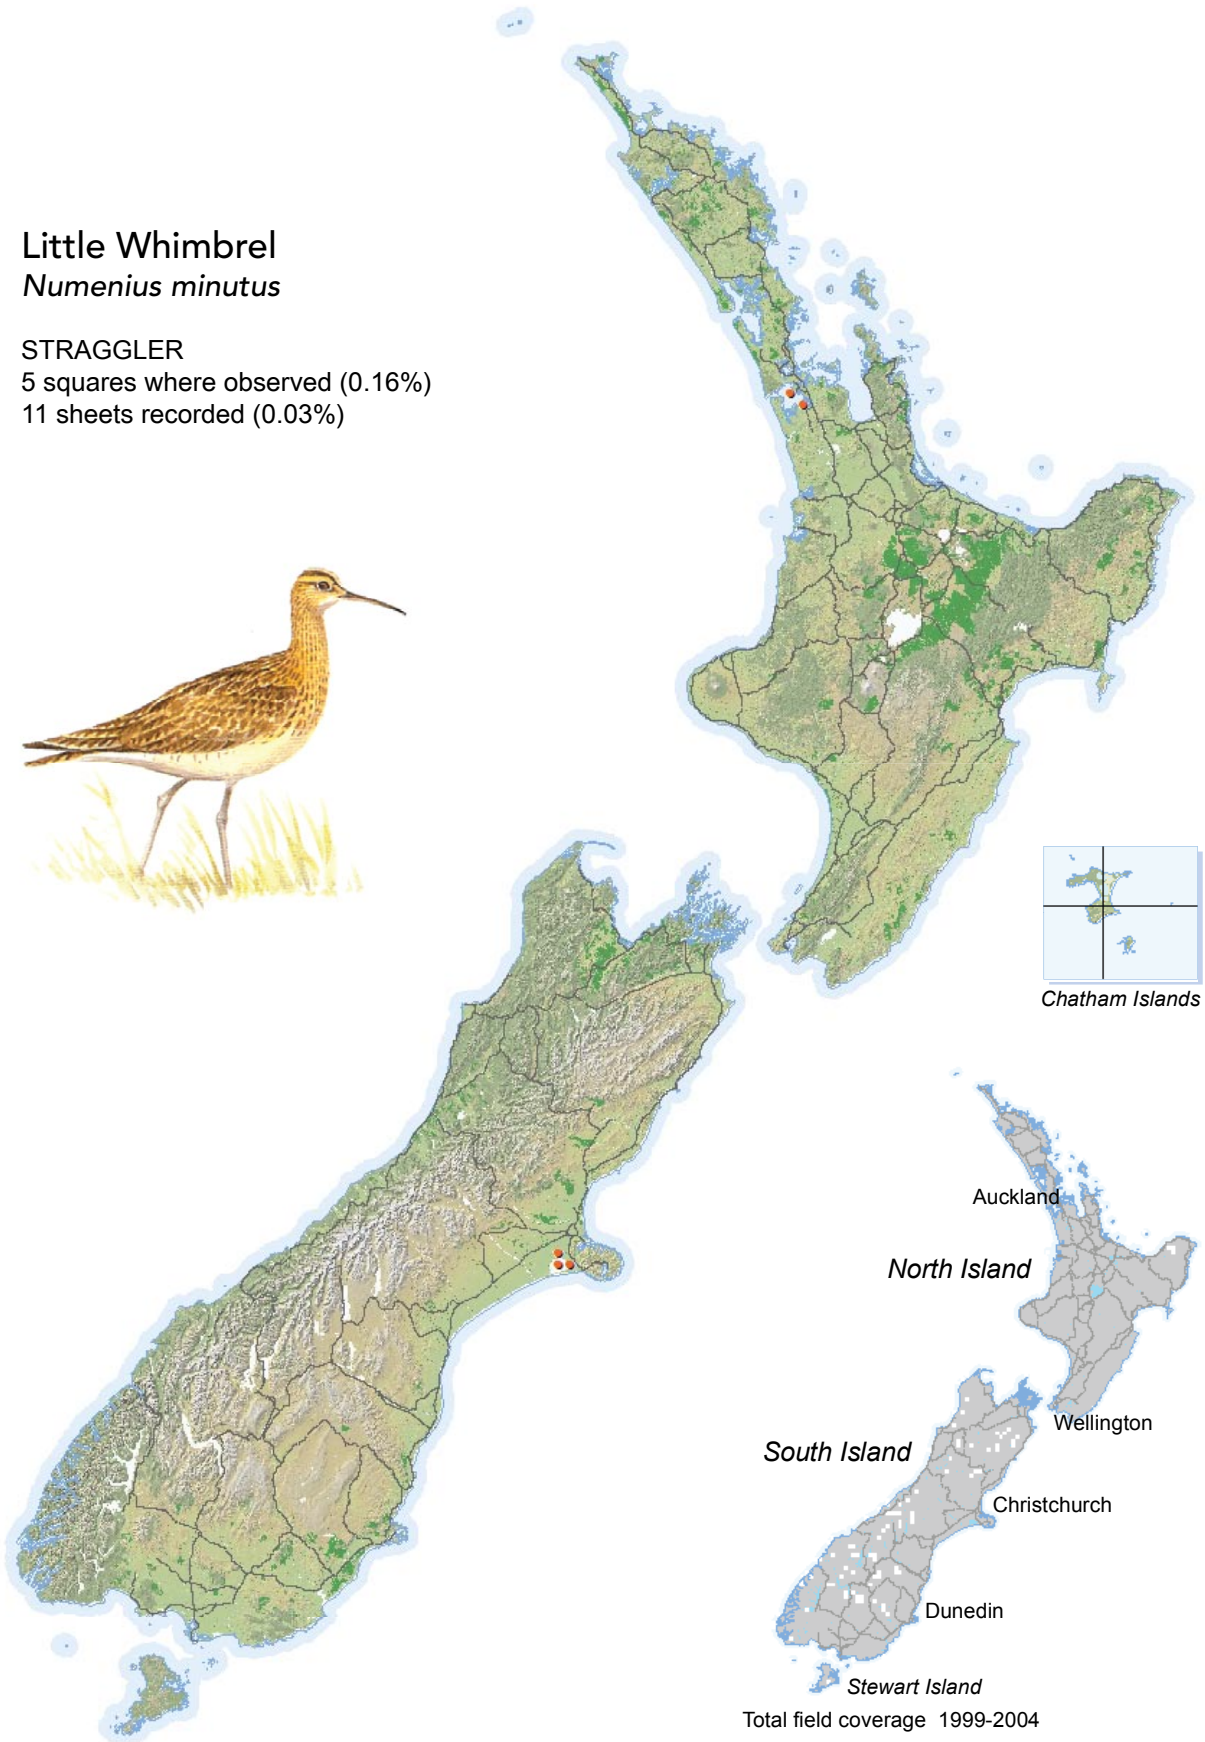

## Little Whimbrel *Numenius minutus*

### STRAGGLER

5 squares where observed (0.16%)

11 sheets recorded (0.03%)

[Summary sourced from 10km grid square field surveys published as the ATLAS OF BIRD DISTRIBUTION IN NEW ZEALAND 1999-2004. Robertson *et al.*, 2007. ISBN 0 9582486 5 6. Illustration by DJ Onley from THE FIELD GUIDE TO THE BIRDS OF NEW ZEALAND. HA Robertson & BD Heather, 2005. ISBN 0 14 302040 4]