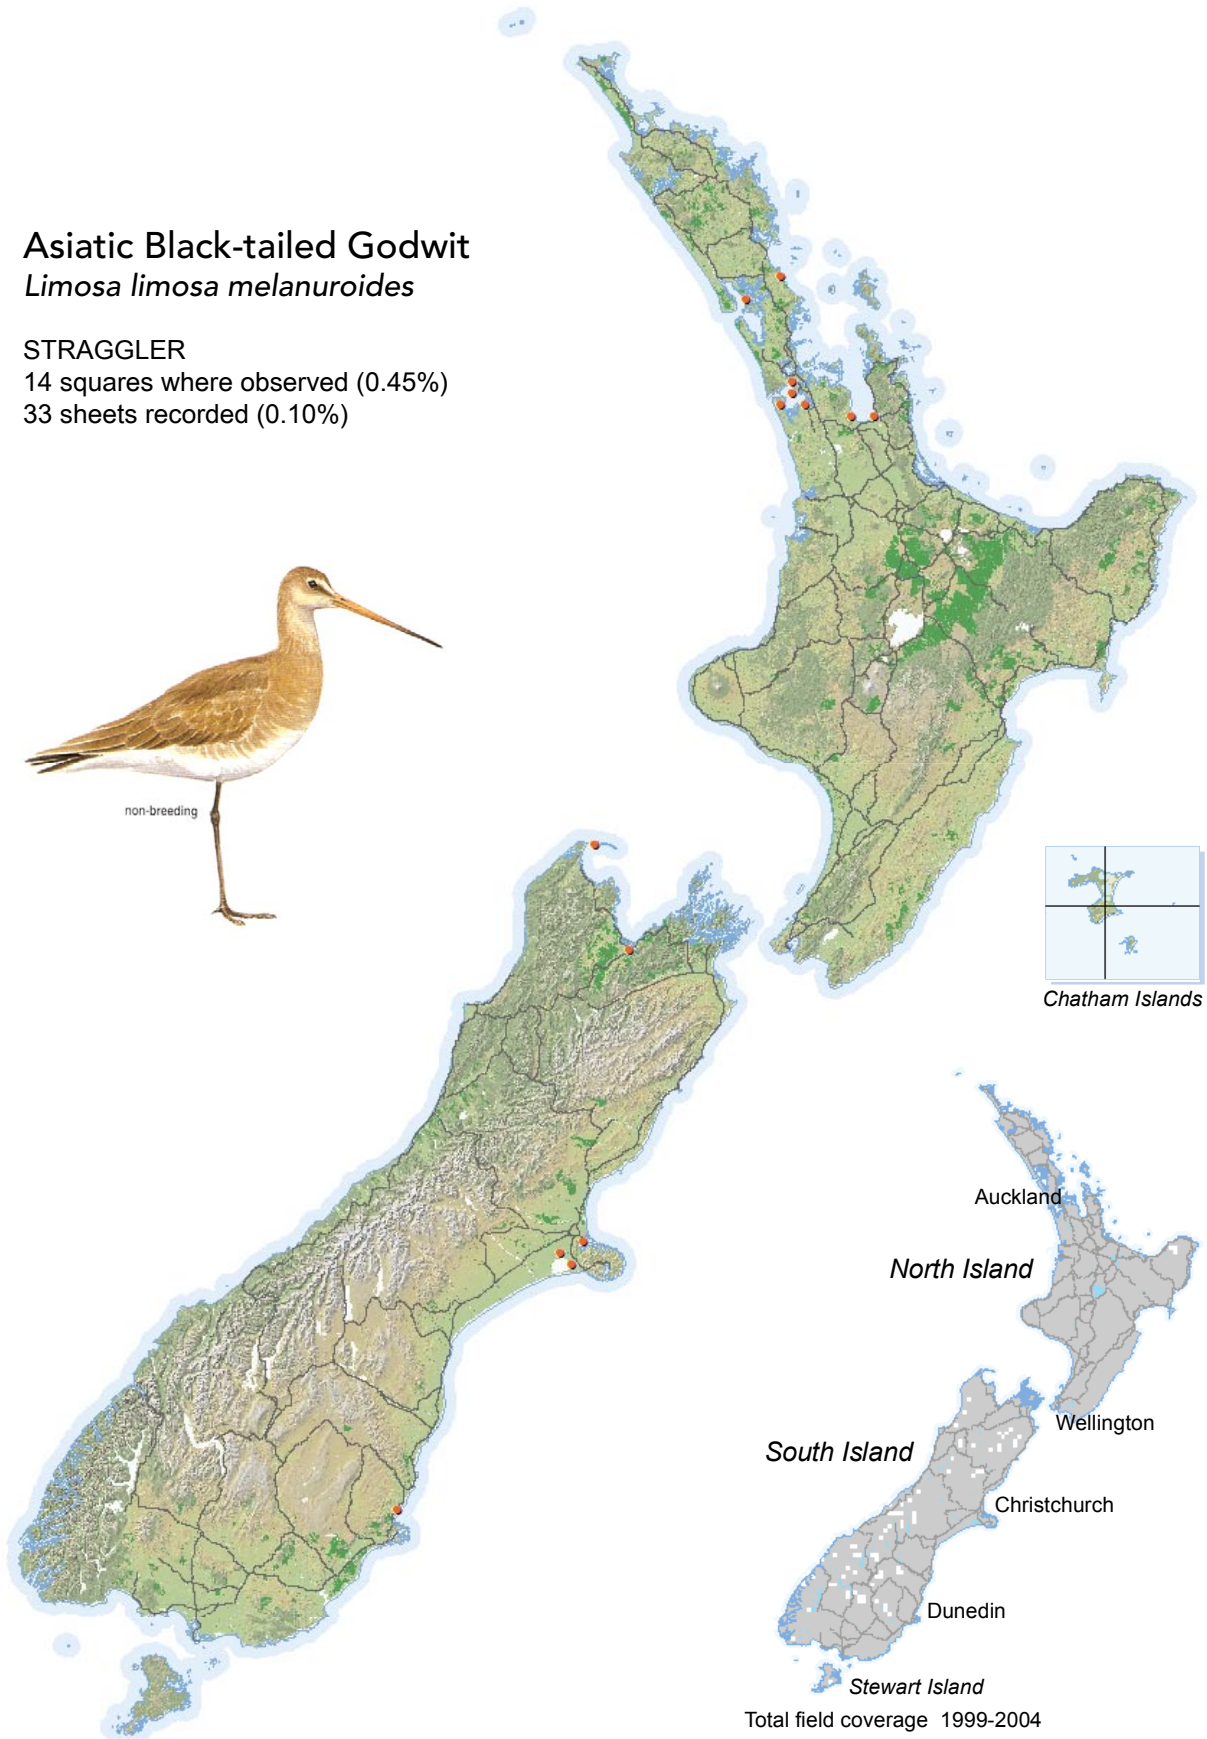

BIRD DISTRIBUTION IN NEW ZEALAND 1999-2004 - WEBATLAS

CJR Robertson, P Hyvönen, MJ Fraser and CR Pickard.

© Ornithological Society of New Zealand Inc. P O Box 834, Nelson 7040, New Zealand

Asiatic Black-tailed Godwit *Limosa limosa melanuroides*

STRAGGLER

14 squares where observed (0.45%)

33 sheets recorded (0.10%)

[Summary sourced from 10km grid square field surveys published as the ATLAS OF BIRD DISTRIBUTION IN NEW ZEALAND 1999-2004. Robertson *et al.*, 2007. ISBN 0 9582486 5 6. Illustration by DJ Onley from THE FIELD GUIDE TO THE BIRDS OF NEW ZEALAND. HA Robertson & BD Heather, 2005. ISBN 0 14 302040 4]