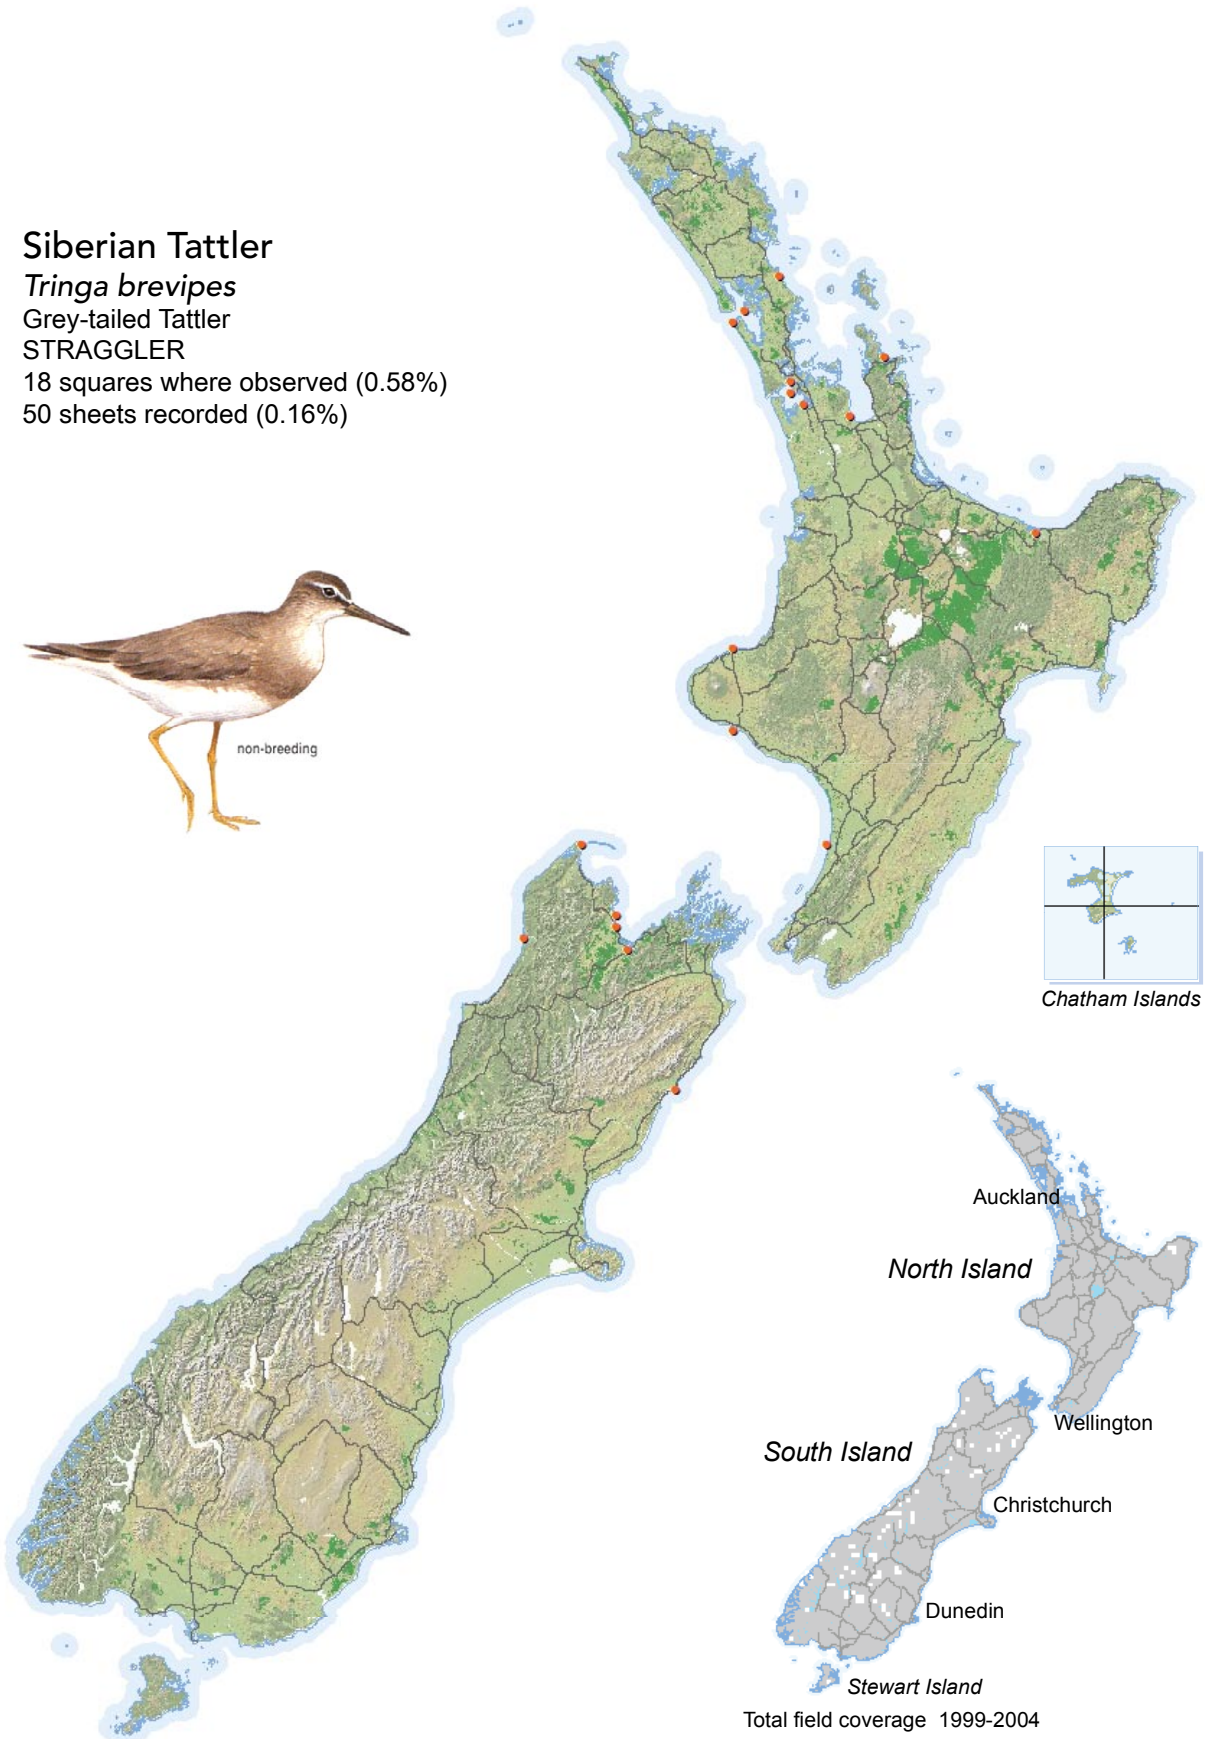

BIRD DISTRIBUTION IN NEW ZEALAND 1999-2004 - WEBATLAS

CJR Robertson, P Hyvönen, MJ Fraser and CR Pickard.

© Ornithological Society of New Zealand Inc. P O Box 834, Nelson 7040, New Zealand

Siberian Tattler

Tringa brevipes

Grey-tailed Tattler

STRAGGLER

18 squares where observed (0.58%)

50 sheets recorded (0.16%)

[Summary sourced from 10km grid square field surveys published as the ATLAS OF BIRD DISTRIBUTION IN NEW ZEALAND 1999-2004. Robertson *et al.*, 2007. ISBN 0 9582486 5 6. Illustration by DJ Onley from THE FIELD GUIDE TO THE BIRDS OF NEW ZEALAND. HA Robertson & BD Heather, 2005. ISBN 0 14 302040 4]