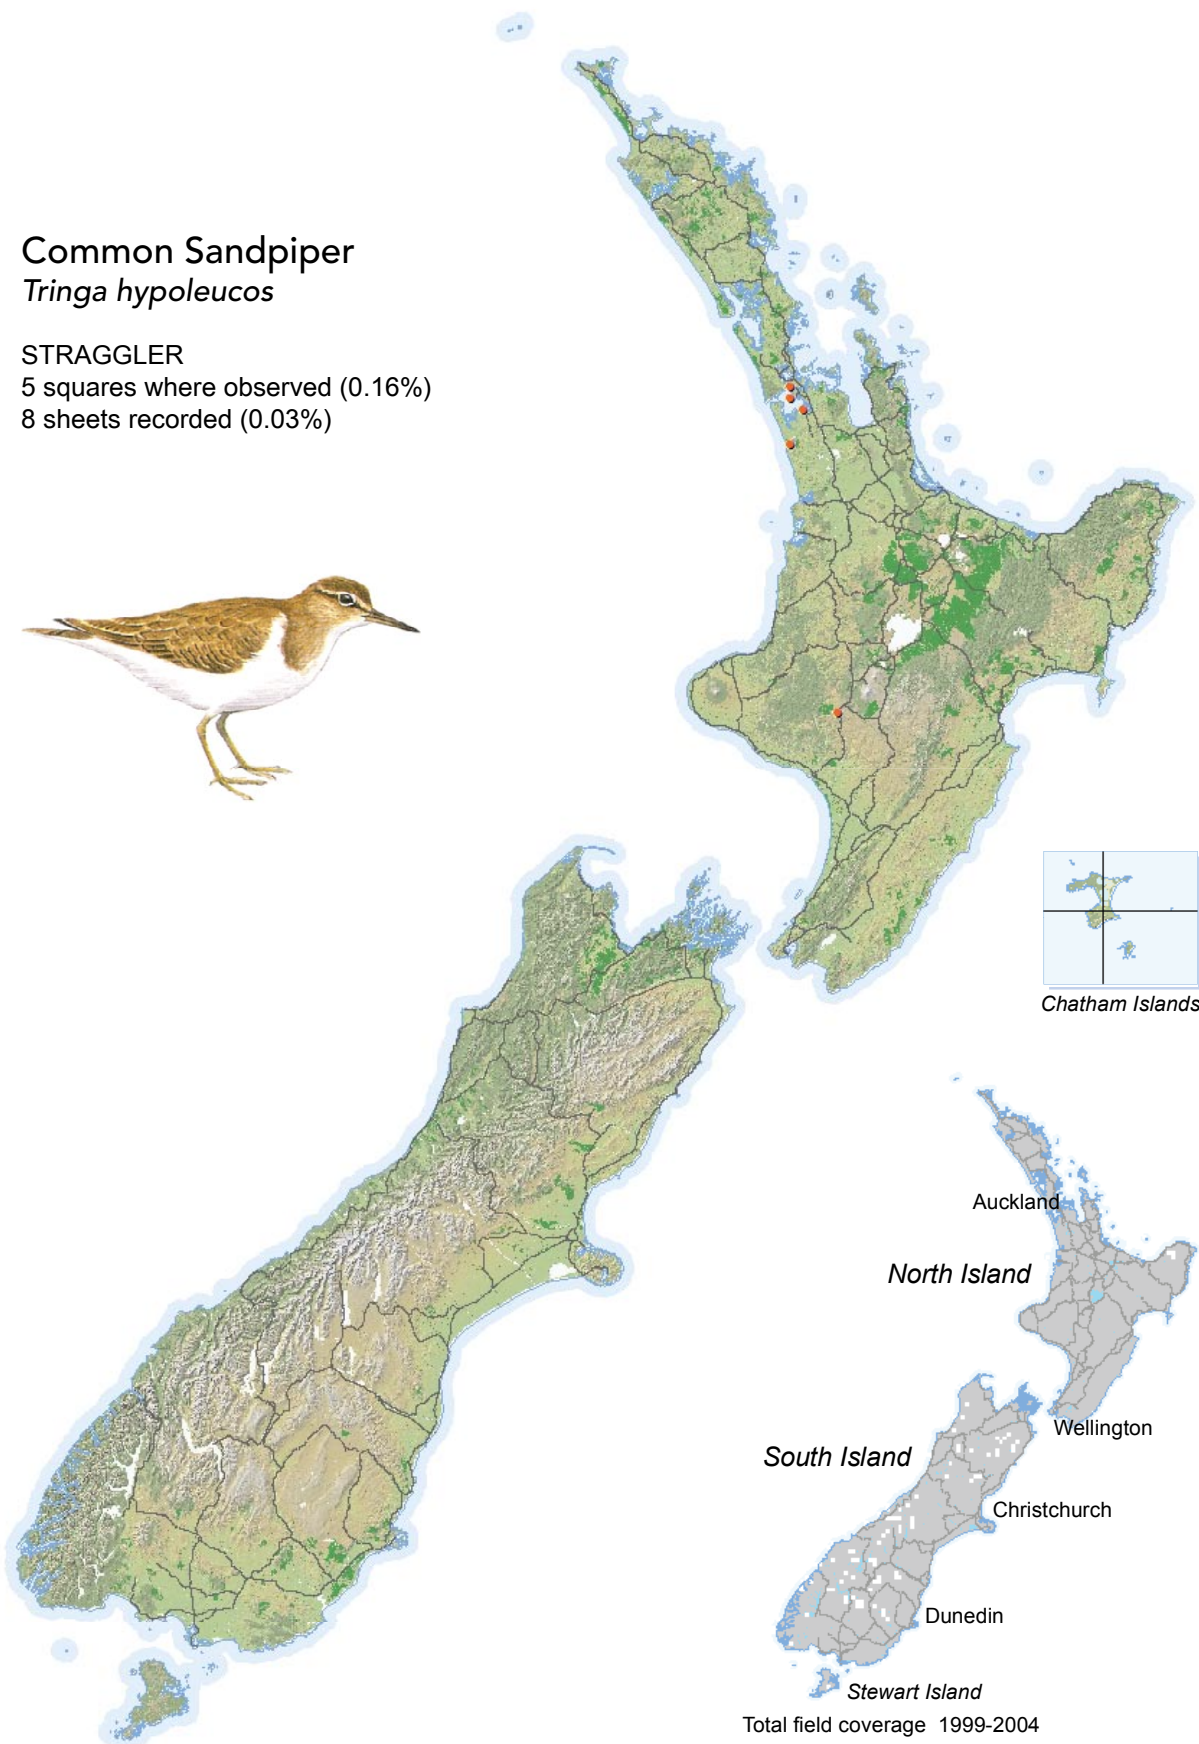

# BIRD DISTRIBUTION IN NEW ZEALAND 1999-2004 - WEBATLAS

CJR Robertson, P Hyvönen, MJ Fraser and CR Pickard.

© Ornithological Society of New Zealand Inc. P O Box 834, Nelson 7040, New Zealand

## Common Sandpiper *Tringa hypoleucos*

STRAGGLER

5 squares where observed (0.16%)

8 sheets recorded (0.03%)

[Summary sourced from 10km grid square field surveys published as the ATLAS OF BIRD DISTRIBUTION IN NEW ZEALAND 1999-2004. Robertson *et al.*, 2007. ISBN 0 9582486 5 6. Illustration by DJ Onley from THE FIELD GUIDE TO THE BIRDS OF NEW ZEALAND. HA Robertson & BD Heather, 2005. ISBN 0 14 302040 4]