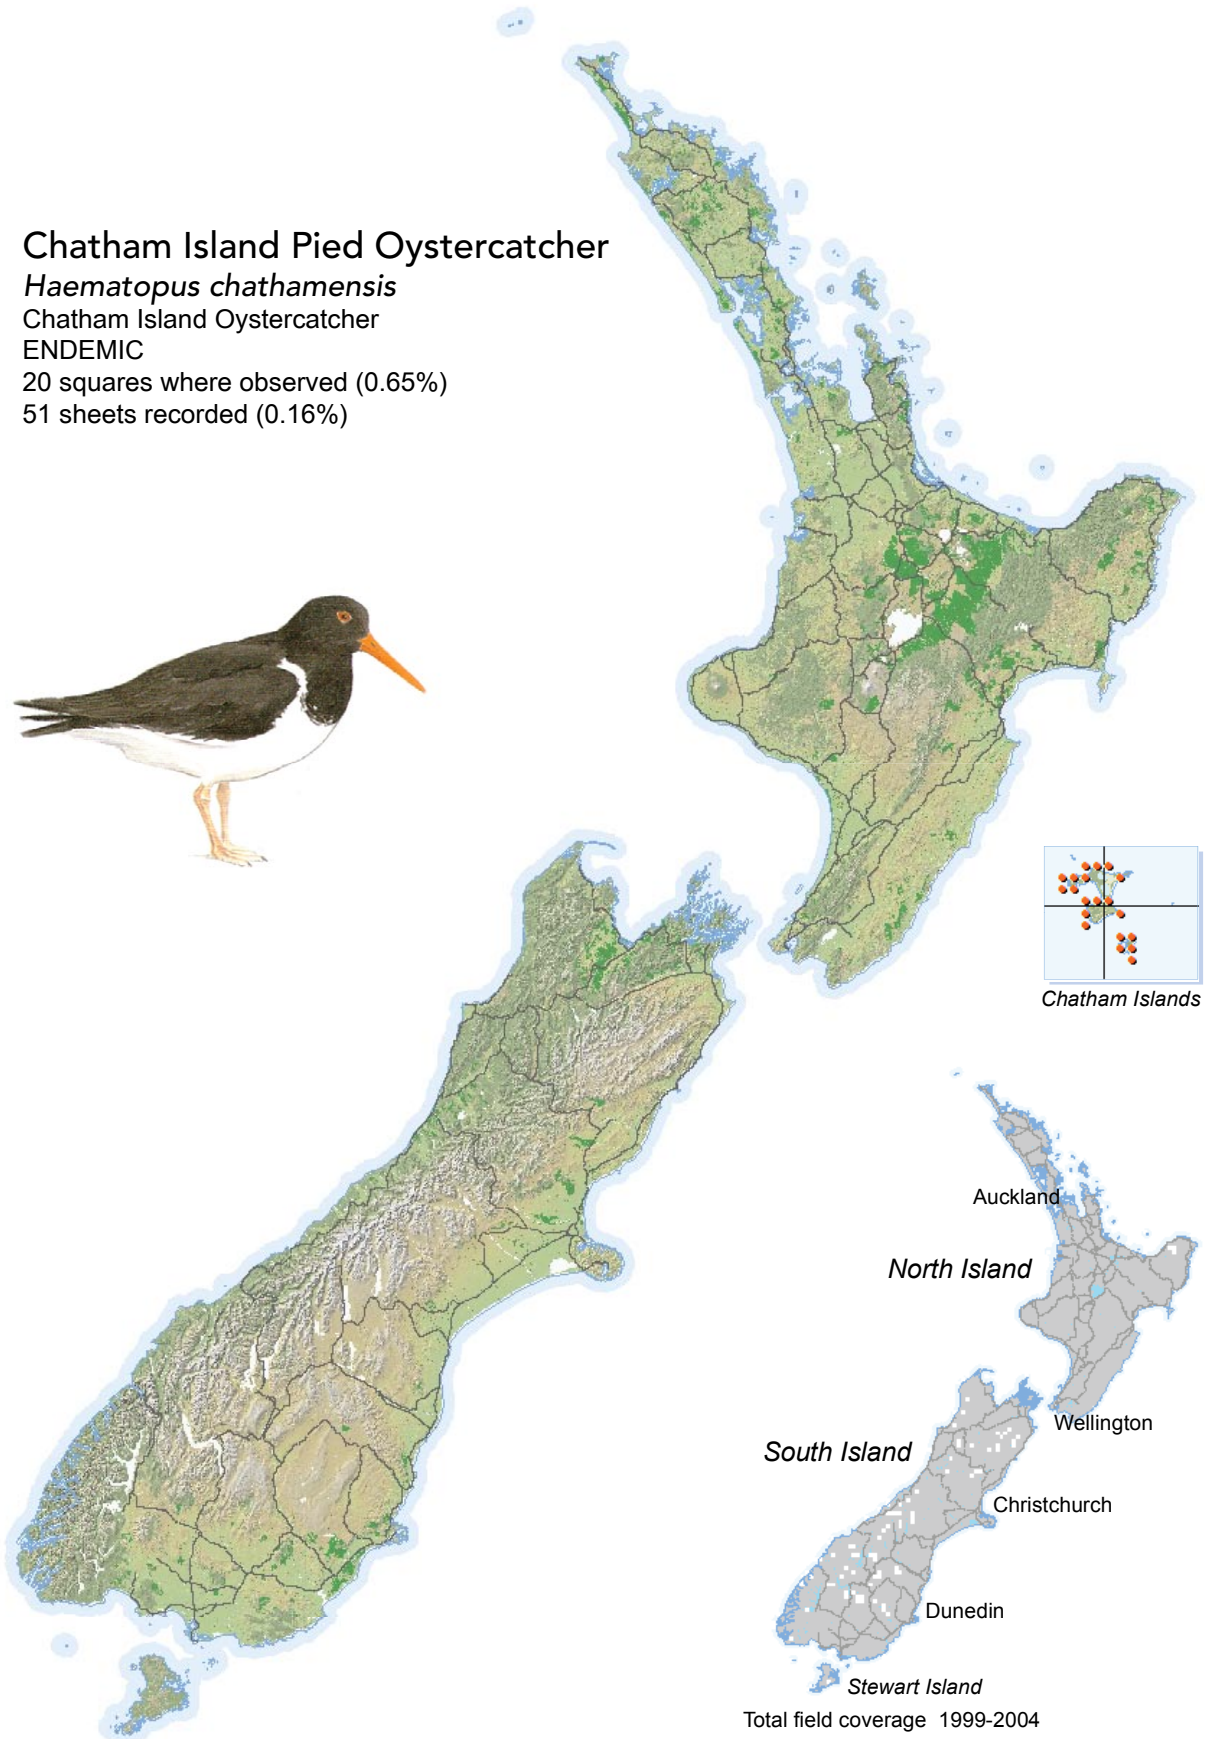

BIRD DISTRIBUTION IN NEW ZEALAND 1999-2004 - WEBATLAS

CJR Robertson, P Hyvönen, MJ Fraser and CR Pickard.

© Ornithological Society of New Zealand Inc. P O Box 834, Nelson 7040, New Zealand

Chatham Island Pied Oystercatcher

Haematopus chathamensis

Chatham Island Oystercatcher

ENDEMIC

20 squares where observed (0.65%)

51 sheets recorded (0.16%)

[Summary sourced from 10km grid square field surveys published as the ATLAS OF BIRD DISTRIBUTION IN NEW ZEALAND 1999-2004. Robertson *et al.*, 2007. ISBN 0 9582486 5 6. Illustration by DJ Onley from THE FIELD GUIDE TO THE BIRDS OF NEW ZEALAND. HA Robertson & BD Heather, 2005. ISBN 0 14 302040 4]