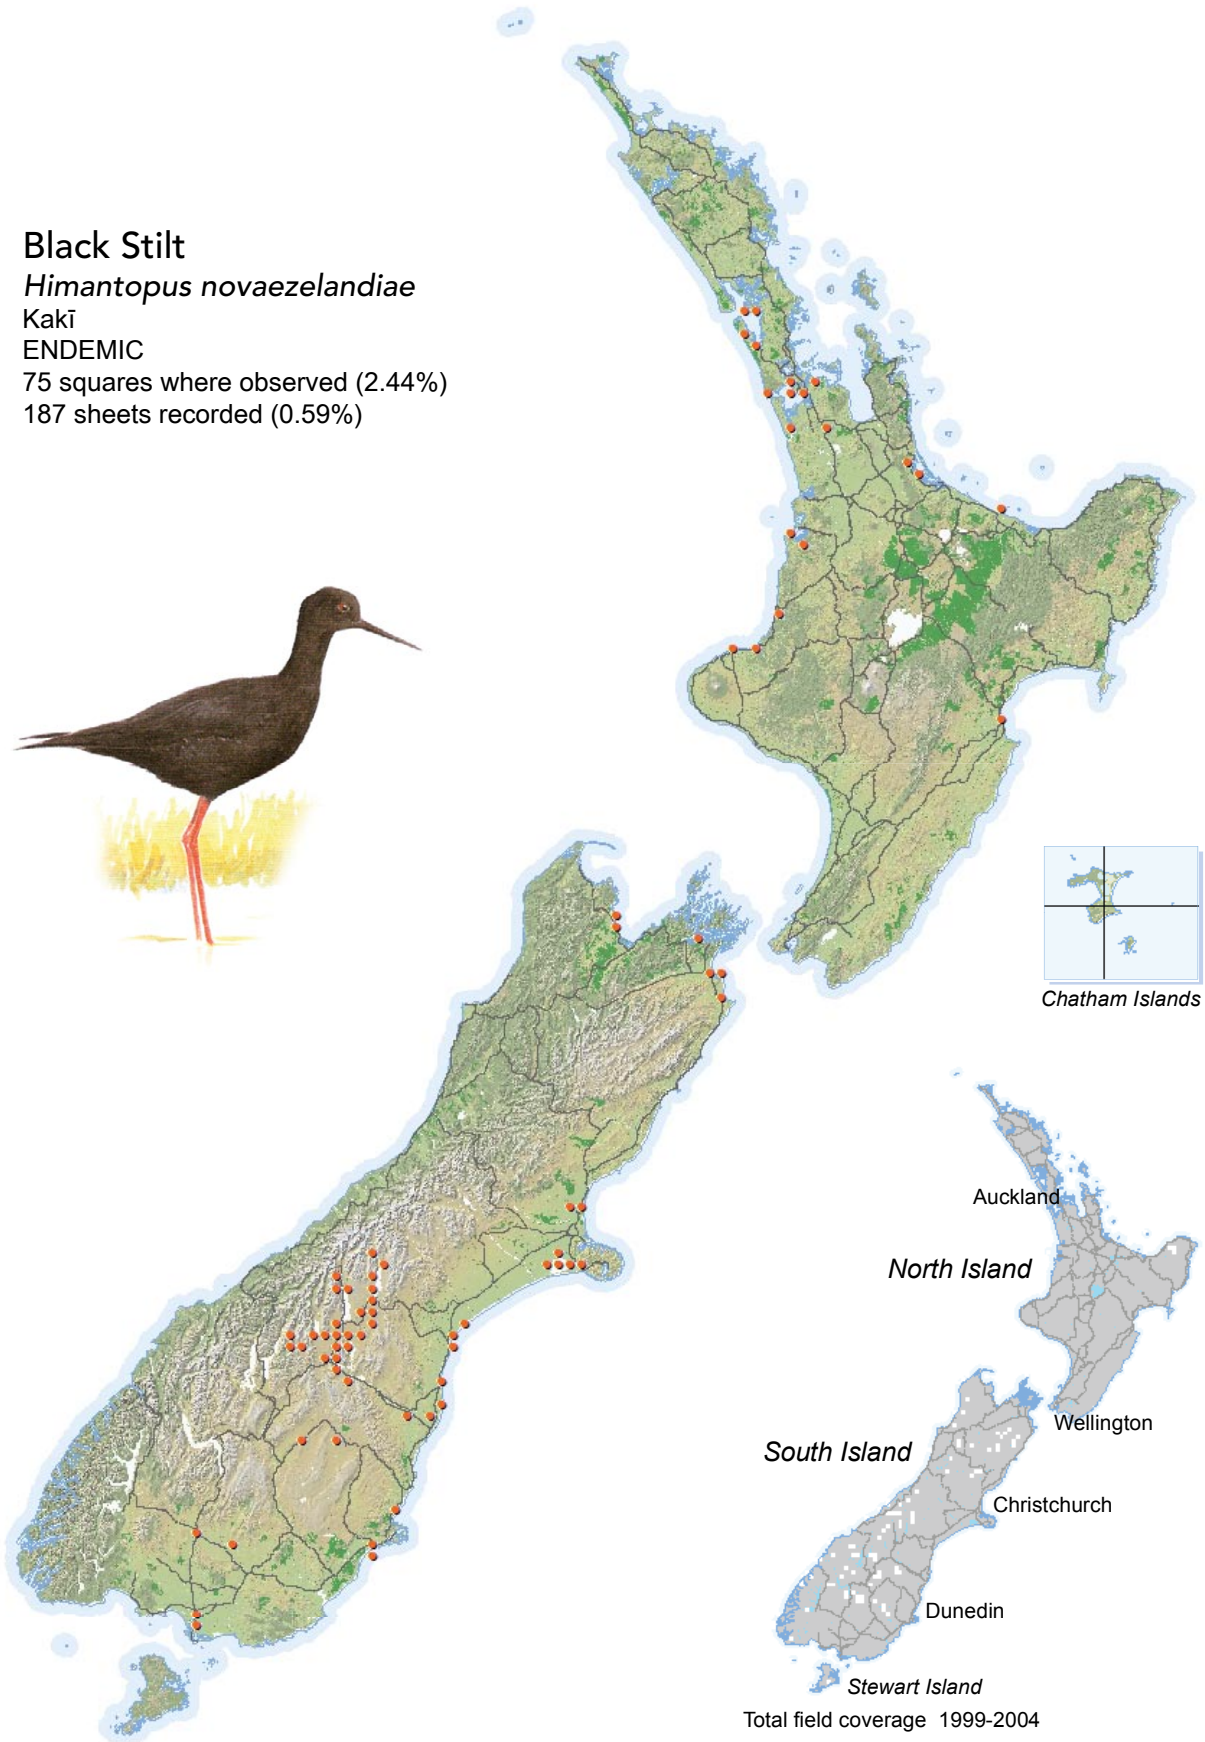

BIRD DISTRIBUTION IN NEW ZEALAND 1999-2004 - WEBATLAS

CJR Robertson, P Hyvönen, MJ Fraser and CR Pickard.

© Ornithological Society of New Zealand Inc. P O Box 834, Nelson 7040, New Zealand

Black Stilt

Himantopus novaezelandiae

Kakī

ENDEMIC

75 squares where observed (2.44%)

187 sheets recorded (0.59%)

[Summary sourced from 10km grid square field surveys published as the ATLAS OF BIRD DISTRIBUTION IN NEW ZEALAND 1999-2004. Robertson *et al.*, 2007. ISBN 0 9582486 5 6. Illustration by DJ Onley from THE FIELD GUIDE TO THE BIRDS OF NEW ZEALAND. HA Robertson & BD Heather, 2005. ISBN 0 14 302040 4]