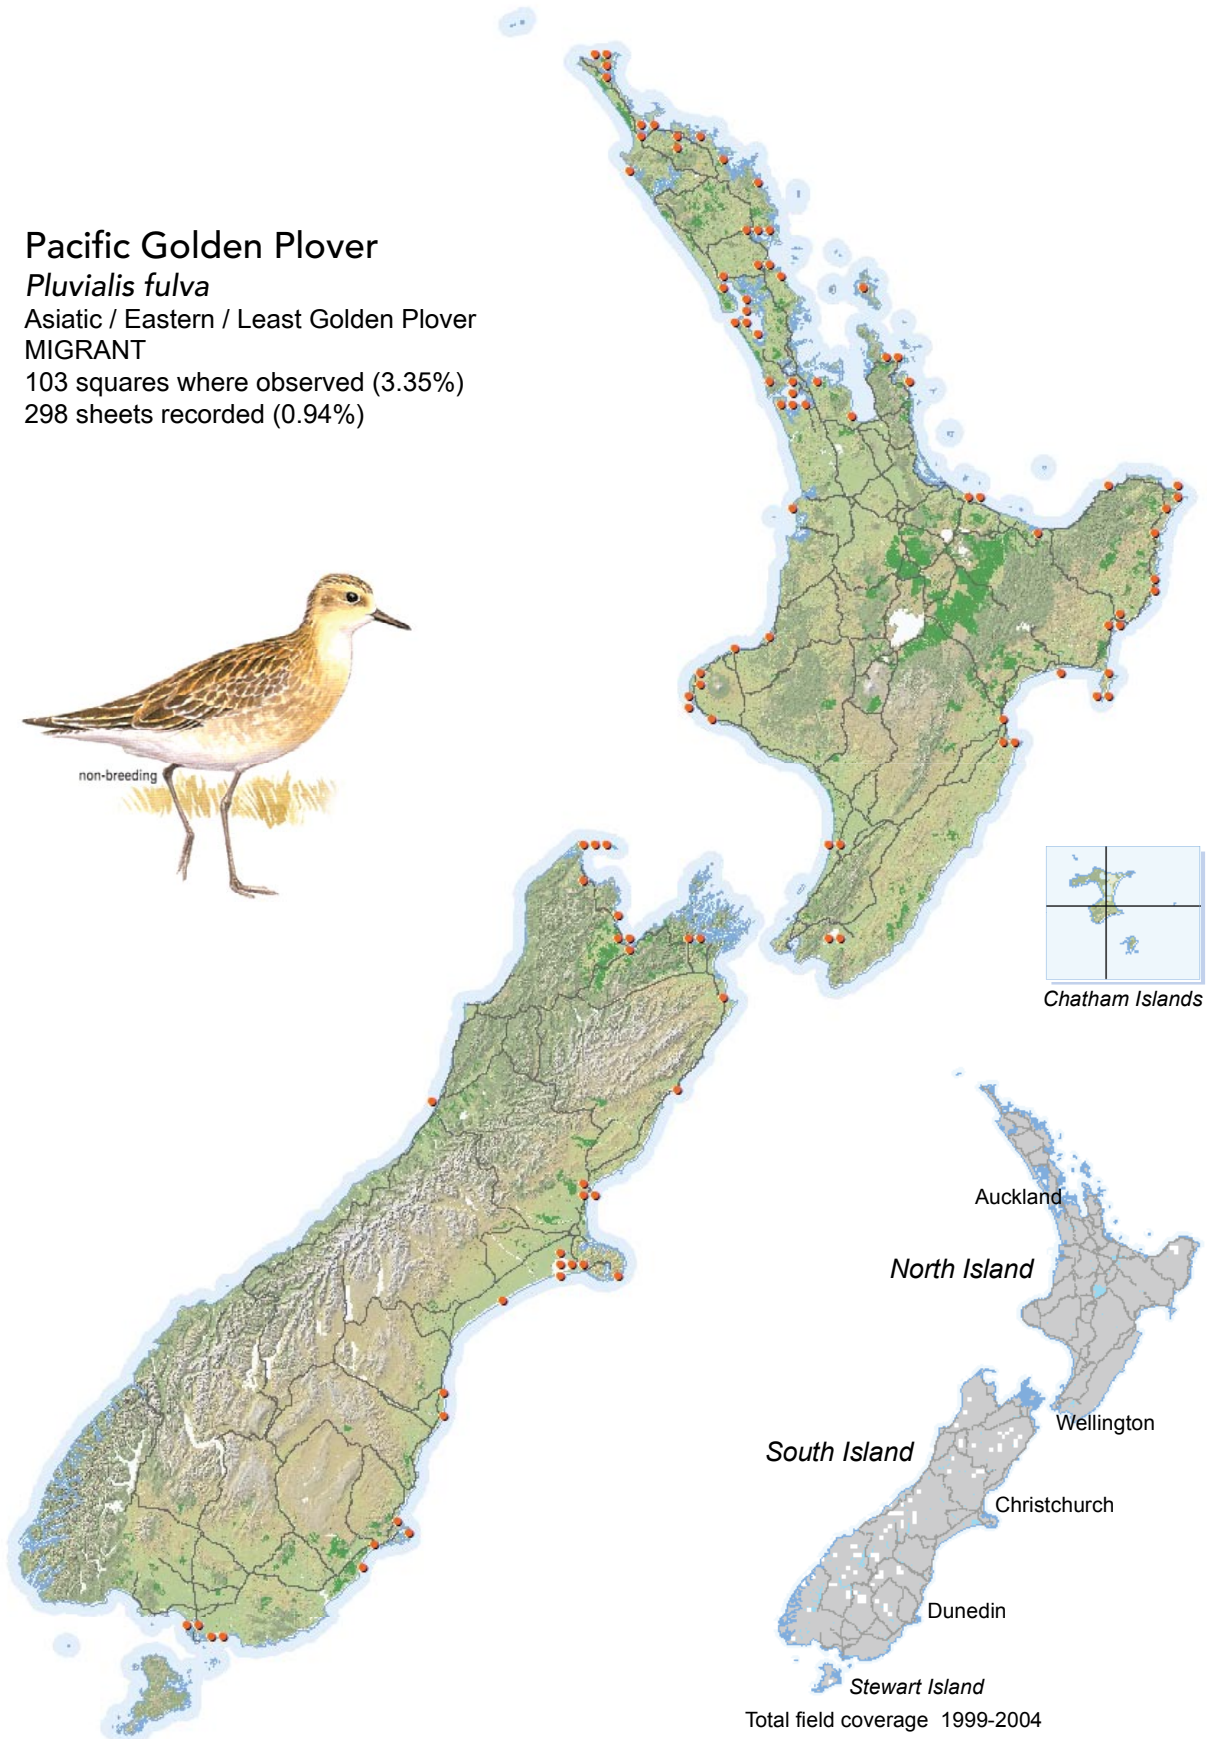

BIRD DISTRIBUTION IN NEW ZEALAND 1999-2004 - WEBATLAS

CJR Robertson, P Hyvönen, MJ Fraser and CR Pickard.

© Ornithological Society of New Zealand Inc. P O Box 834, Nelson 7040, New Zealand

Pacific Golden Plover

Pluvialis fulva

Asiatic / Eastern / Least Golden Plover

MIGRANT

103 squares where observed (3.35%)

298 sheets recorded (0.94%)

[Summary sourced from 10km grid square field surveys published as the ATLAS OF BIRD DISTRIBUTION IN NEW ZEALAND 1999-2004. Robertson *et al.*, 2007. ISBN 0 9582486 5 6. Illustration by DJ Onley from THE FIELD GUIDE TO THE BIRDS OF NEW ZEALAND. HA Robertson & BD Heather, 2005. ISBN 0 14 302040 4]