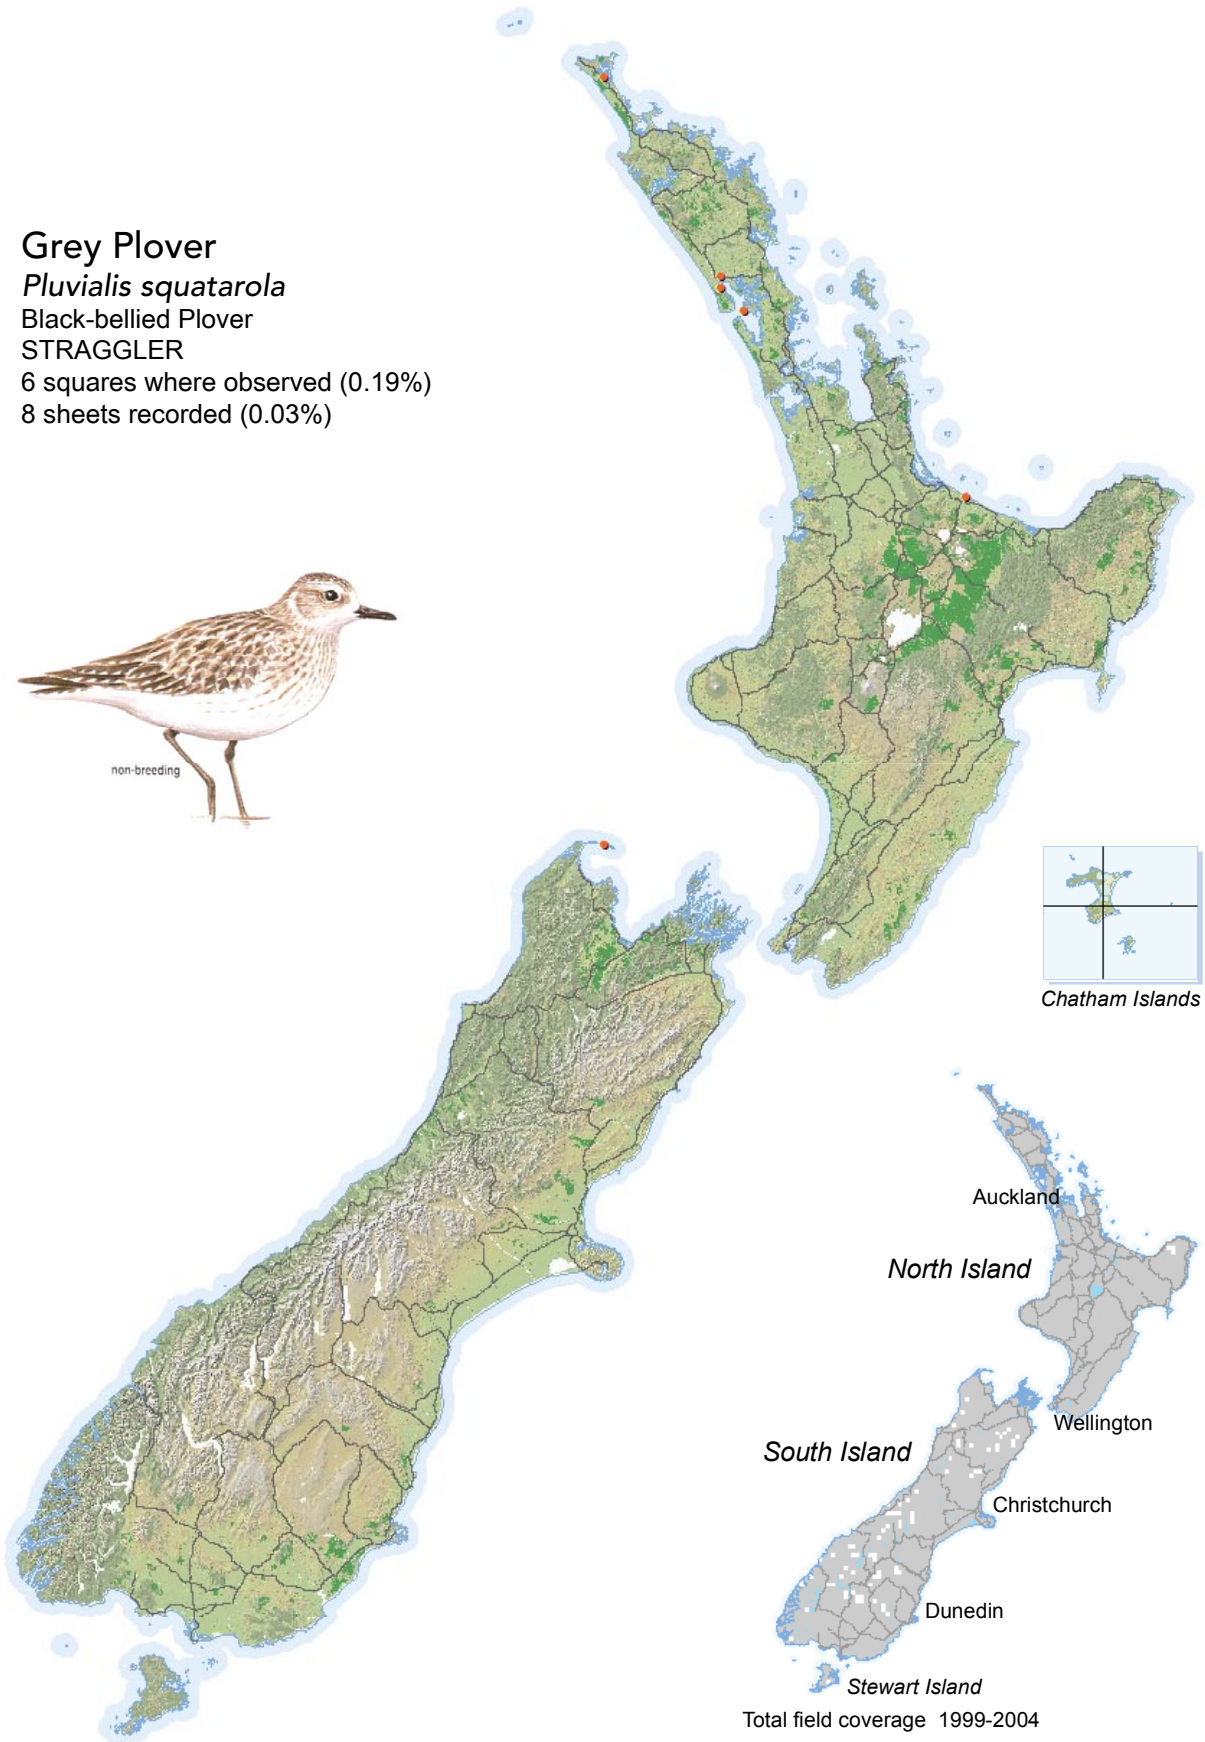

## Grey Plover

*Pluvialis squatarola*

Black-bellied Plover

STRAGGLER

6 squares where observed (0.19%)

8 sheets recorded (0.03%)

[Summary sourced from 10km grid square field surveys published as the ATLAS OF BIRD DISTRIBUTION IN NEW ZEALAND 1999-2004. Robertson *et al.*, 2007. ISBN 0 9582486 5 6. Illustration by DJ Onley from THE FIELD GUIDE TO THE BIRDS OF NEW ZEALAND. HA Robertson & BD Heather, 2005. ISBN 0 14 302040 4]