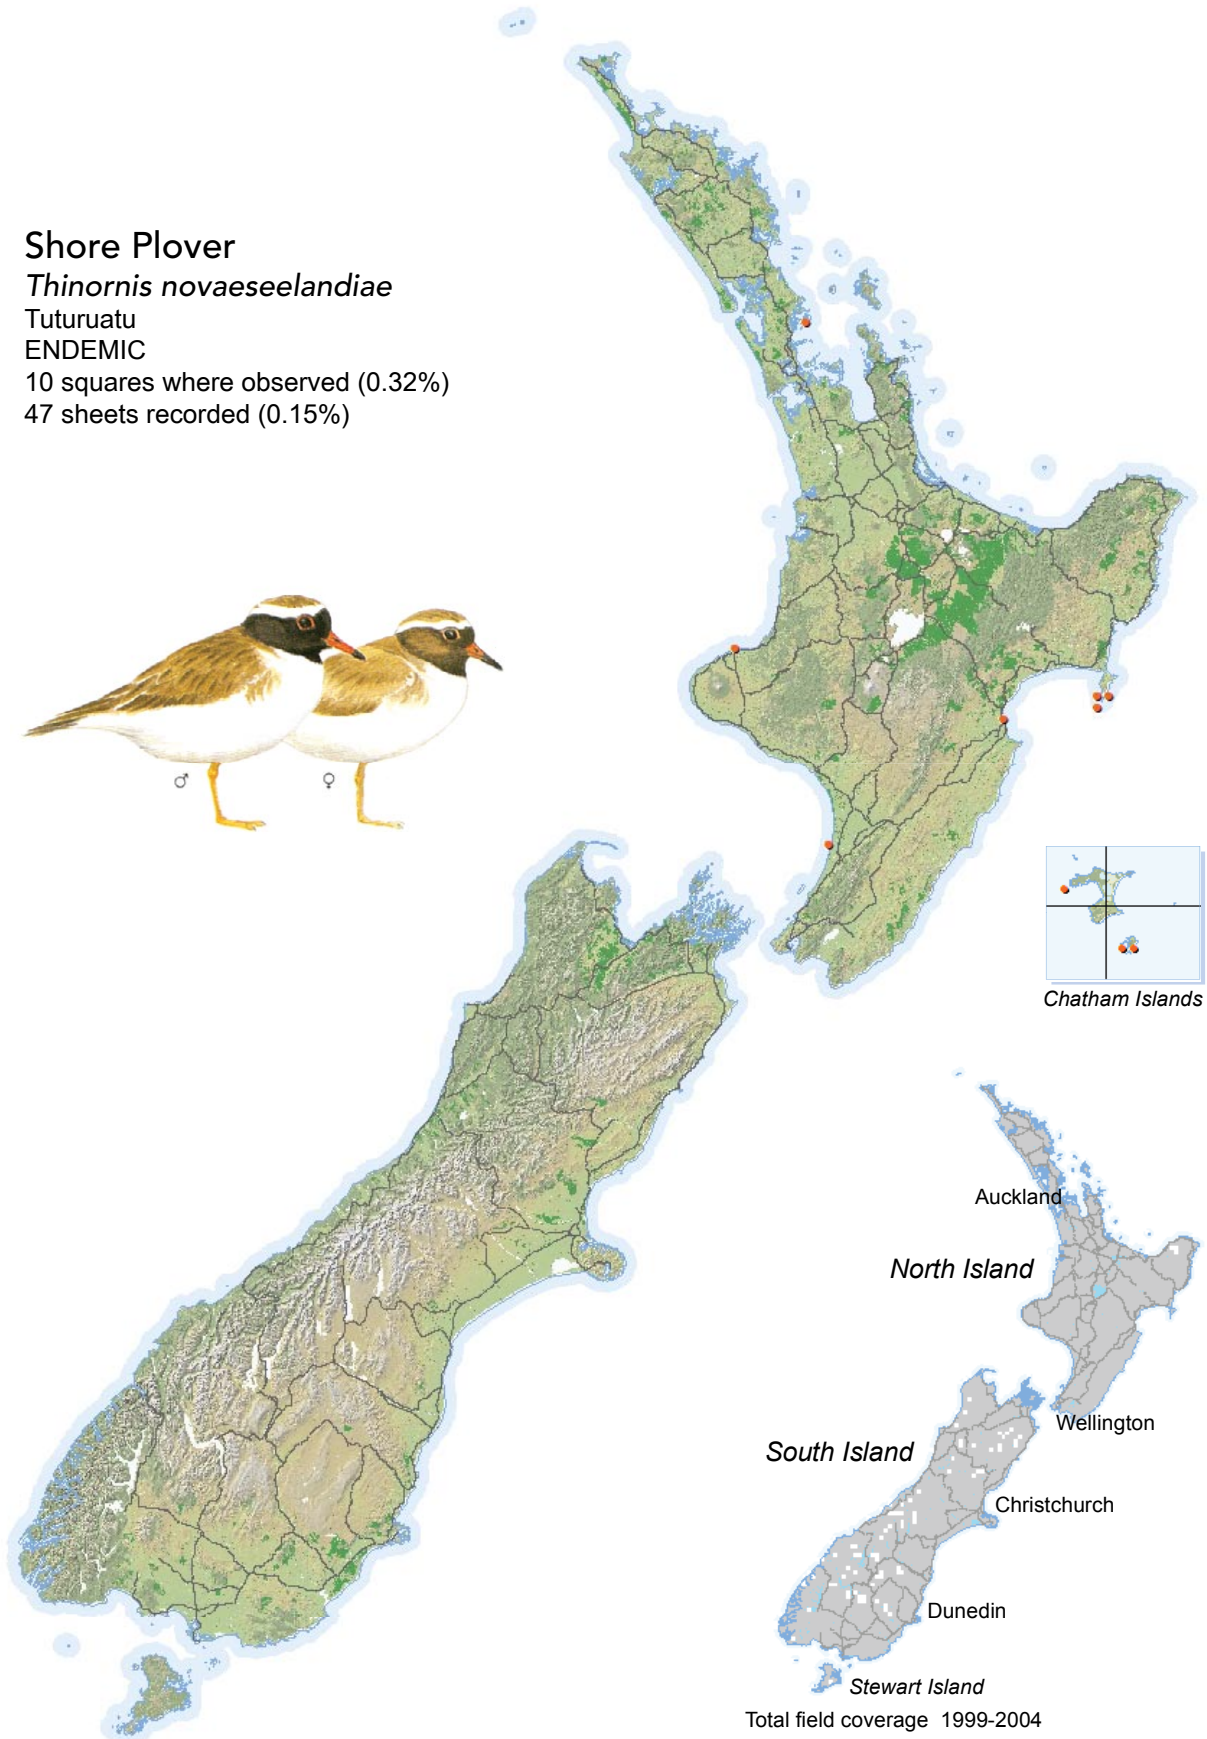

BIRD DISTRIBUTION IN NEW ZEALAND 1999-2004 - WEBATLAS

CJR Robertson, P Hyvönen, MJ Fraser and CR Pickard.

© Ornithological Society of New Zealand Inc. P O Box 834, Nelson 7040, New Zealand

Shore Plover

Thinornis novaeseelandiae

Tuturuatu

ENDEMIC

10 squares where observed (0.32%)

47 sheets recorded (0.15%)

[Summary sourced from 10km grid square field surveys published as the ATLAS OF BIRD DISTRIBUTION IN NEW ZEALAND 1999-2004. Robertson *et al.*, 2007. ISBN 0 9582486 5 6. Illustration by DJ Onley from THE FIELD GUIDE TO THE BIRDS OF NEW ZEALAND. HA Robertson & BD Heather, 2005. ISBN 0 14 302040 4]