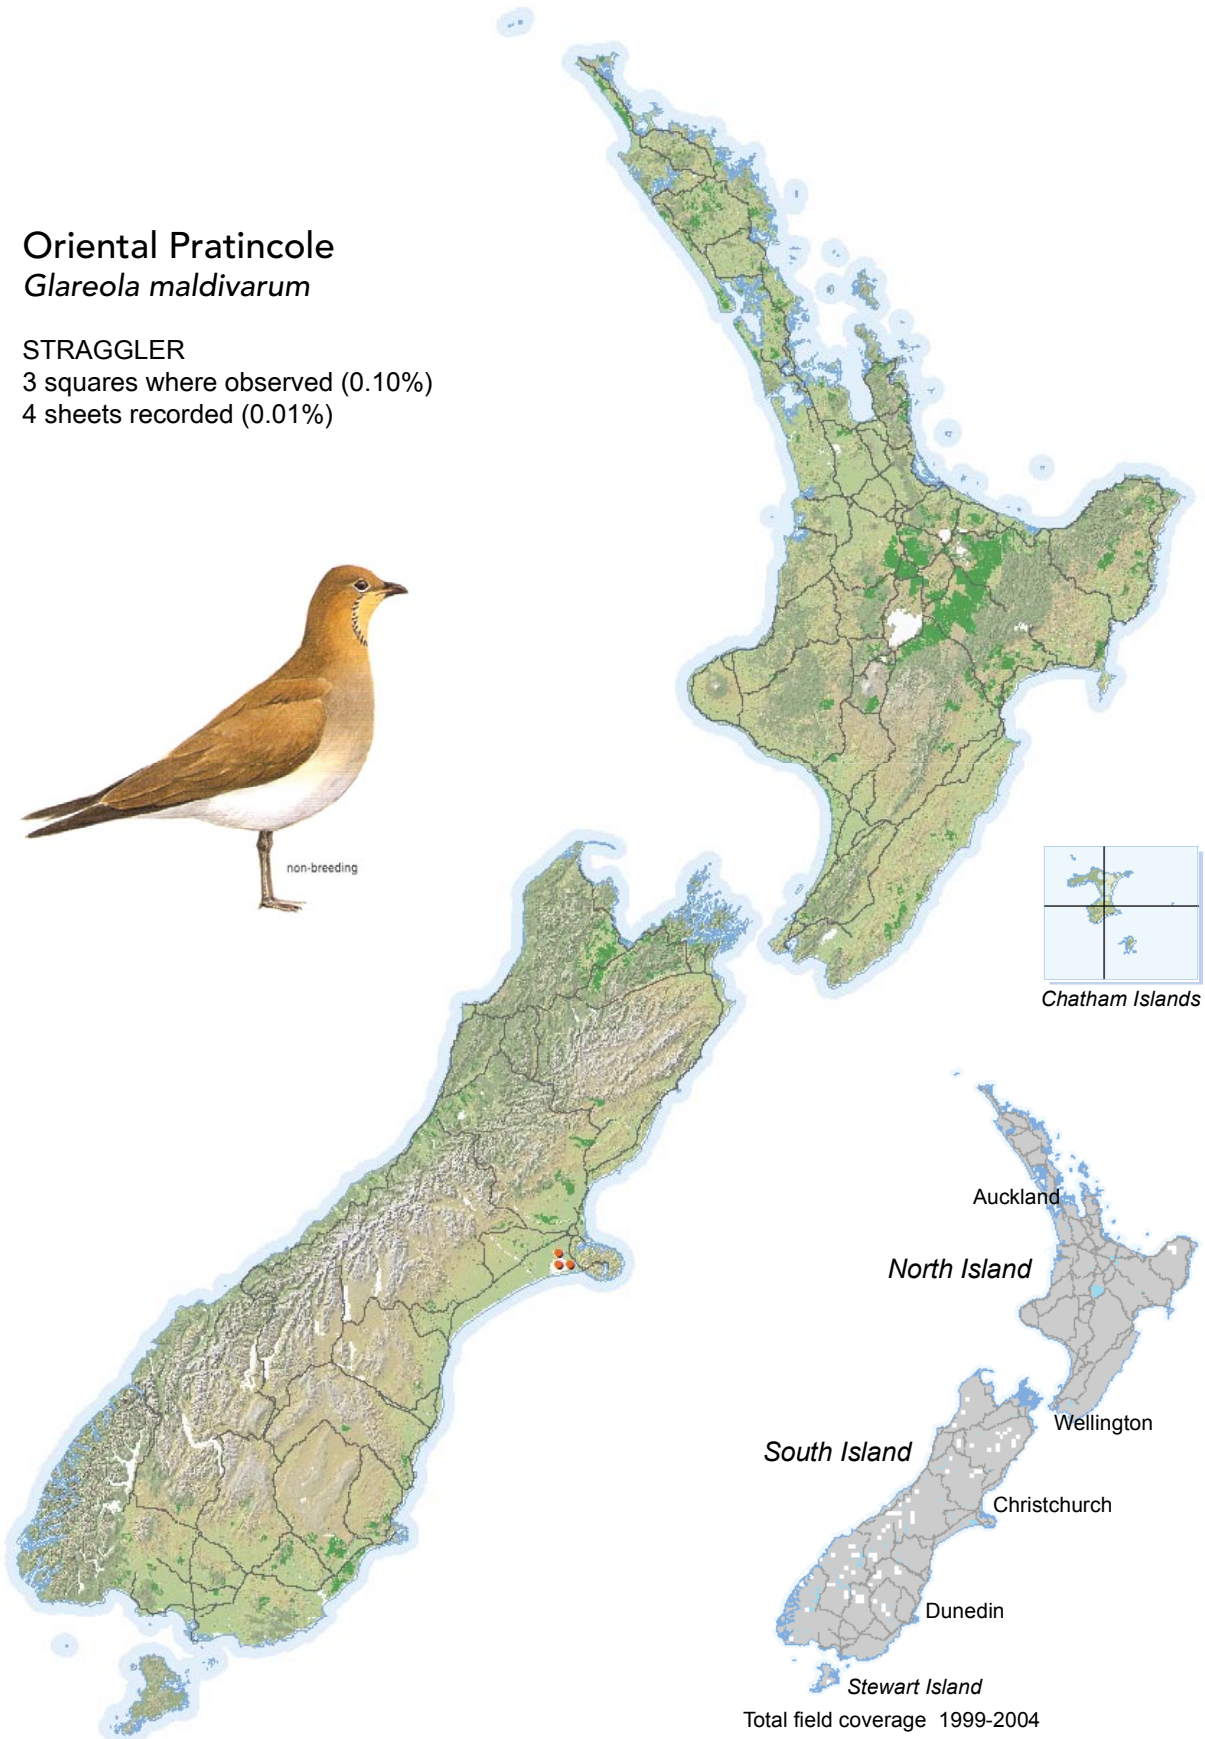

BIRD DISTRIBUTION IN NEW ZEALAND 1999-2004 - WEBATLAS

CJR Robertson, P Hyvönen, MJ Fraser and CR Pickard.

© Ornithological Society of New Zealand Inc. P O Box 834, Nelson 7040, New Zealand

Oriental Pratincole *Glareola maldivarum*

STRAGGLER

3 squares where observed (0.10%)

4 sheets recorded (0.01%)

[Summary sourced from 10km grid square field surveys published as the ATLAS OF BIRD DISTRIBUTION IN NEW ZEALAND 1999-2004. Robertson *et al.*, 2007. ISBN 0 9582486 5 6. Illustration by DJ Onley from THE FIELD GUIDE TO THE BIRDS OF NEW ZEALAND. HA Robertson & BD Heather, 2005. ISBN 0 14 302040 4]