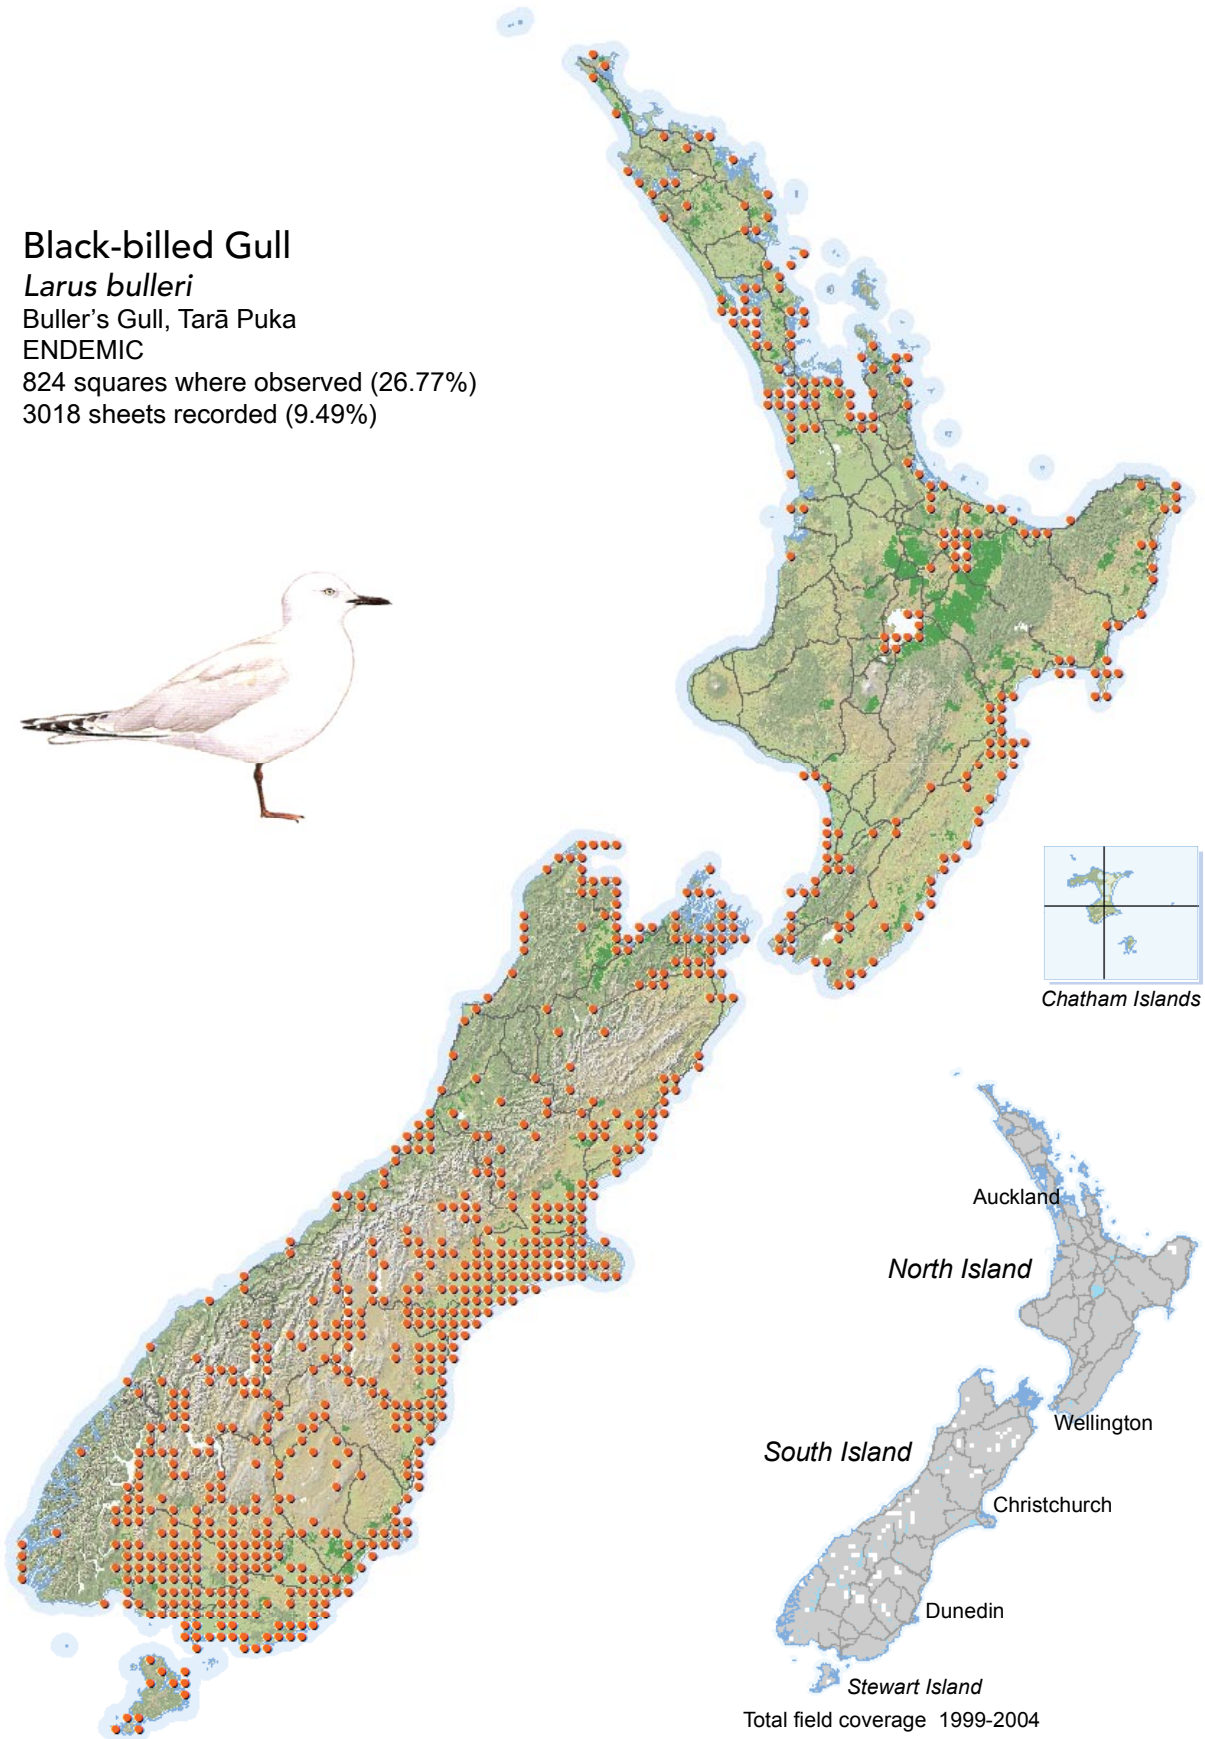

BIRD DISTRIBUTION IN NEW ZEALAND 1999-2004 - WEBATLAS

CJR Robertson, P Hyvönen, MJ Fraser and CR Pickard.

© Ornithological Society of New Zealand Inc. P O Box 834, Nelson 7040, New Zealand

Black-billed Gull

Larus bulleri

Buller's Gull, Tarā Puka

ENDEMIC

824 squares where observed (26.77%)

3018 sheets recorded (9.49%)

[Summary sourced from 10km grid square field surveys published as the ATLAS OF BIRD DISTRIBUTION IN NEW ZEALAND 1999-2004. Robertson *et al.*, 2007. ISBN 0 9582486 5 6. Illustration by DJ Onley from THE FIELD GUIDE TO THE BIRDS OF NEW ZEALAND. HA Robertson & BD Heather, 2005. ISBN 0 14 302040 4]