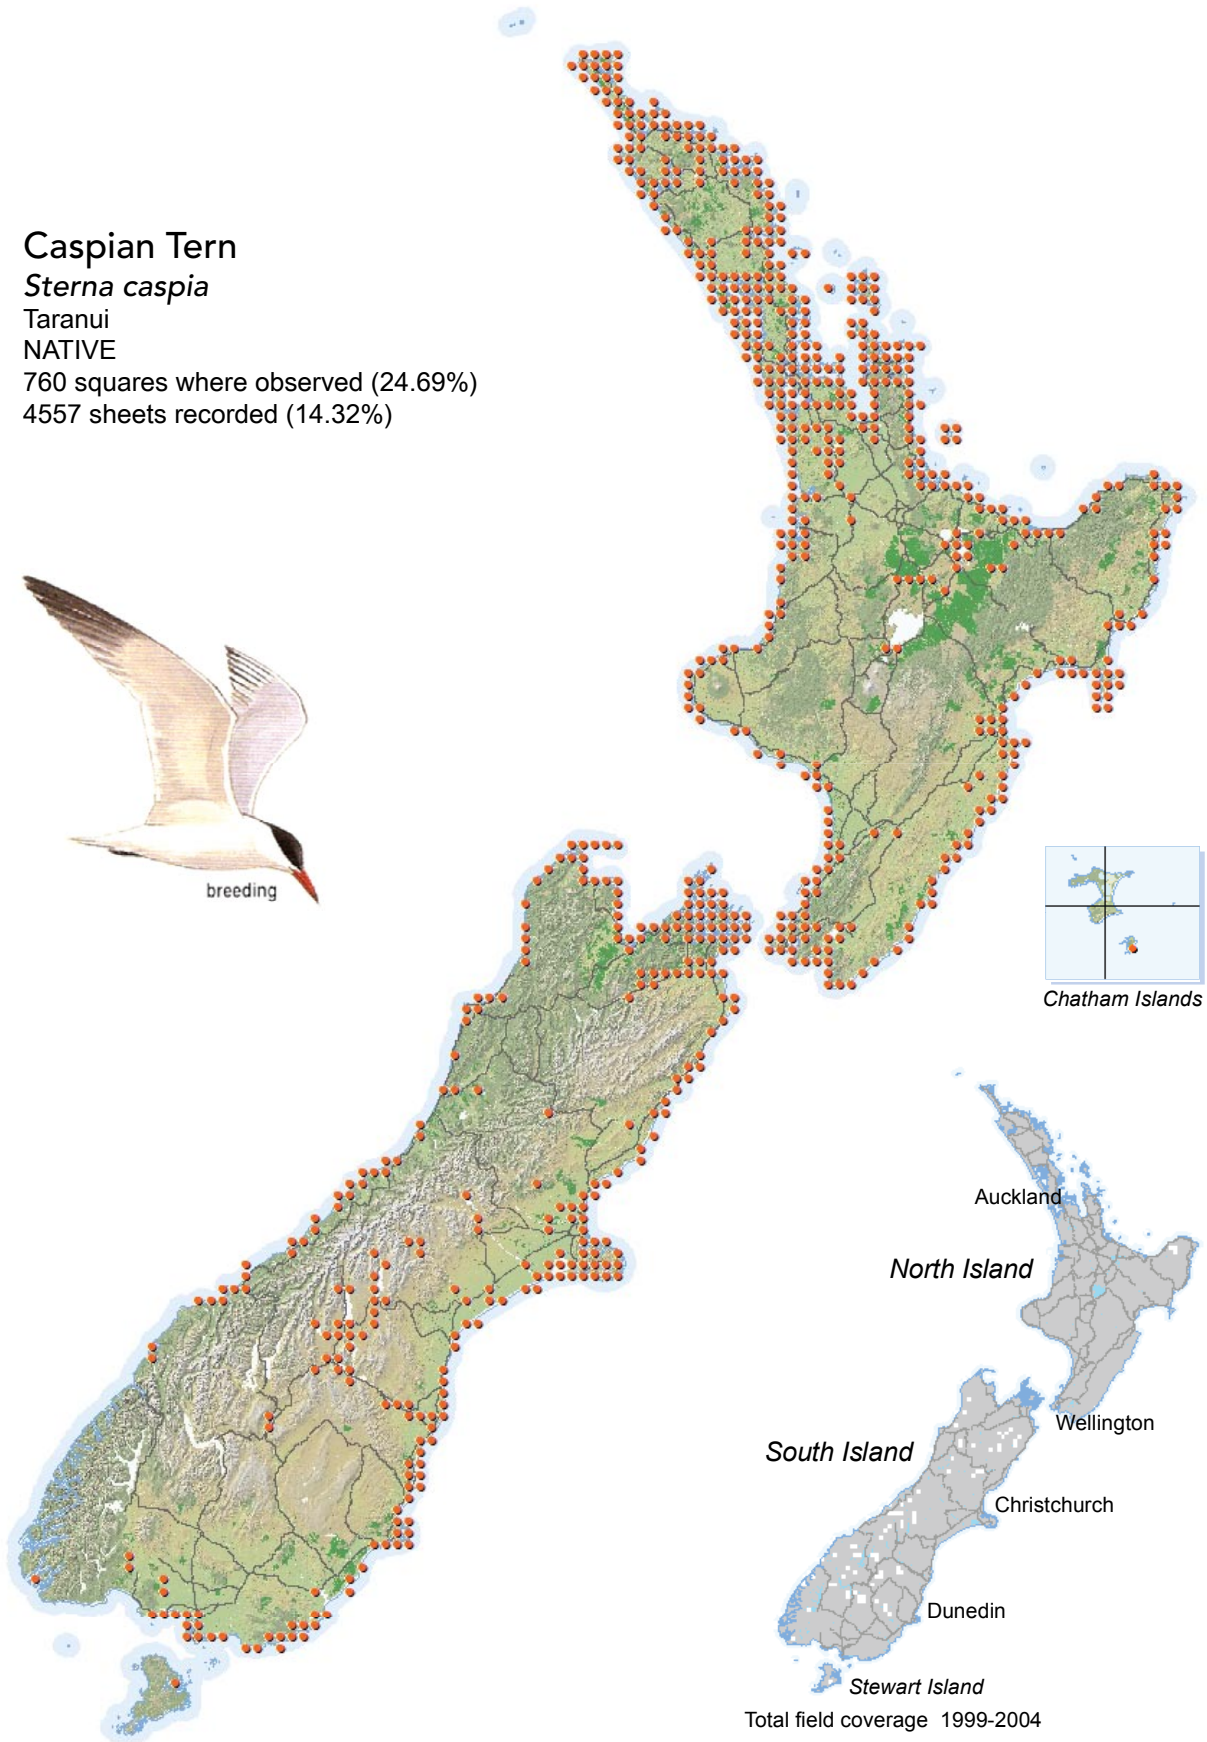

BIRD DISTRIBUTION IN NEW ZEALAND 1999-2004 - WEBATLAS

CJR Robertson, P Hyvönen, MJ Fraser and CR Pickard.

© Ornithological Society of New Zealand Inc. P O Box 834, Nelson 7040, New Zealand

Caspian Tern

Sterna caspia

Taranui

NATIVE

760 squares where observed (24.69%)

4557 sheets recorded (14.32%)

[Summary sourced from 10km grid square field surveys published as the ATLAS OF BIRD DISTRIBUTION IN NEW ZEALAND 1999-2004. Robertson *et al.*, 2007. ISBN 0 9582486 5 6. Illustration by DJ Onley from THE FIELD GUIDE TO THE BIRDS OF NEW ZEALAND. HA Robertson & BD Heather, 2005. ISBN 0 14 302040 4]