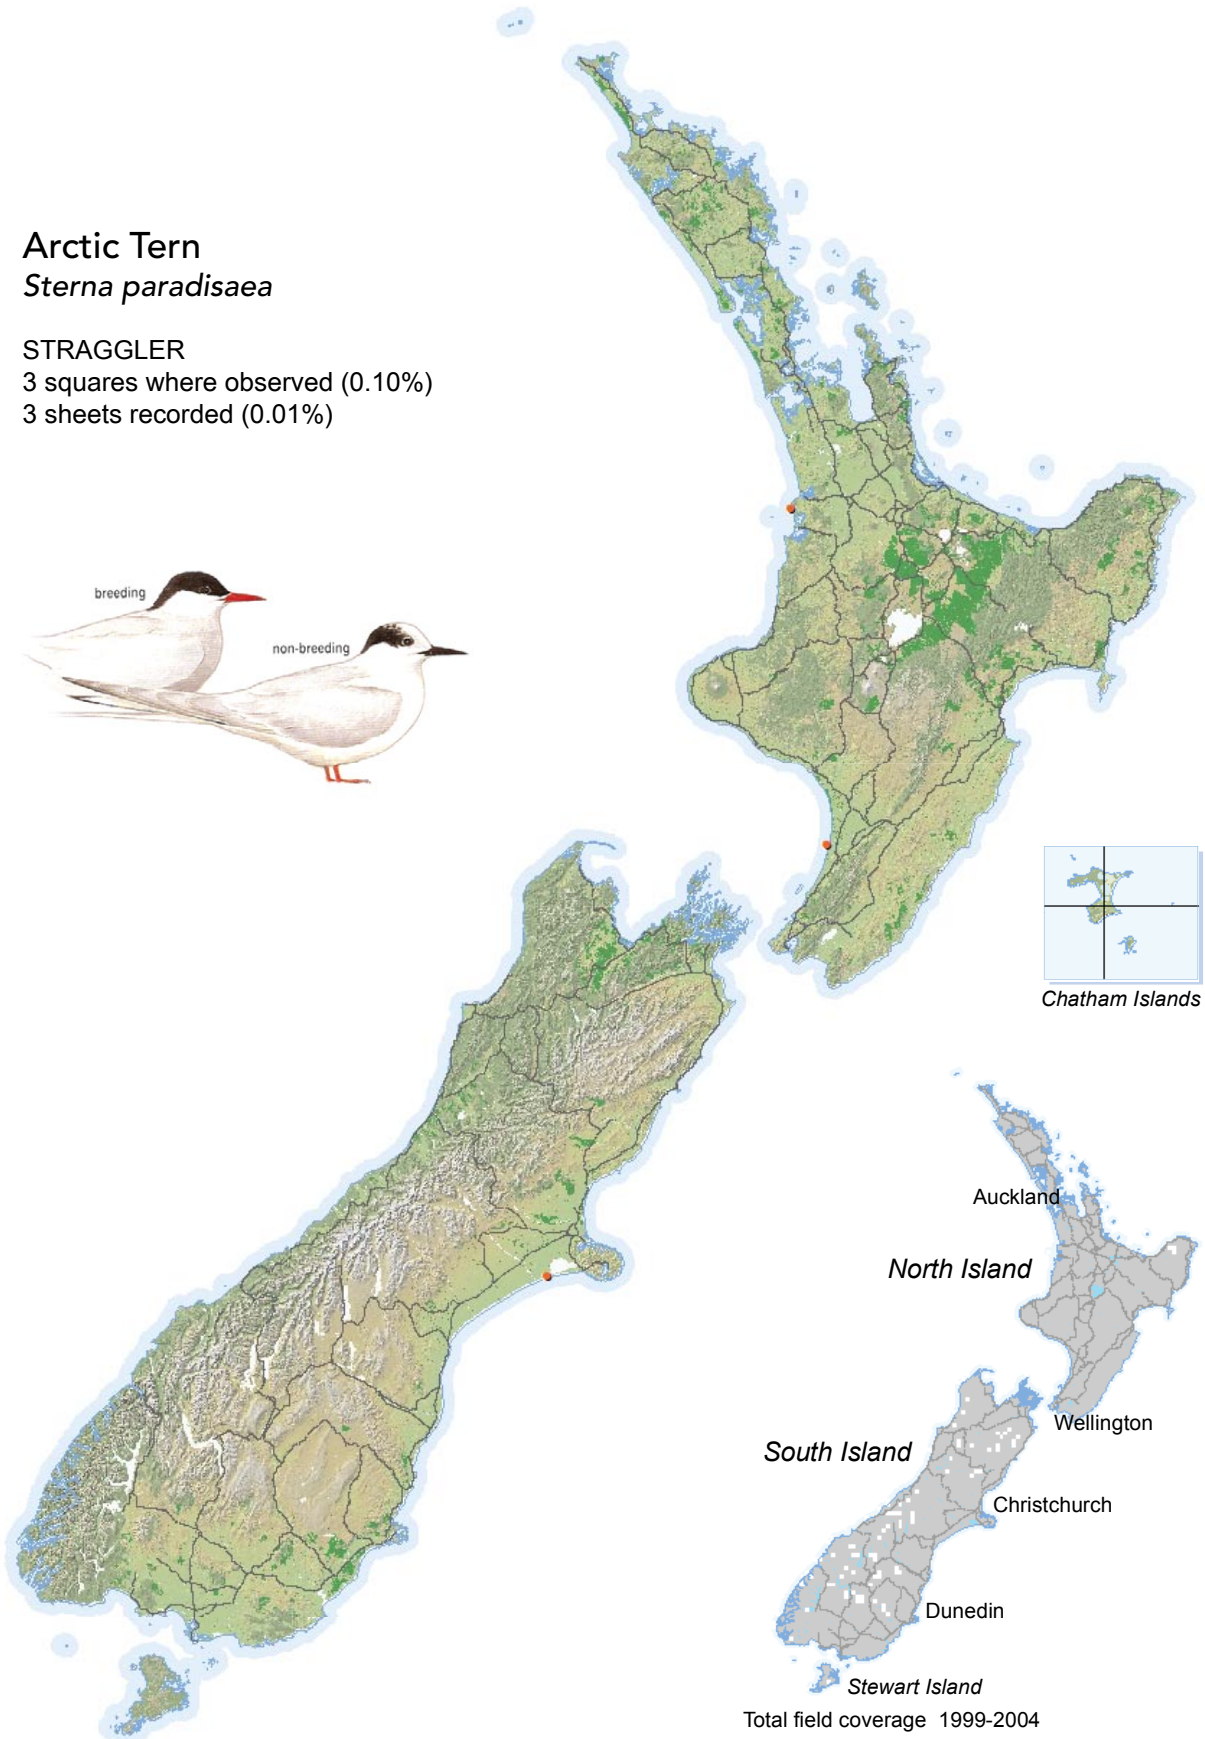

BIRD DISTRIBUTION IN NEW ZEALAND 1999-2004 - WEBATLAS

CJR Robertson, P Hyvönen, MJ Fraser and CR Pickard.

© Ornithological Society of New Zealand Inc. P O Box 834, Nelson 7040, New Zealand

Arctic Tern

Sterna paradisaea

STRAGGLER

3 squares where observed (0.10%)

3 sheets recorded (0.01%)

[Summary sourced from 10km grid square field surveys published as the ATLAS OF BIRD DISTRIBUTION IN NEW ZEALAND 1999-2004. Robertson *et al.*, 2007. ISBN 0 9582486 5 6. Illustration by DJ Onley from THE FIELD GUIDE TO THE BIRDS OF NEW ZEALAND. HA Robertson & BD Heather, 2005. ISBN 0 14 302040 4]