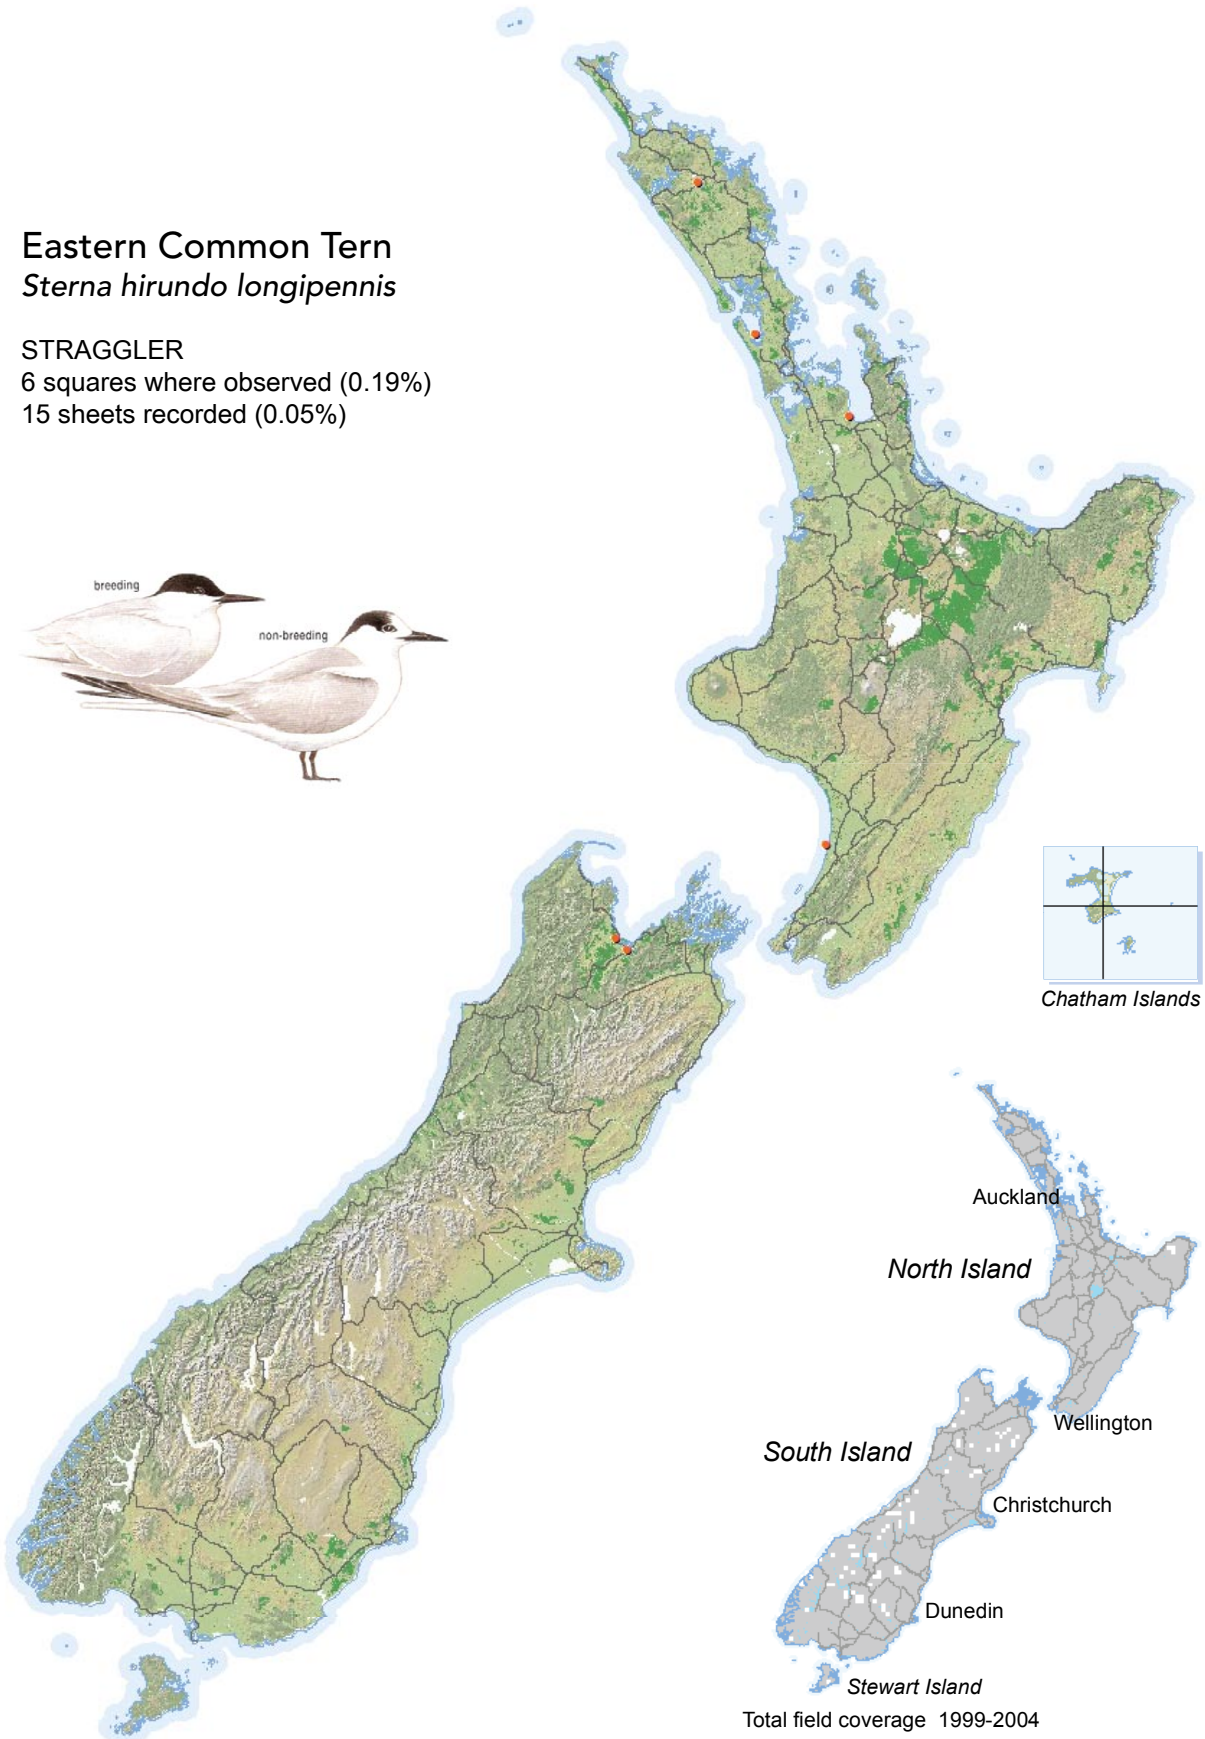

BIRD DISTRIBUTION IN NEW ZEALAND 1999-2004 - WEBATLAS

CJR Robertson, P Hyvönen, MJ Fraser and CR Pickard.

© Ornithological Society of New Zealand Inc. P O Box 834, Nelson 7040, New Zealand

Eastern Common Tern *Sterna hirundo longipennis*

STRAGGLER

6 squares where observed (0.19%)

15 sheets recorded (0.05%)

[Summary sourced from 10km grid square field surveys published as the ATLAS OF BIRD DISTRIBUTION IN NEW ZEALAND 1999-2004. Robertson *et al.*, 2007. ISBN 0 9582486 5 6. Illustration by DJ Onley from THE FIELD GUIDE TO THE BIRDS OF NEW ZEALAND. HA Robertson & BD Heather, 2005. ISBN 0 14 302040 4]