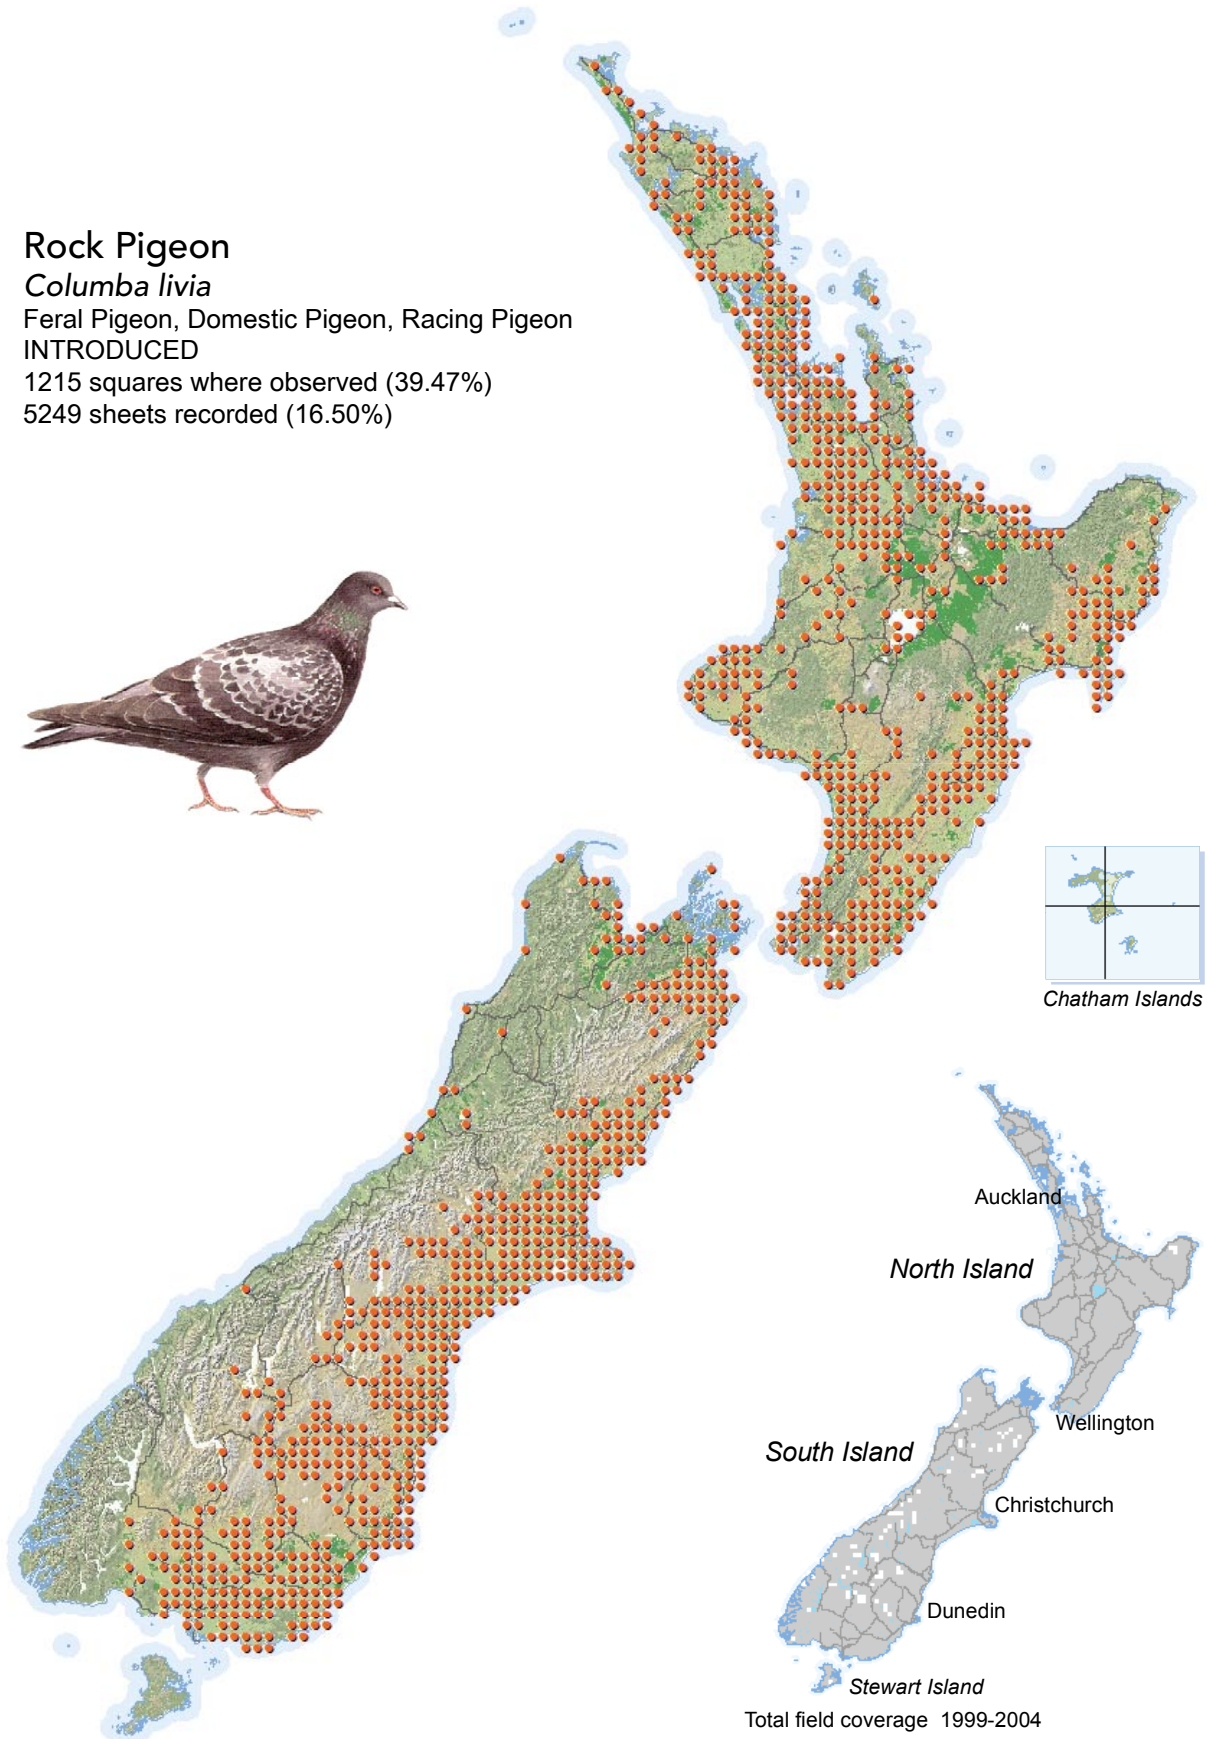

BIRD DISTRIBUTION IN NEW ZEALAND 1999-2004 - WEBATLAS

CJR Robertson, P Hyvönen, MJ Fraser and CR Pickard.

© Ornithological Society of New Zealand Inc. P O Box 834, Nelson 7040, New Zealand

Rock Pigeon

Columba livia

Feral Pigeon, Domestic Pigeon, Racing Pigeon

INTRODUCED

1215 squares where observed (39.47%)

5249 sheets recorded (16.50%)

[Summary sourced from 10km grid square field surveys published as the ATLAS OF BIRD DISTRIBUTION IN NEW ZEALAND 1999-2004. Robertson *et al.*, 2007. ISBN 0 9582486 5 6. Illustration by DJ Onley from THE FIELD GUIDE TO THE BIRDS OF NEW ZEALAND. HA Robertson & BD Heather, 2005. ISBN 0 14 302040 4]