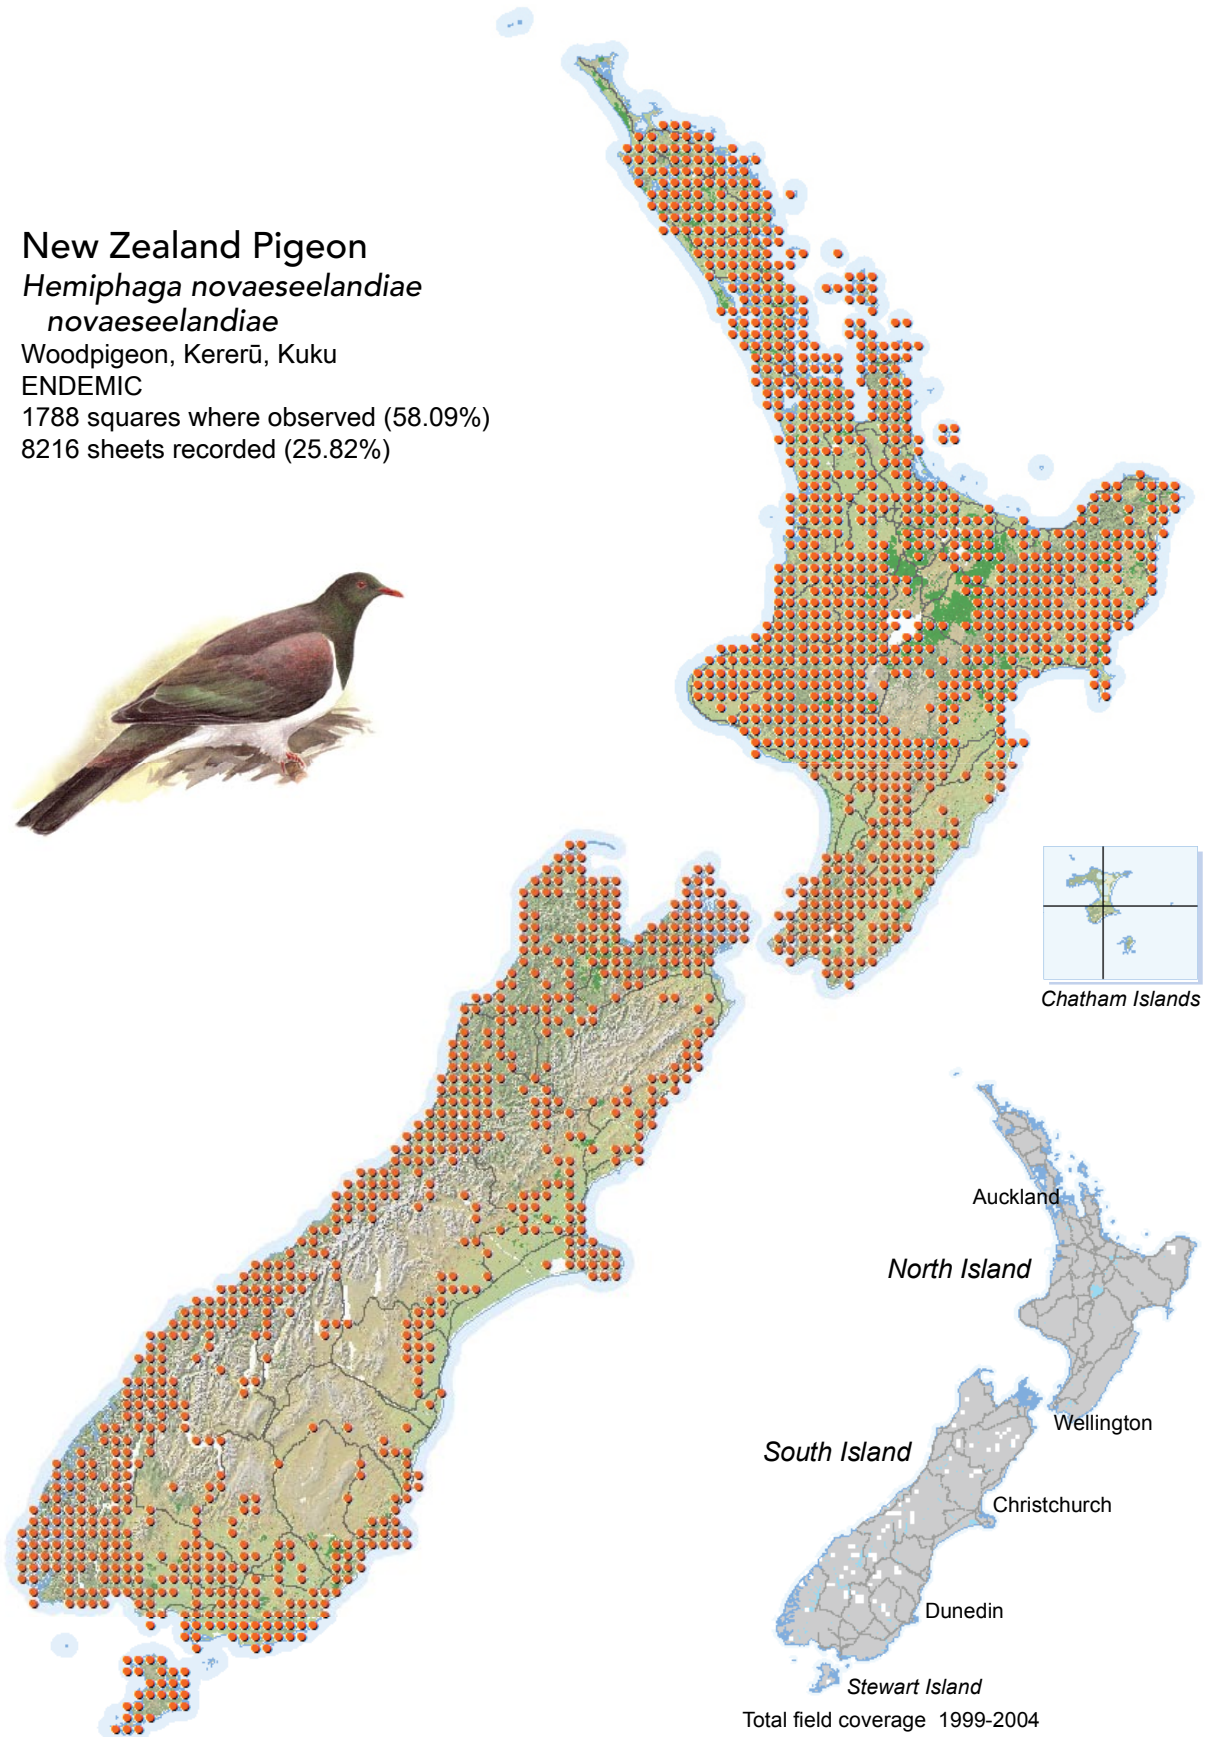

BIRD DISTRIBUTION IN NEW ZEALAND 1999-2004 - WEBATLAS

CJR Robertson, P Hyvönen, MJ Fraser and CR Pickard.

© Ornithological Society of New Zealand Inc. P O Box 834, Nelson 7040, New Zealand

New Zealand Pigeon *Hemiphaga novaeseelandiae* *novaeseelandiae*

Woodpigeon, Kererū, Kuku

ENDEMIC

1788 squares where observed (58.09%)

8216 sheets recorded (25.82%)

[Summary sourced from 10km grid square field surveys published as the ATLAS OF BIRD DISTRIBUTION IN NEW ZEALAND 1999-2004. Robertson *et al.*, 2007. ISBN 0 9582486 5 6. Illustration by DJ Onley from THE FIELD GUIDE TO THE BIRDS OF NEW ZEALAND. HA Robertson & BD Heather, 2005. ISBN 0 14 302040 4]