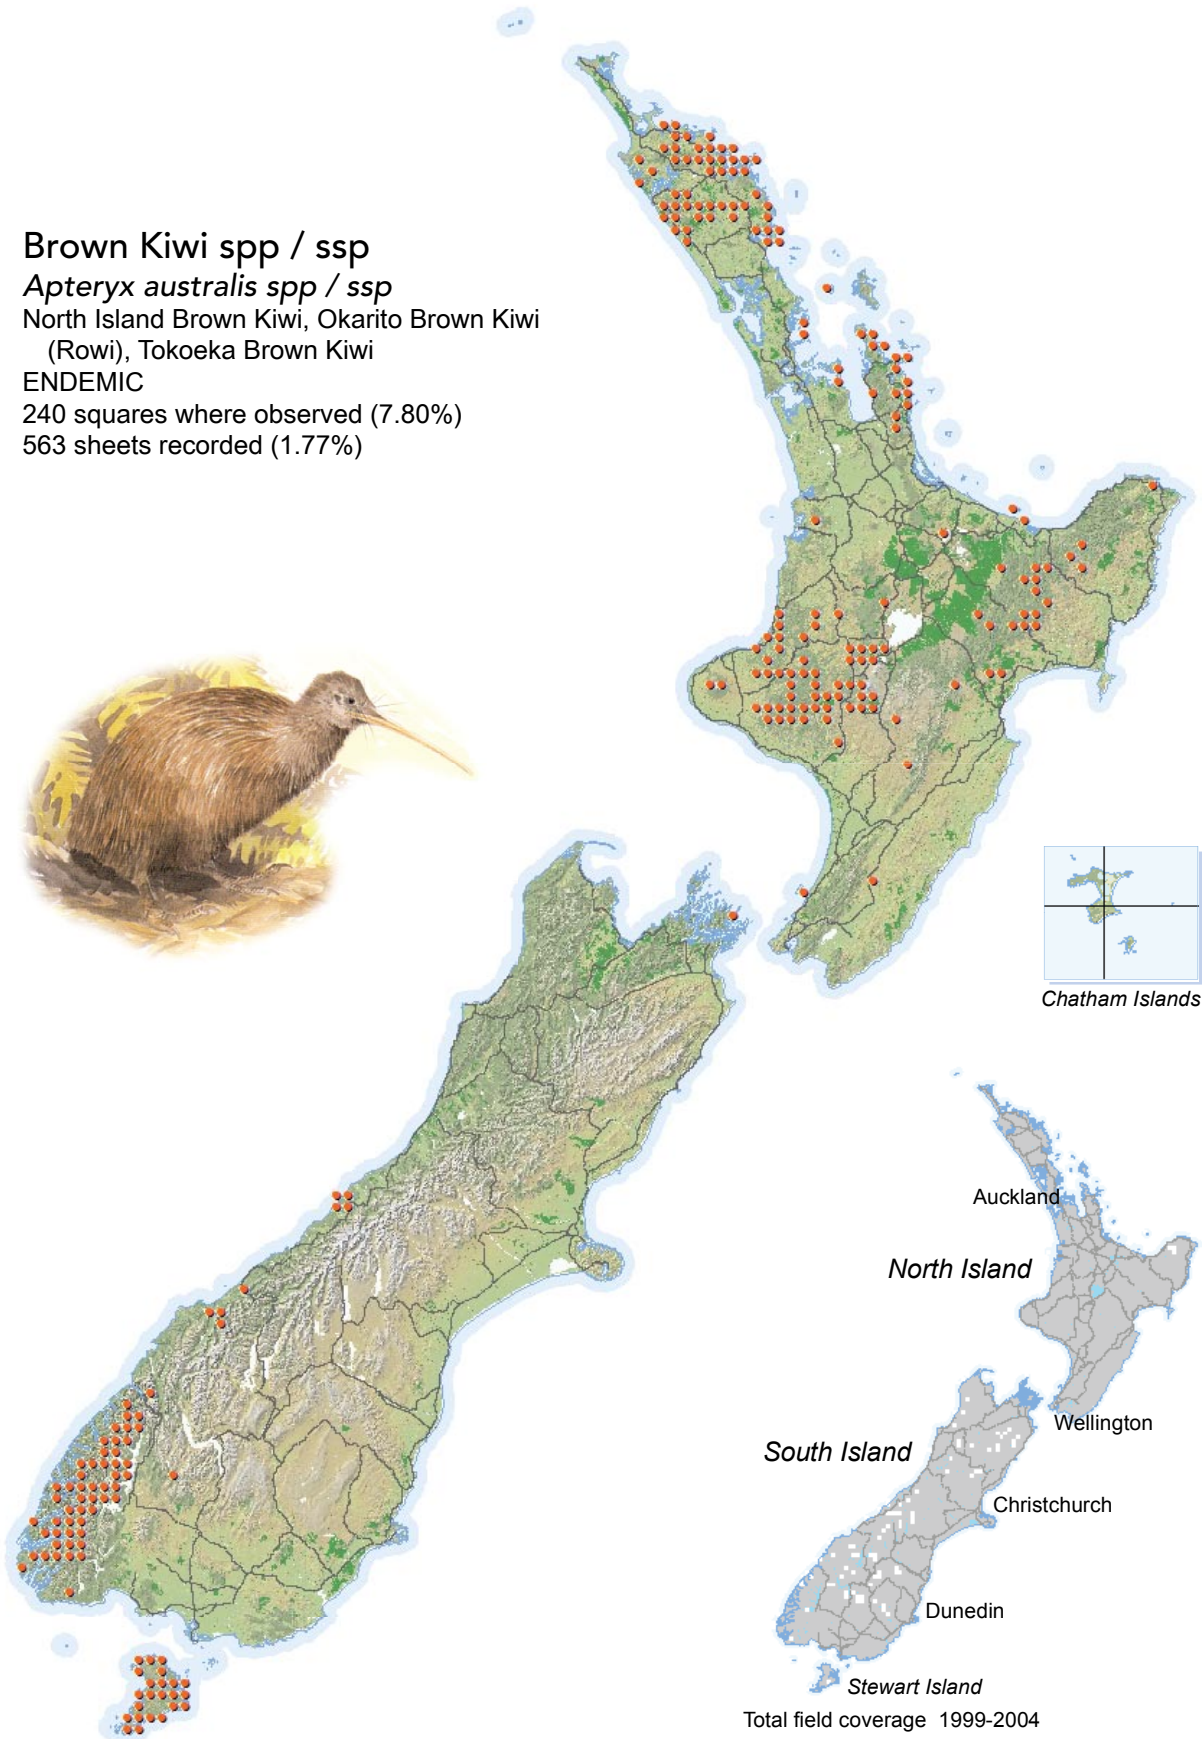

BIRD DISTRIBUTION IN NEW ZEALAND 1999-2004 - WEBATLAS

CJR Robertson, P Hyvönen, MJ Fraser and CR Pickard.

© Ornithological Society of New Zealand Inc. P O Box 834, Nelson 7040, New Zealand

Brown Kiwi spp / ssp

Apteryx australis spp / ssp

North Island Brown Kiwi, Okarito Brown Kiwi

(Rowi), Tokoeka Brown Kiwi

ENDEMIC

240 squares where observed (7.80%)

563 sheets recorded (1.77%)

[Summary sourced from 10km grid square field surveys published as the ATLAS OF BIRD DISTRIBUTION IN NEW ZEALAND 1999-2004. Robertson *et al.*, 2007. ISBN 0 9582486 5 6. Illustration by DJ Onley from THE FIELD GUIDE TO THE BIRDS OF NEW ZEALAND. HA Robertson & BD Heather, 2005. ISBN 0 14 302040 4]