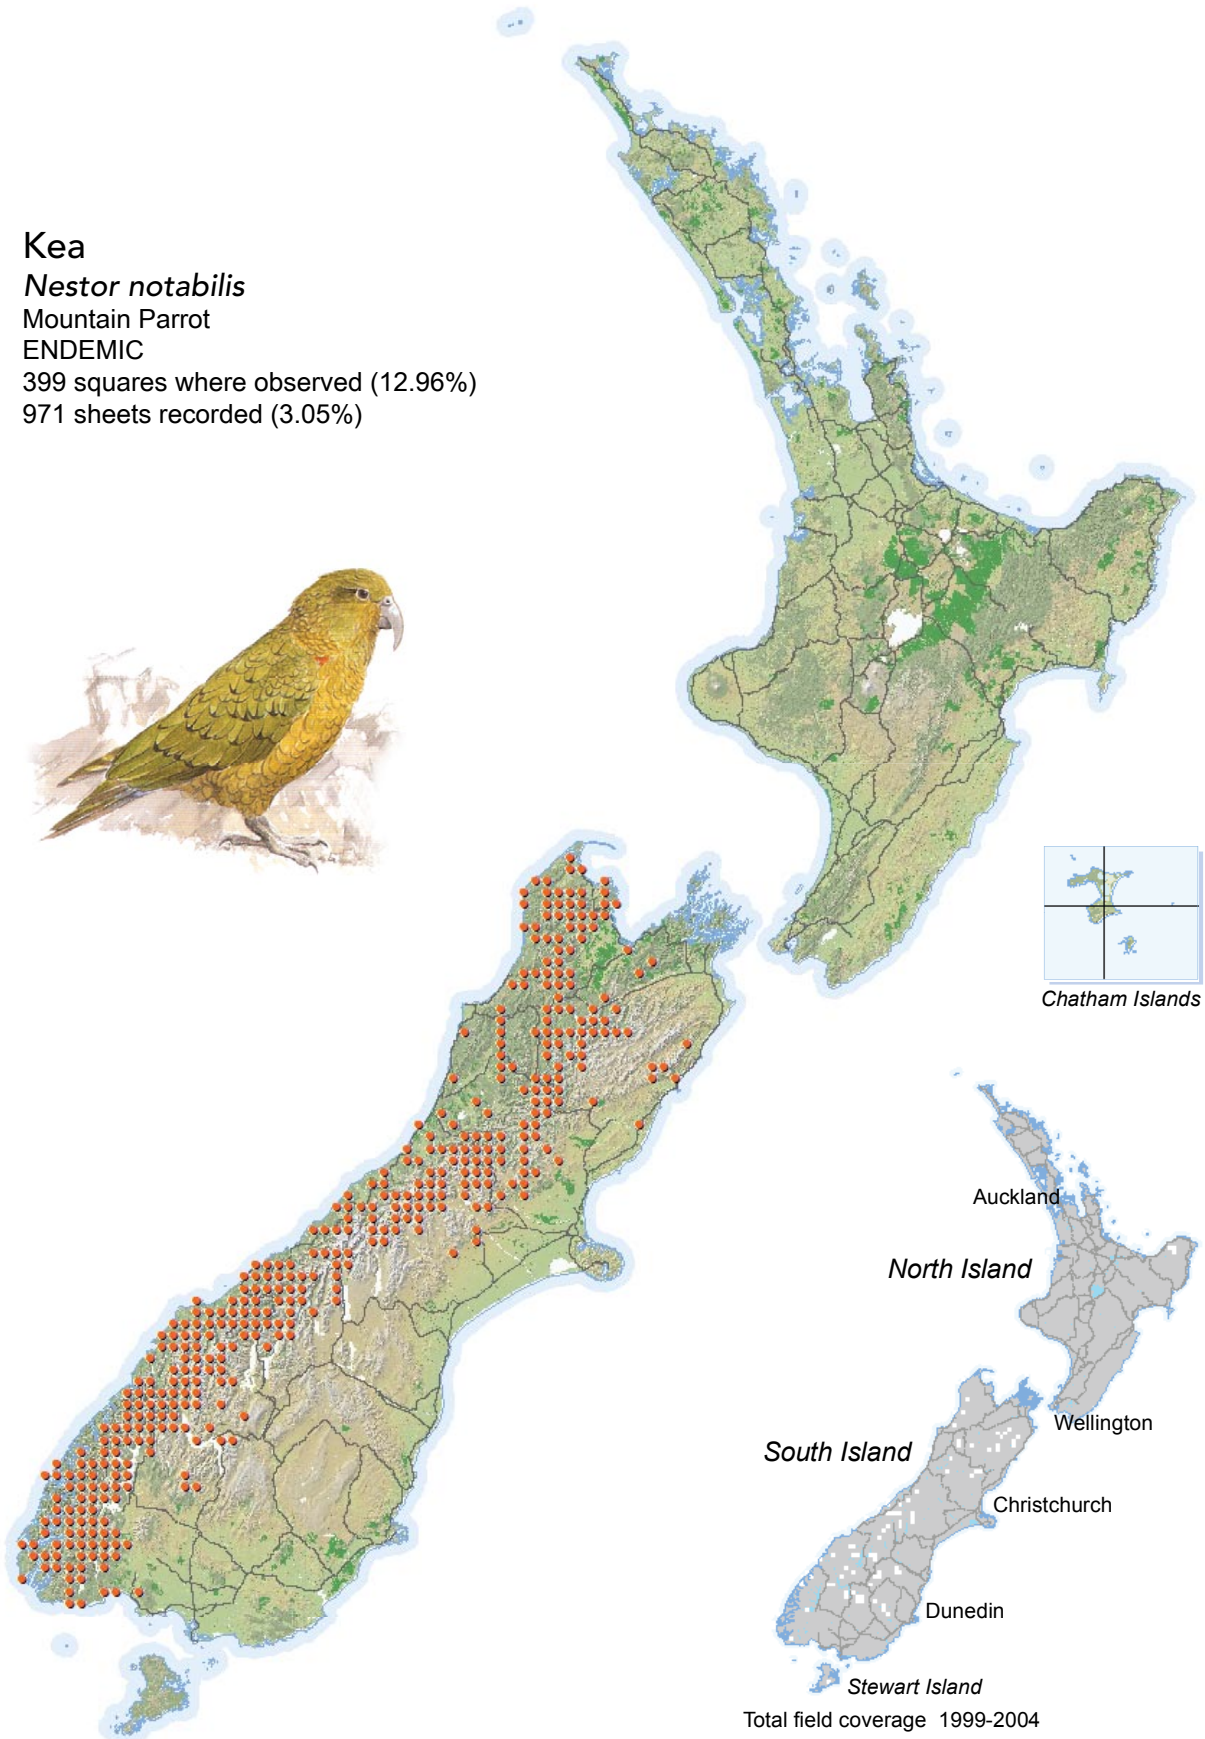

BIRD DISTRIBUTION IN NEW ZEALAND 1999-2004 - WEBATLAS

CJR Robertson, P Hyvönen, MJ Fraser and CR Pickard.

© Ornithological Society of New Zealand Inc. P O Box 834, Nelson 7040, New Zealand

Kea

Nestor notabilis

Mountain Parrot

ENDEMIC

399 squares where observed (12.96%)

971 sheets recorded (3.05%)

[Summary sourced from 10km grid square field surveys published as the ATLAS OF BIRD DISTRIBUTION IN NEW ZEALAND 1999-2004. Robertson *et al.*, 2007. ISBN 0 9582486 5 6. Illustration by DJ Onley from THE FIELD GUIDE TO THE BIRDS OF NEW ZEALAND. HA Robertson & BD Heather, 2005. ISBN 0 14 302040 4]