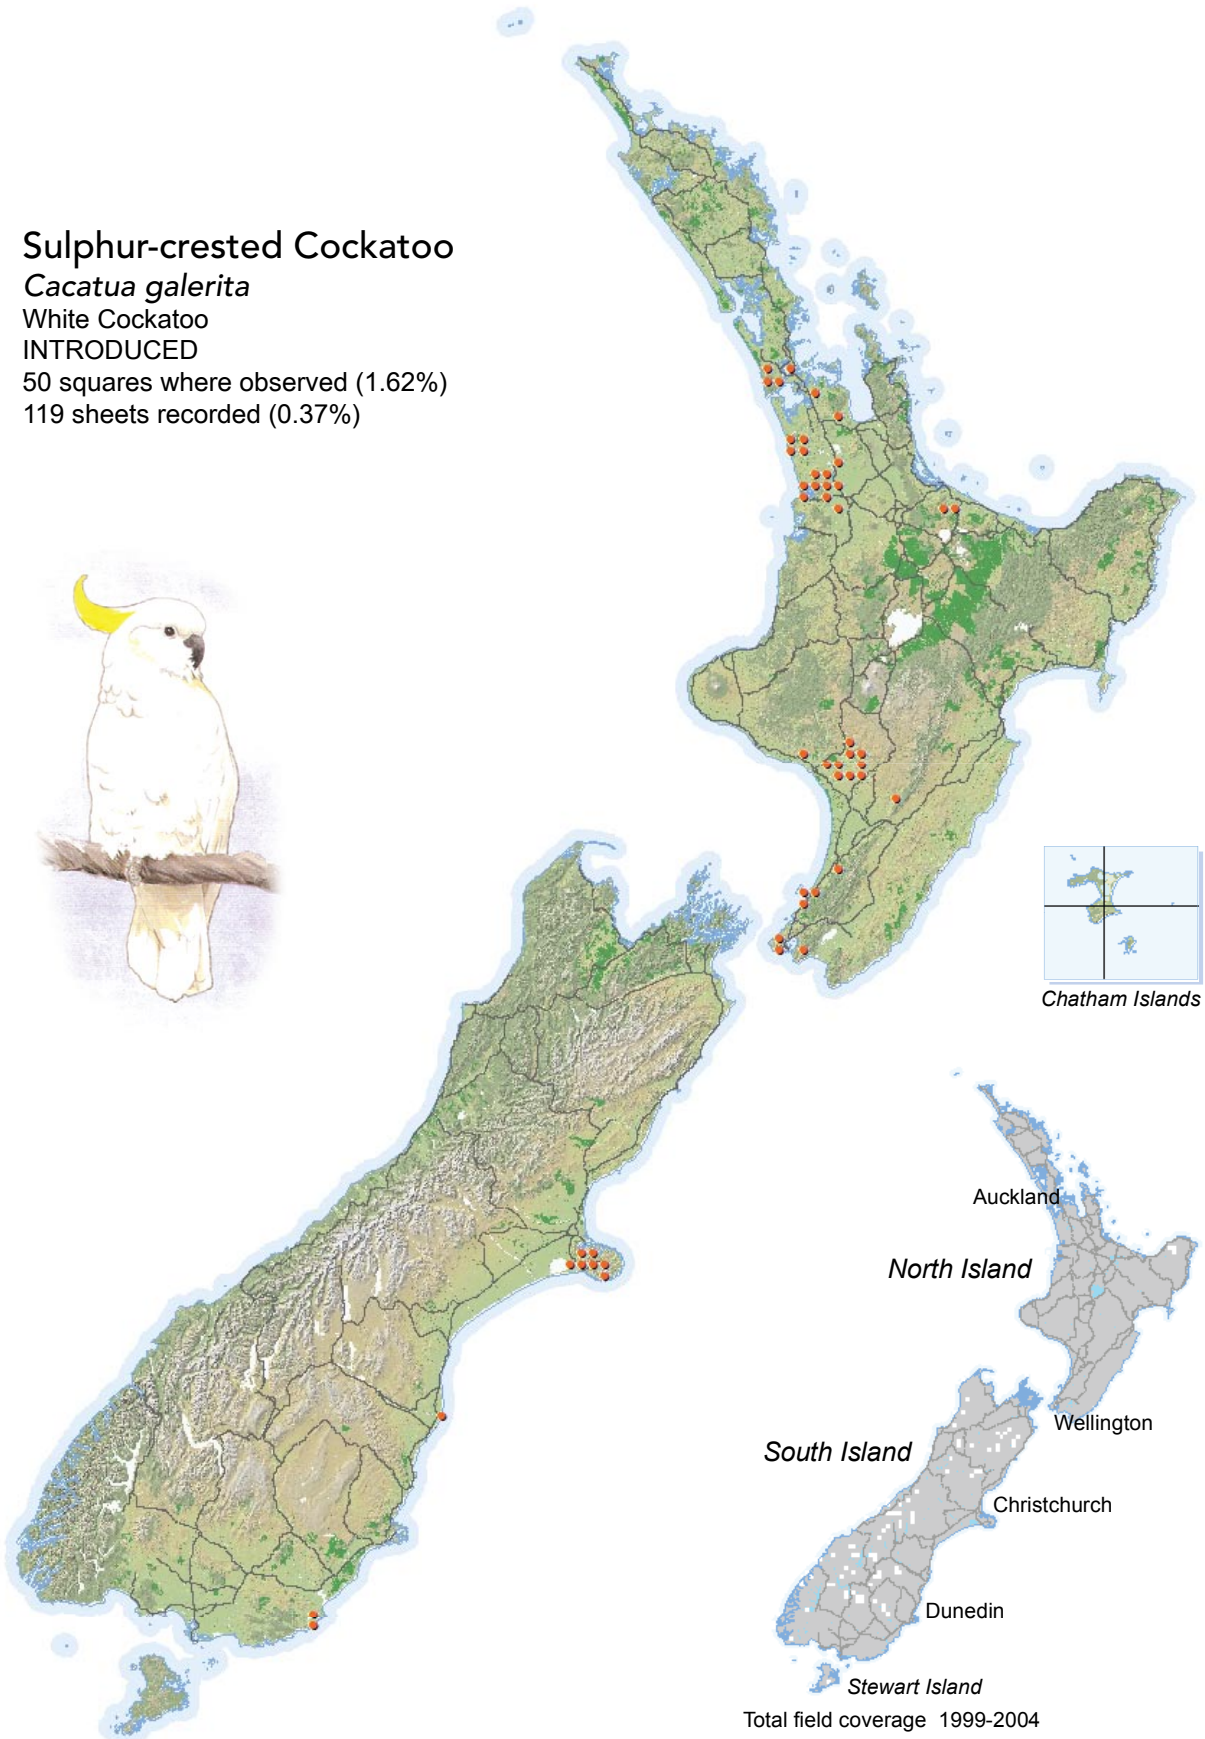

BIRD DISTRIBUTION IN NEW ZEALAND 1999-2004 - WEBATLAS

CJR Robertson, P Hyvönen, MJ Fraser and CR Pickard.

© Ornithological Society of New Zealand Inc. P O Box 834, Nelson 7040, New Zealand

Sulphur-crested Cockatoo

Cacatua galerita

White Cockatoo

INTRODUCED

50 squares where observed (1.62%)

119 sheets recorded (0.37%)

[Summary sourced from 10km grid square field surveys published as the ATLAS OF BIRD DISTRIBUTION IN NEW ZEALAND 1999-2004. Robertson *et al.*, 2007. ISBN 0 9582486 5 6. Illustration by DJ Onley from THE FIELD GUIDE TO THE BIRDS OF NEW ZEALAND. HA Robertson & BD Heather, 2005. ISBN 0 14 302040 4]