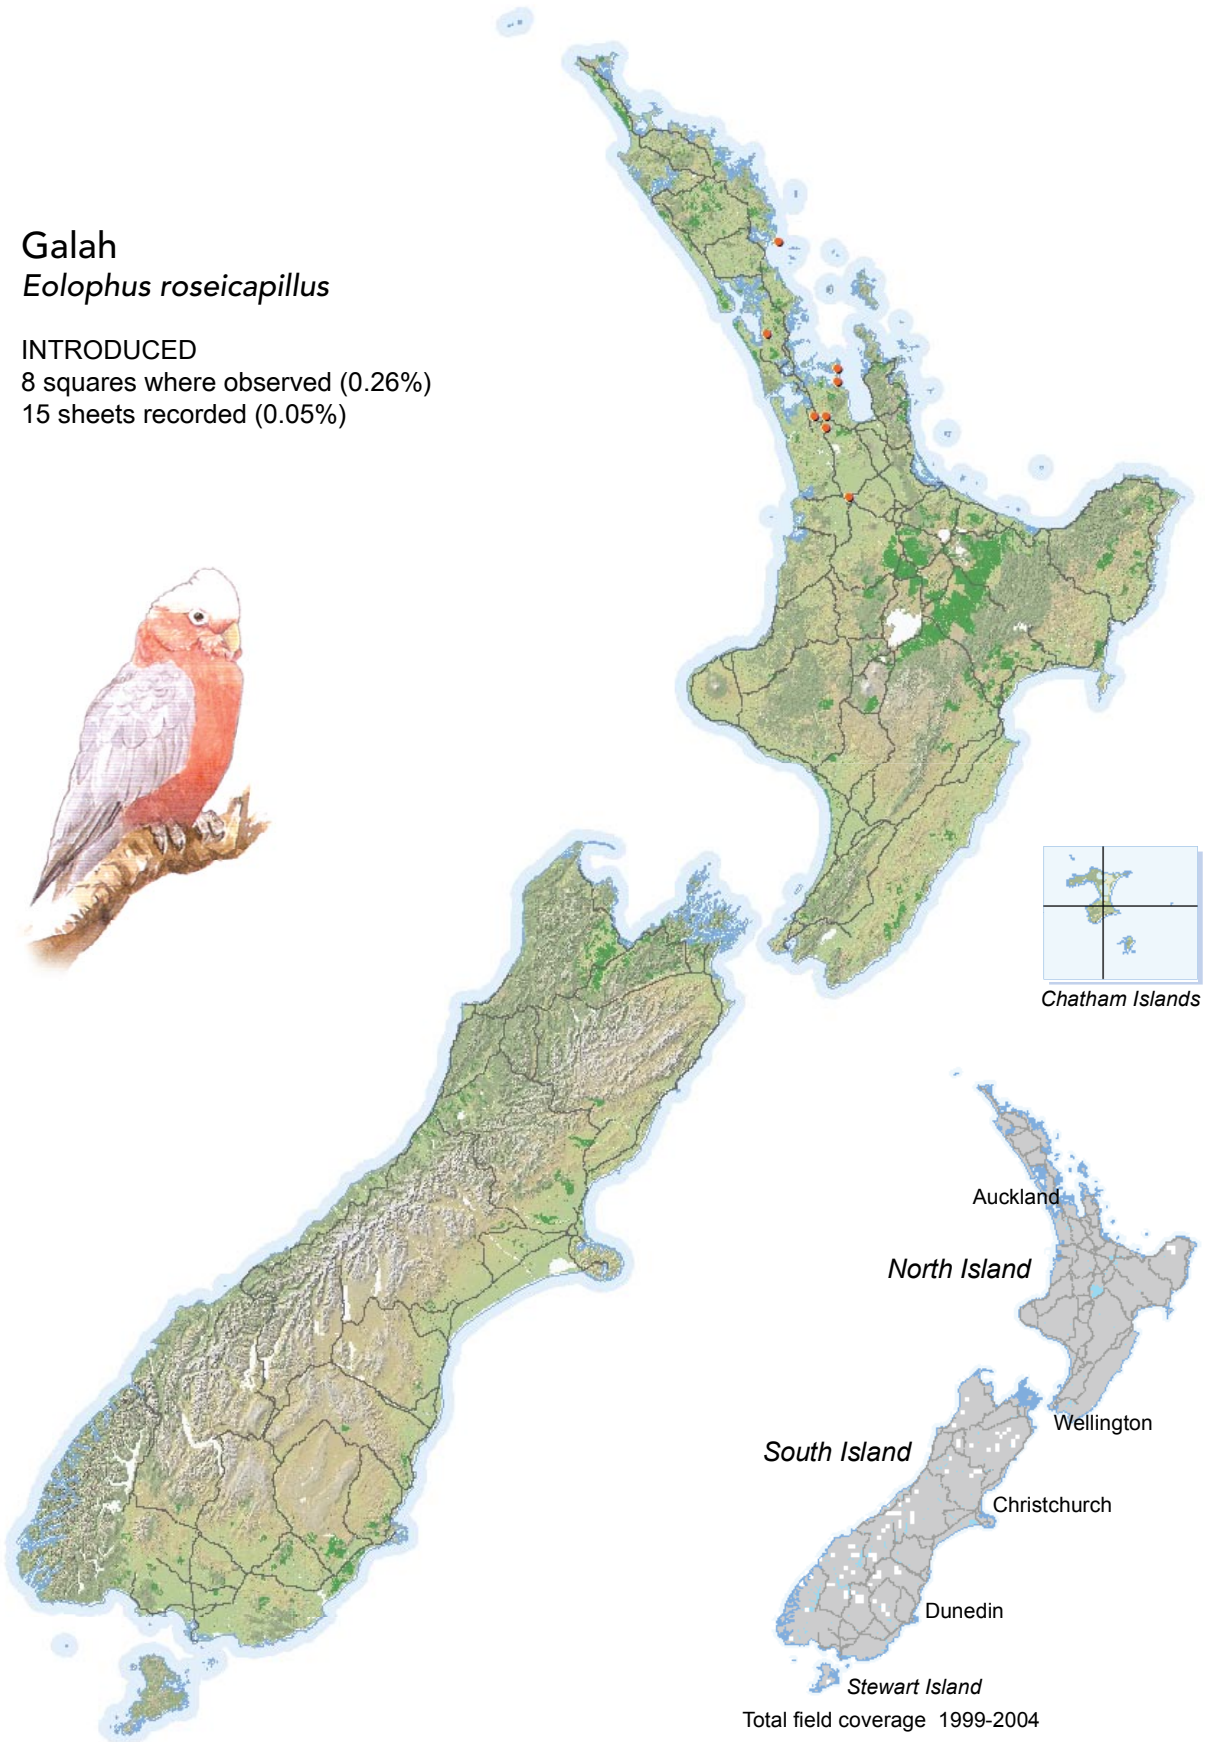

## Galah

*Eolophus roseicapillus*

### INTRODUCED

8 squares where observed (0.26%)

15 sheets recorded (0.05%)

[Summary sourced from 10km grid square field surveys published as the ATLAS OF BIRD DISTRIBUTION IN NEW ZEALAND 1999-2004. Robertson *et al.*, 2007. ISBN 0 9582486 5 6. Illustration by DJ Onley from THE FIELD GUIDE TO THE BIRDS OF NEW ZEALAND. HA Robertson & BD Heather, 2005. ISBN 0 14 302040 4]