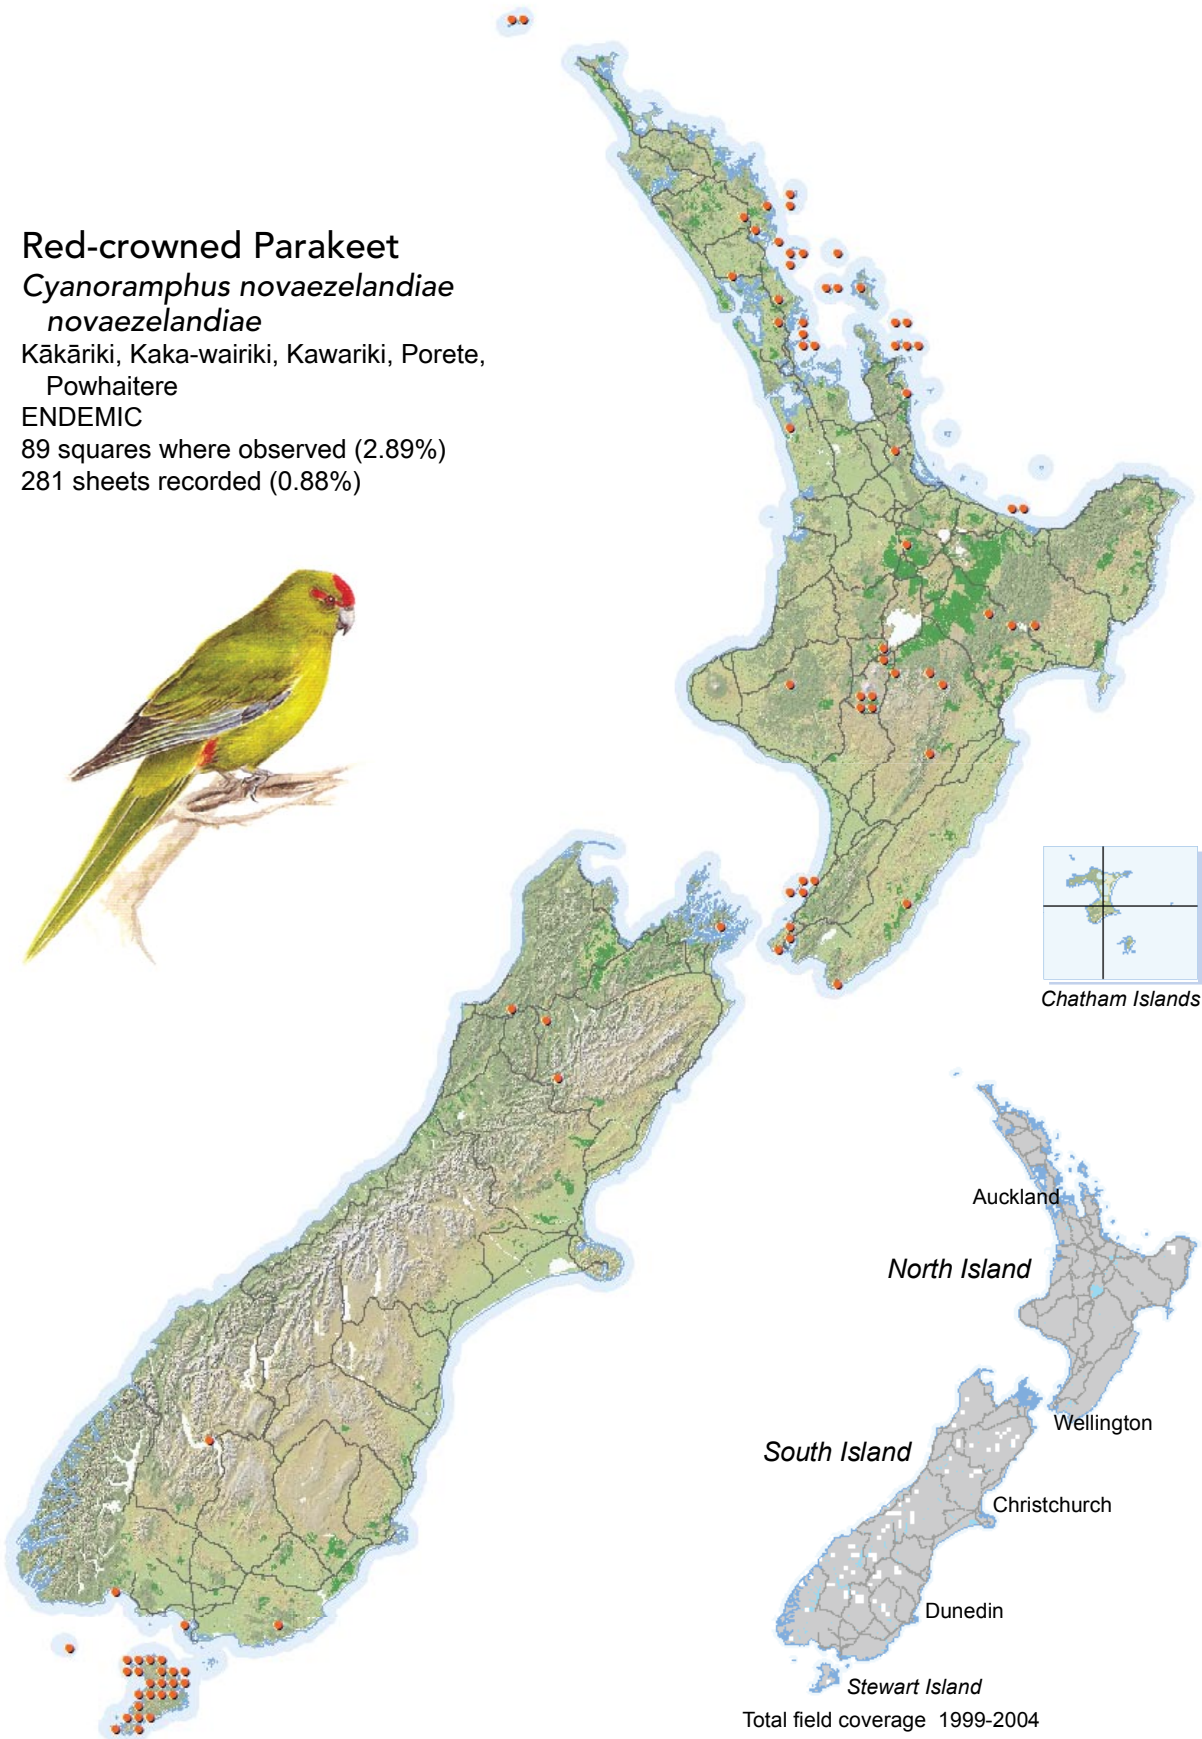

BIRD DISTRIBUTION IN NEW ZEALAND 1999-2004 - WEBATLAS

CJR Robertson, P Hyvönen, MJ Fraser and CR Pickard.

© Ornithological Society of New Zealand Inc. P O Box 834, Nelson 7040, New Zealand

Red-crowned Parakeet *Cyanoramphus novaezelandiae* *novaezelandiae*

Kākāriki, Kaka-wairiki, Kawariki, Porete,
Powhaitere

ENDEMIC

89 squares where observed (2.89%)

281 sheets recorded (0.88%)

[Summary sourced from 10km grid square field surveys published as the ATLAS OF BIRD DISTRIBUTION IN NEW ZEALAND 1999-2004. Robertson *et al.*, 2007. ISBN 0 9582486 5 6. Illustration by DJ Onley from THE FIELD GUIDE TO THE BIRDS OF NEW ZEALAND. HA Robertson & BD Heather, 2005. ISBN 0 14 302040 4]