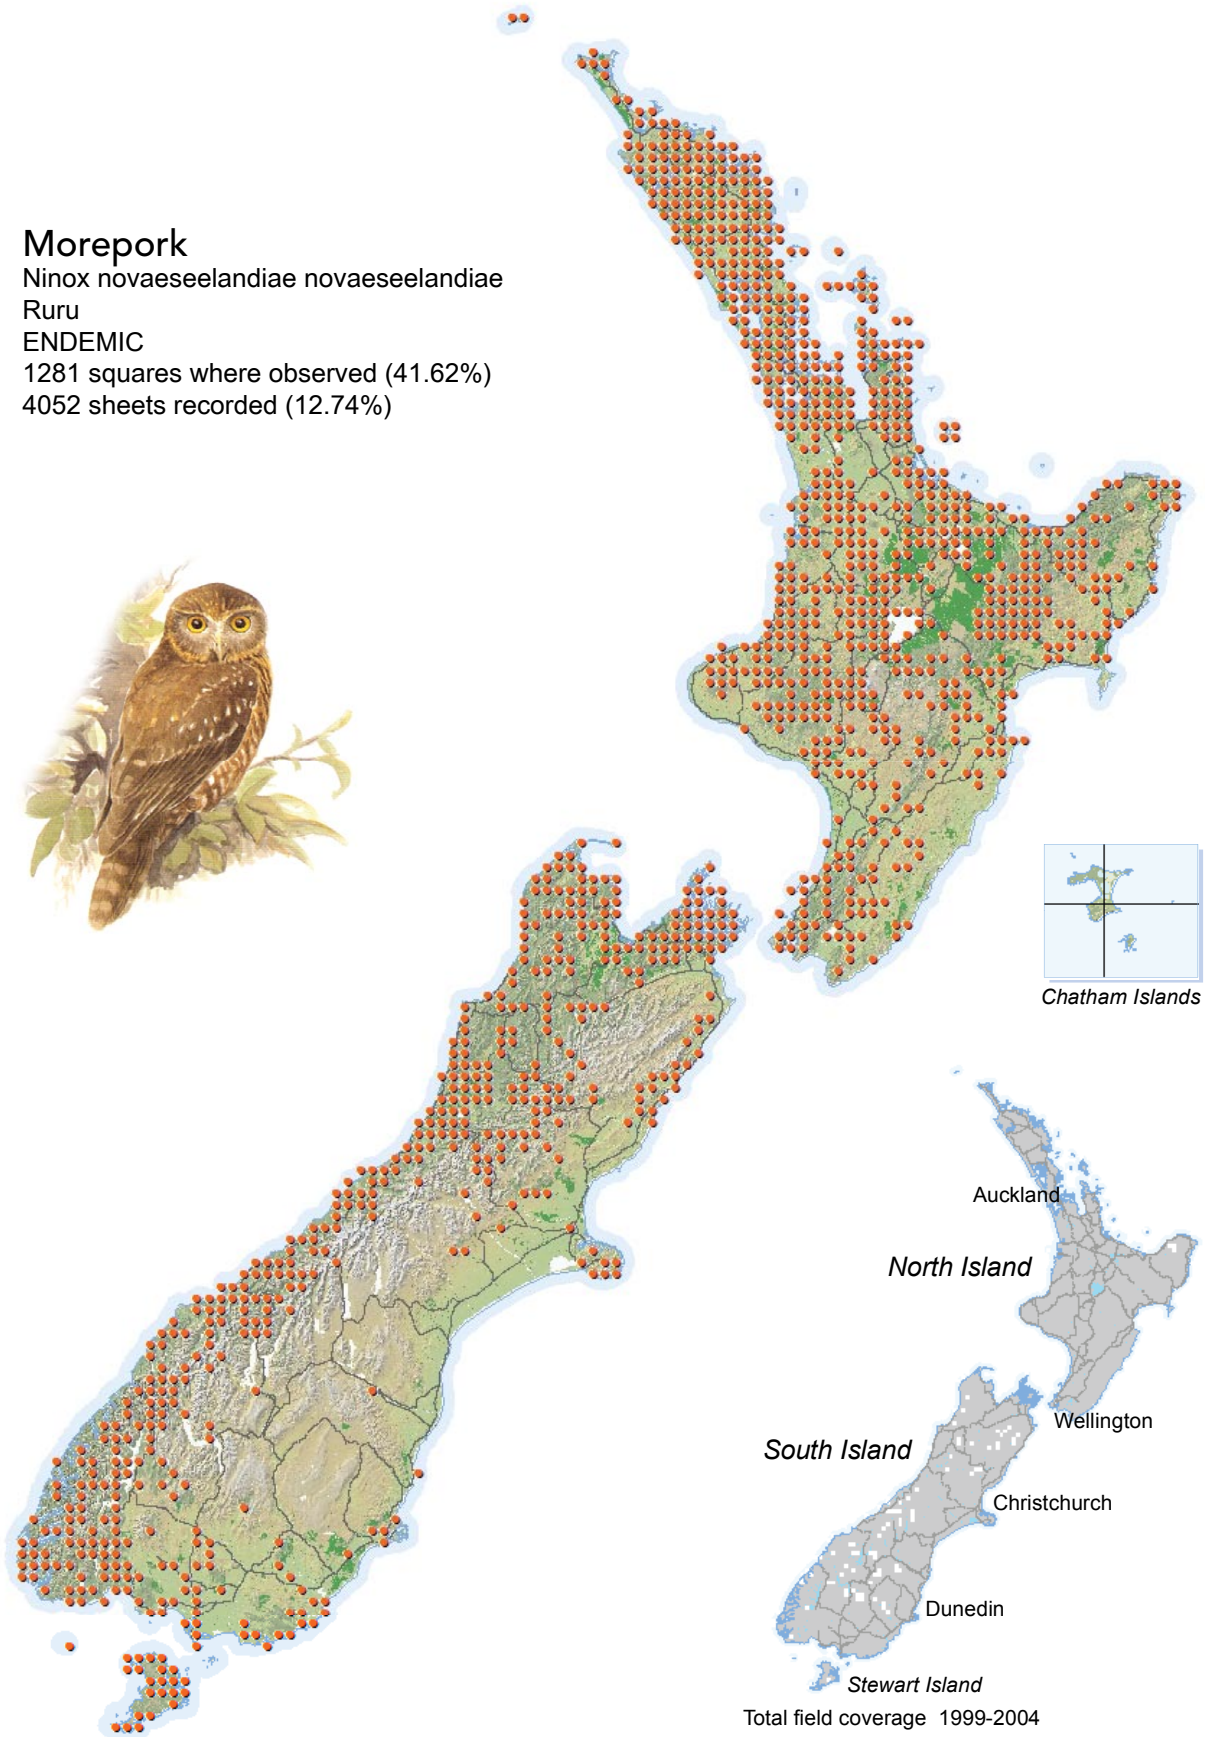

BIRD DISTRIBUTION IN NEW ZEALAND 1999-2004 - WEBATLAS

CJR Robertson, P Hyvönen, MJ Fraser and CR Pickard.

© Ornithological Society of New Zealand Inc. P O Box 834, Nelson 7040, New Zealand

Morepork

Ninox novaeseelandiae novaeseelandiae

Ruru

ENDEMIC

1281 squares where observed (41.62%)

4052 sheets recorded (12.74%)

[Summary sourced from 10km grid square field surveys published as the ATLAS OF BIRD DISTRIBUTION IN NEW ZEALAND 1999-2004. Robertson *et al.*, 2007. ISBN 0 9582486 5 6. Illustration by DJ Onley from THE FIELD GUIDE TO THE BIRDS OF NEW ZEALAND. HA Robertson & BD Heather, 2005. ISBN 0 14 302040 4]