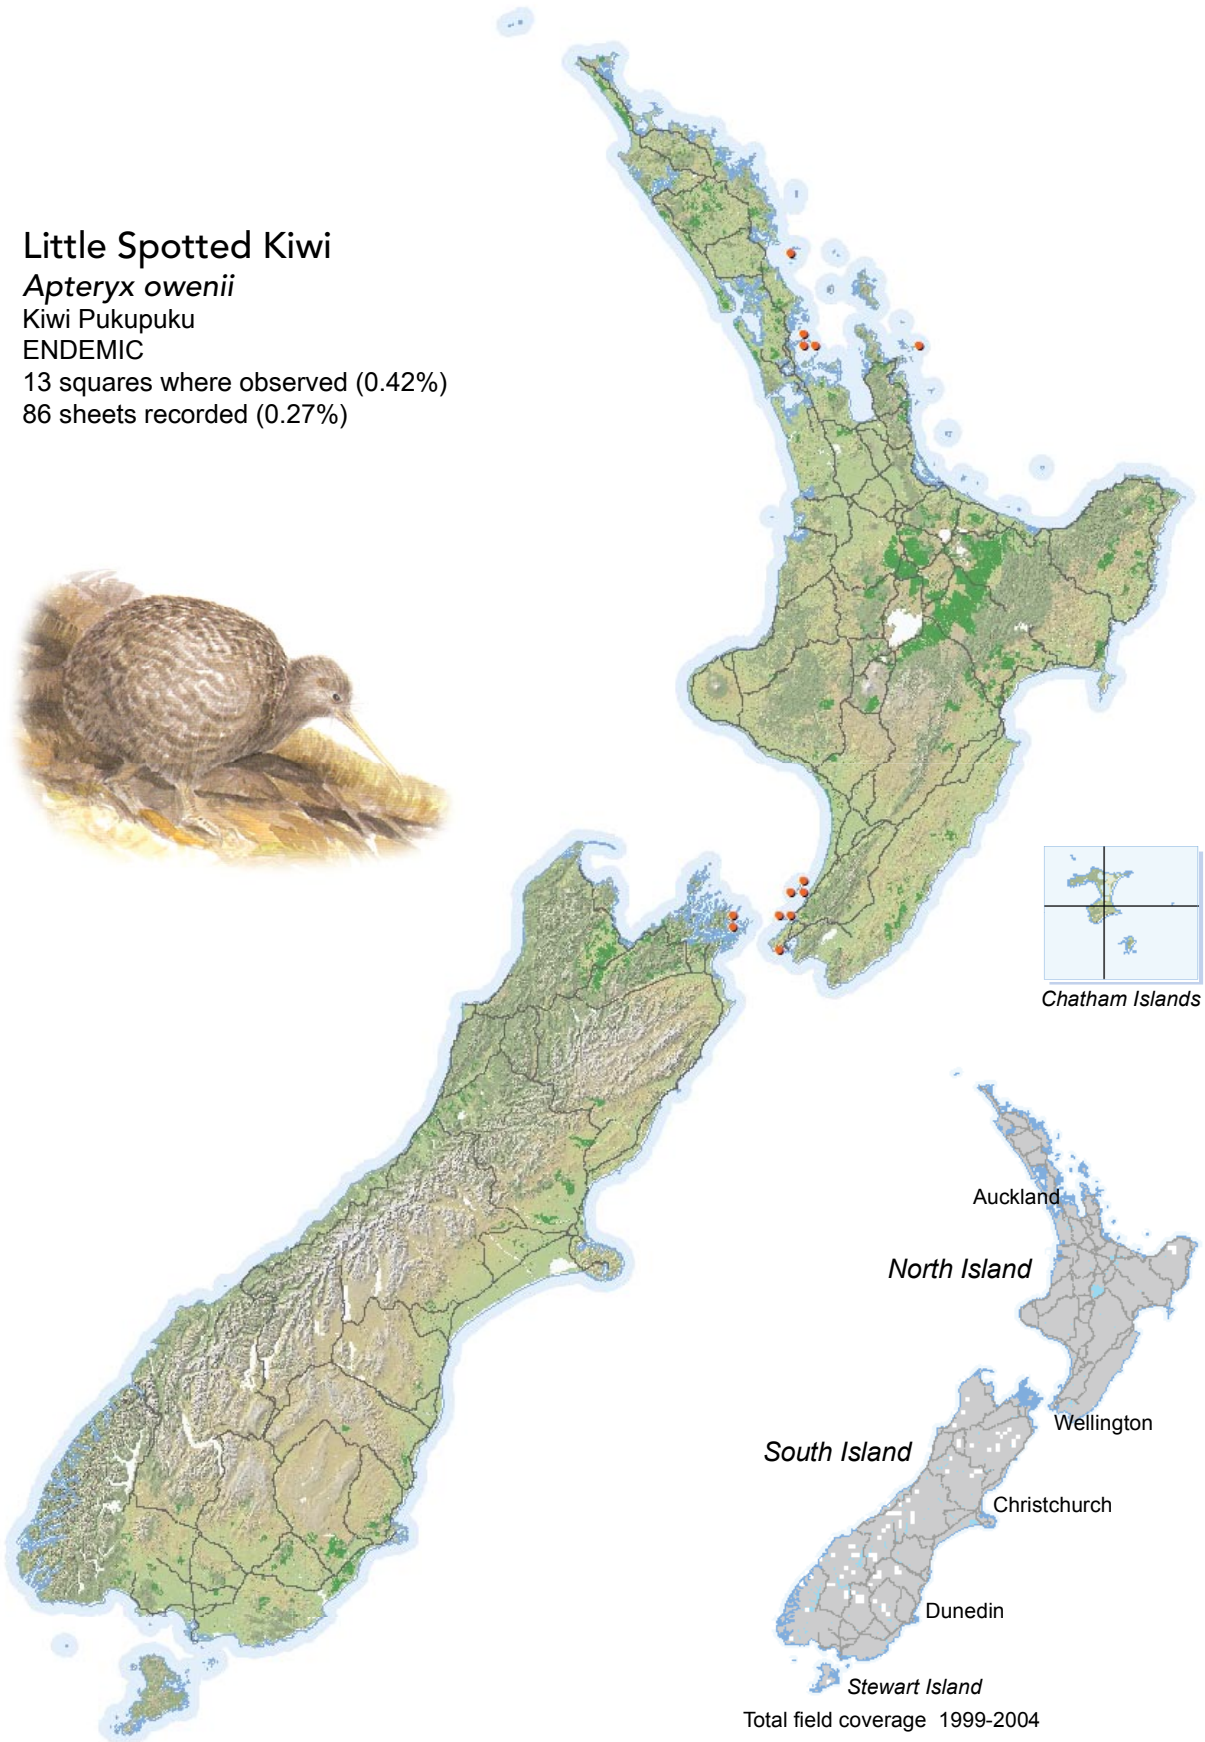

BIRD DISTRIBUTION IN NEW ZEALAND 1999-2004 - WEBATLAS

CJR Robertson, P Hyvönen, MJ Fraser and CR Pickard.

© Ornithological Society of New Zealand Inc. P O Box 834, Nelson 7040, New Zealand

Little Spotted Kiwi

Apteryx owenii

Kiwi Pukupuku

ENDEMIC

13 squares where observed (0.42%)

86 sheets recorded (0.27%)

[Summary sourced from 10km grid square field surveys published as the ATLAS OF BIRD DISTRIBUTION IN NEW ZEALAND 1999-2004. Robertson *et al.*, 2007. ISBN 0 9582486 5 6. Illustration by DJ Onley from THE FIELD GUIDE TO THE BIRDS OF NEW ZEALAND. HA Robertson & BD Heather, 2005. ISBN 0 14 302040 4]