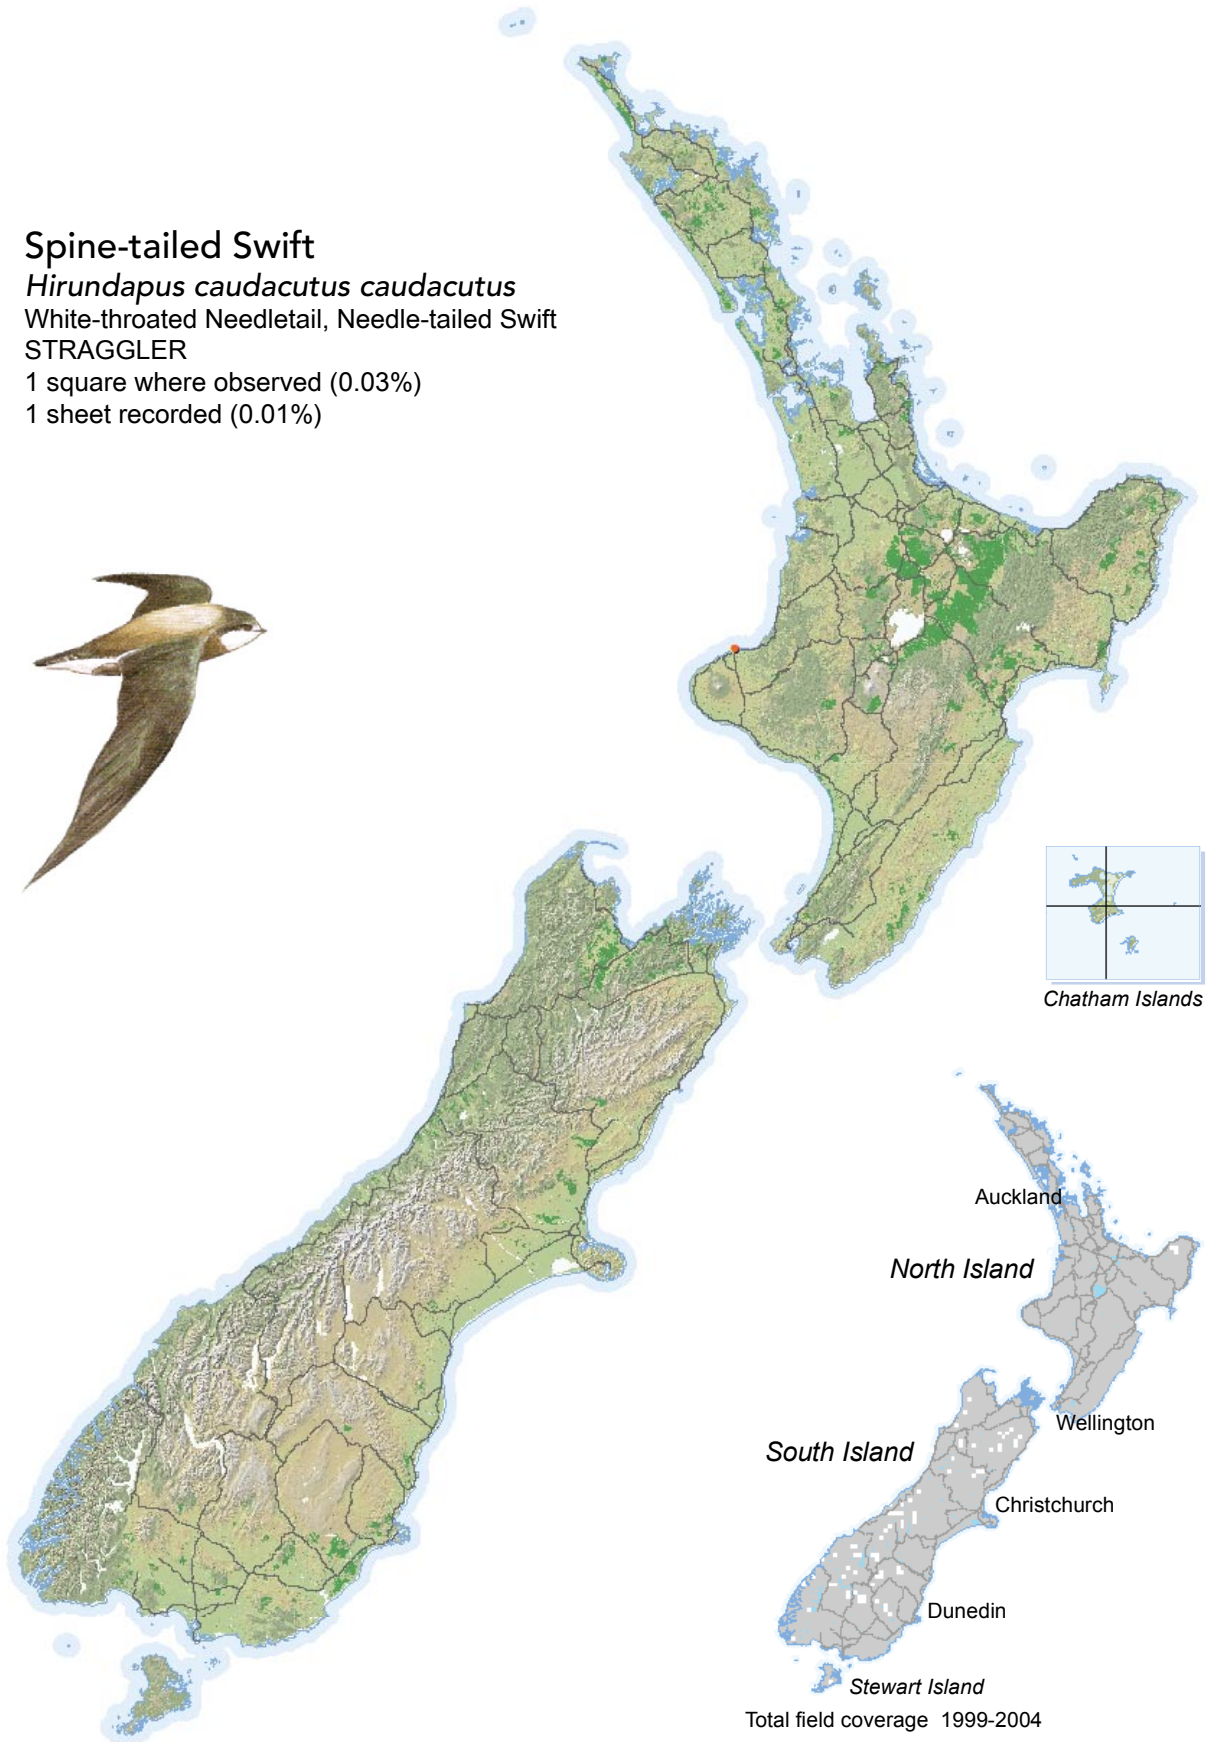

BIRD DISTRIBUTION IN NEW ZEALAND 1999-2004 - WEBATLAS

CJR Robertson, P Hyvönen, MJ Fraser and CR Pickard.

© Ornithological Society of New Zealand Inc. P O Box 834, Nelson 7040, New Zealand

Spine-tailed Swift

Hirundapus caudacutus caudacutus

White-throated Needletail, Needle-tailed Swift

STRAGGLER

1 square where observed (0.03%)

1 sheet recorded (0.01%)

[Summary sourced from 10km grid square field surveys published as the ATLAS OF BIRD DISTRIBUTION IN NEW ZEALAND 1999-2004. Robertson *et al.*, 2007. ISBN 0 9582486 5 6. Illustration by DJ Onley from THE FIELD GUIDE TO THE BIRDS OF NEW ZEALAND. HA Robertson & BD Heather, 2005. ISBN 0 14 302040 4]