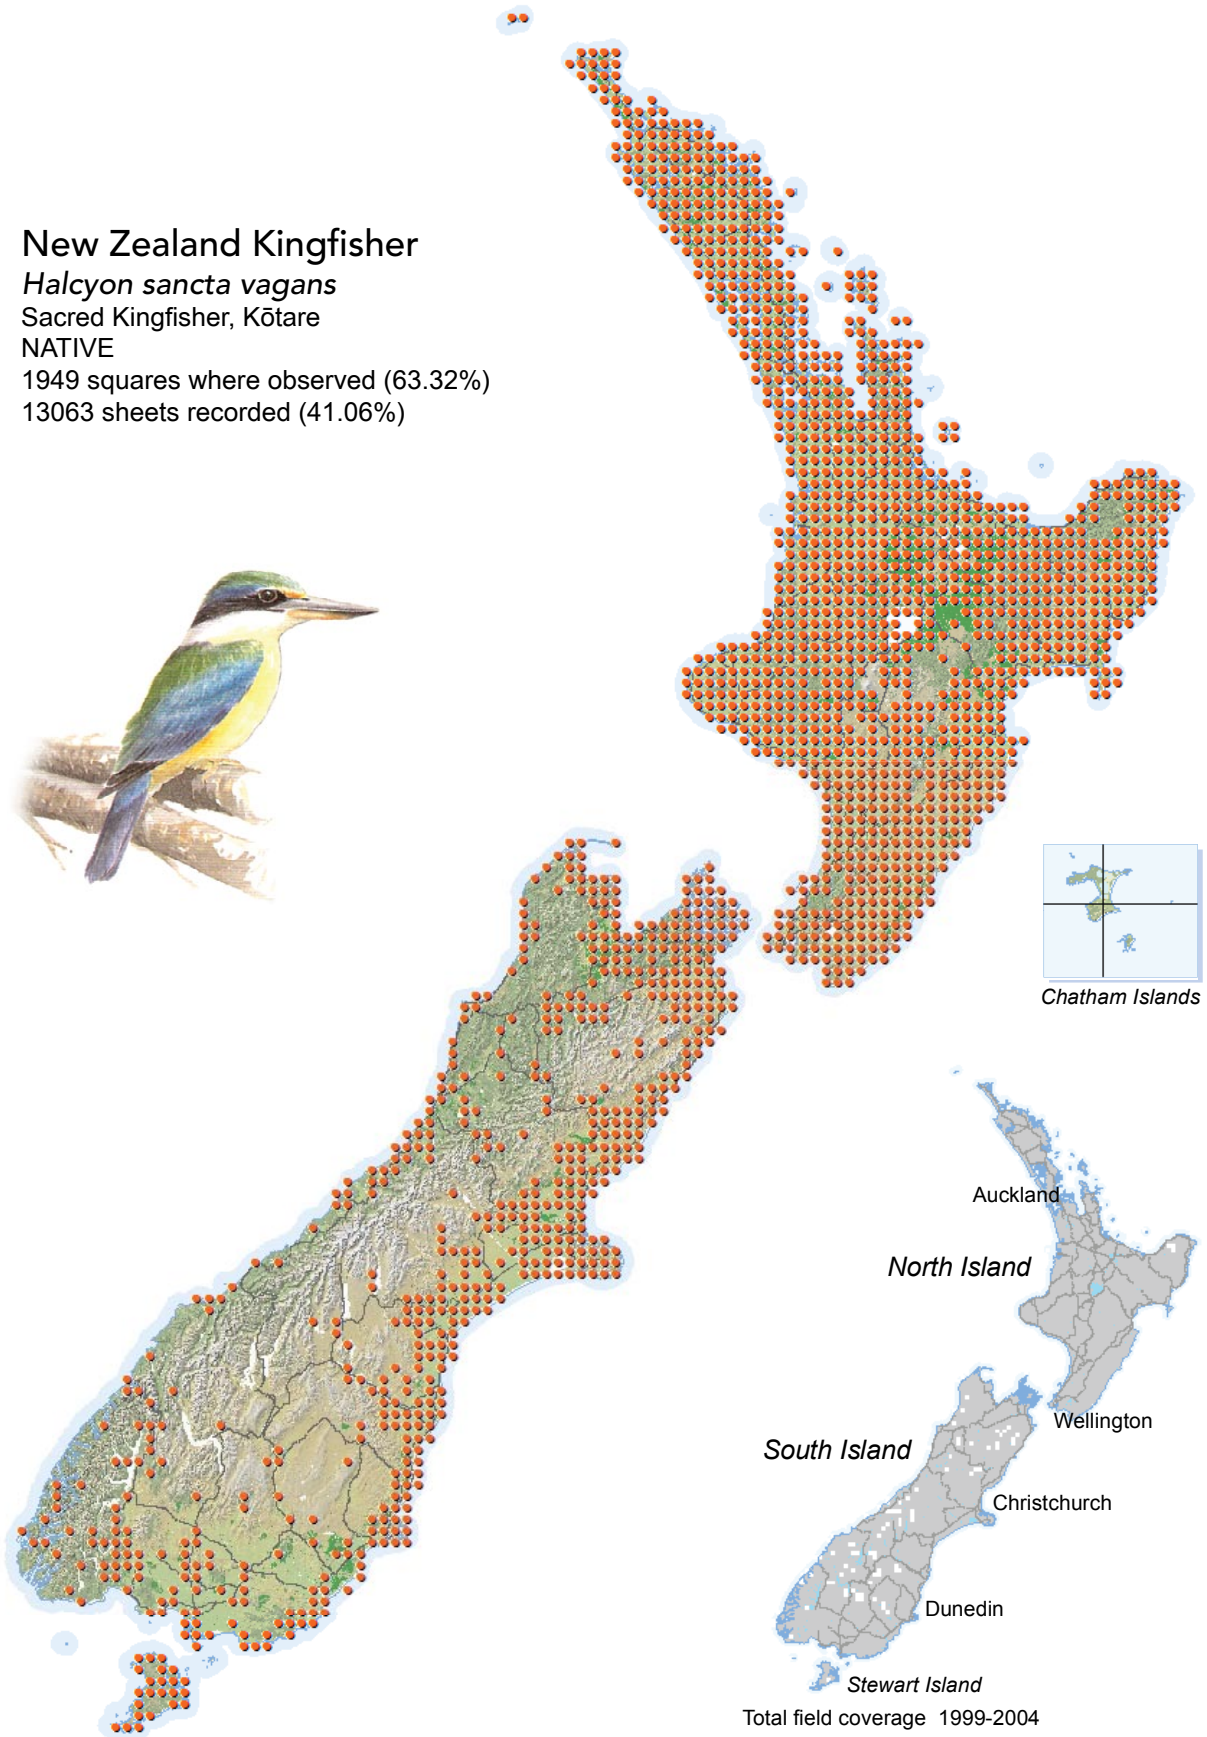

## New Zealand Kingfisher

*Halcyon sancta vagans*

Sacred Kingfisher, Kōtare

NATIVE

1949 squares where observed (63.32%)

13063 sheets recorded (41.06%)

[Summary sourced from 10km grid square field surveys published as the ATLAS OF BIRD DISTRIBUTION IN NEW ZEALAND 1999-2004. Robertson *et al.*, 2007. ISBN 0 9582486 5 6. Illustration by DJ Onley from THE FIELD GUIDE TO THE BIRDS OF NEW ZEALAND. HA Robertson & BD Heather, 2005. ISBN 0 14 302040 4]