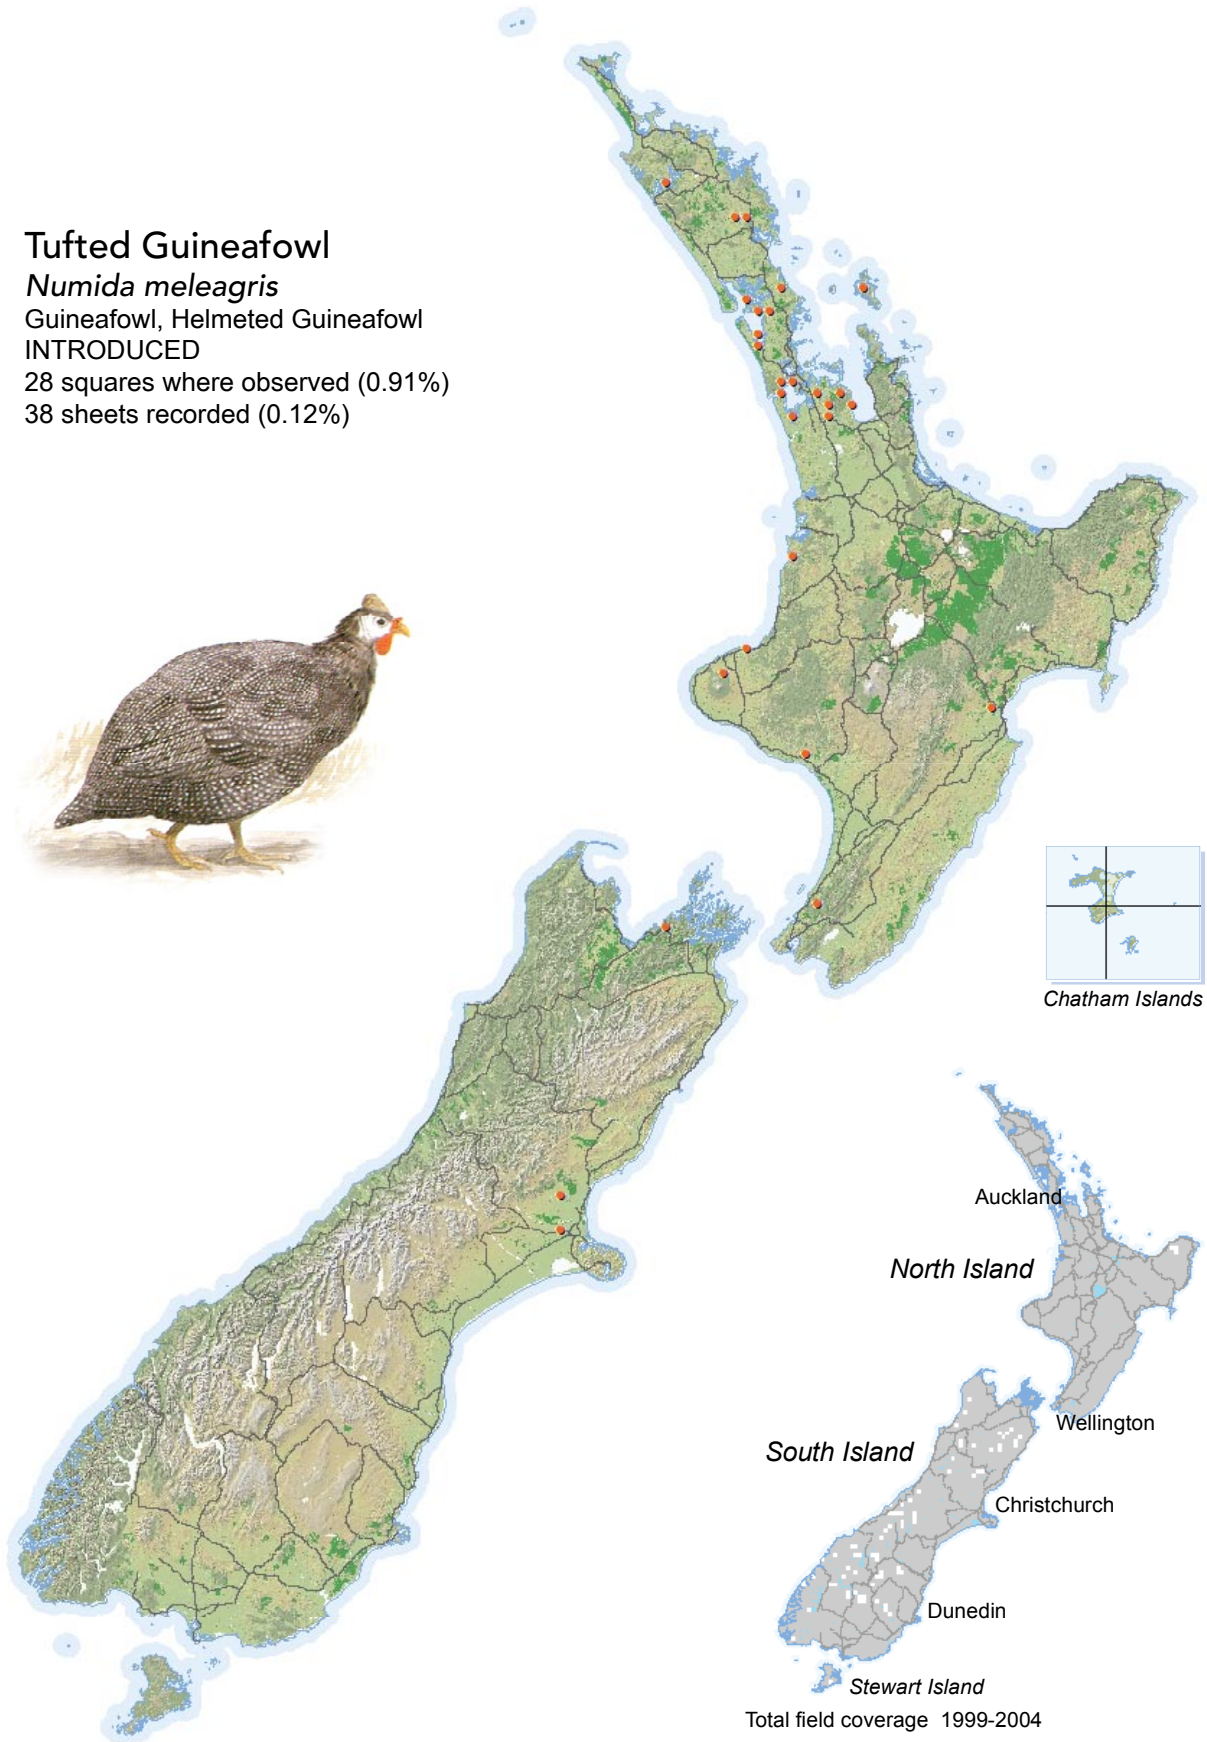

BIRD DISTRIBUTION IN NEW ZEALAND 1999-2004 - WEBATLAS

CJR Robertson, P Hyvönen, MJ Fraser and CR Pickard.

© Ornithological Society of New Zealand Inc. P O Box 834, Nelson 7040, New Zealand

Tufted Guineafowl

Numida meleagris

Guineafowl, Helmeted Guineafowl

INTRODUCED

28 squares where observed (0.91%)

38 sheets recorded (0.12%)

[Summary sourced from 10km grid square field surveys published as the ATLAS OF BIRD DISTRIBUTION IN NEW ZEALAND 1999-2004. Robertson *et al.*, 2007. ISBN 0 9582486 5 6. Illustration by DJ Onley from THE FIELD GUIDE TO THE BIRDS OF NEW ZEALAND. HA Robertson & BD Heather, 2005. ISBN 0 14 302040 4]