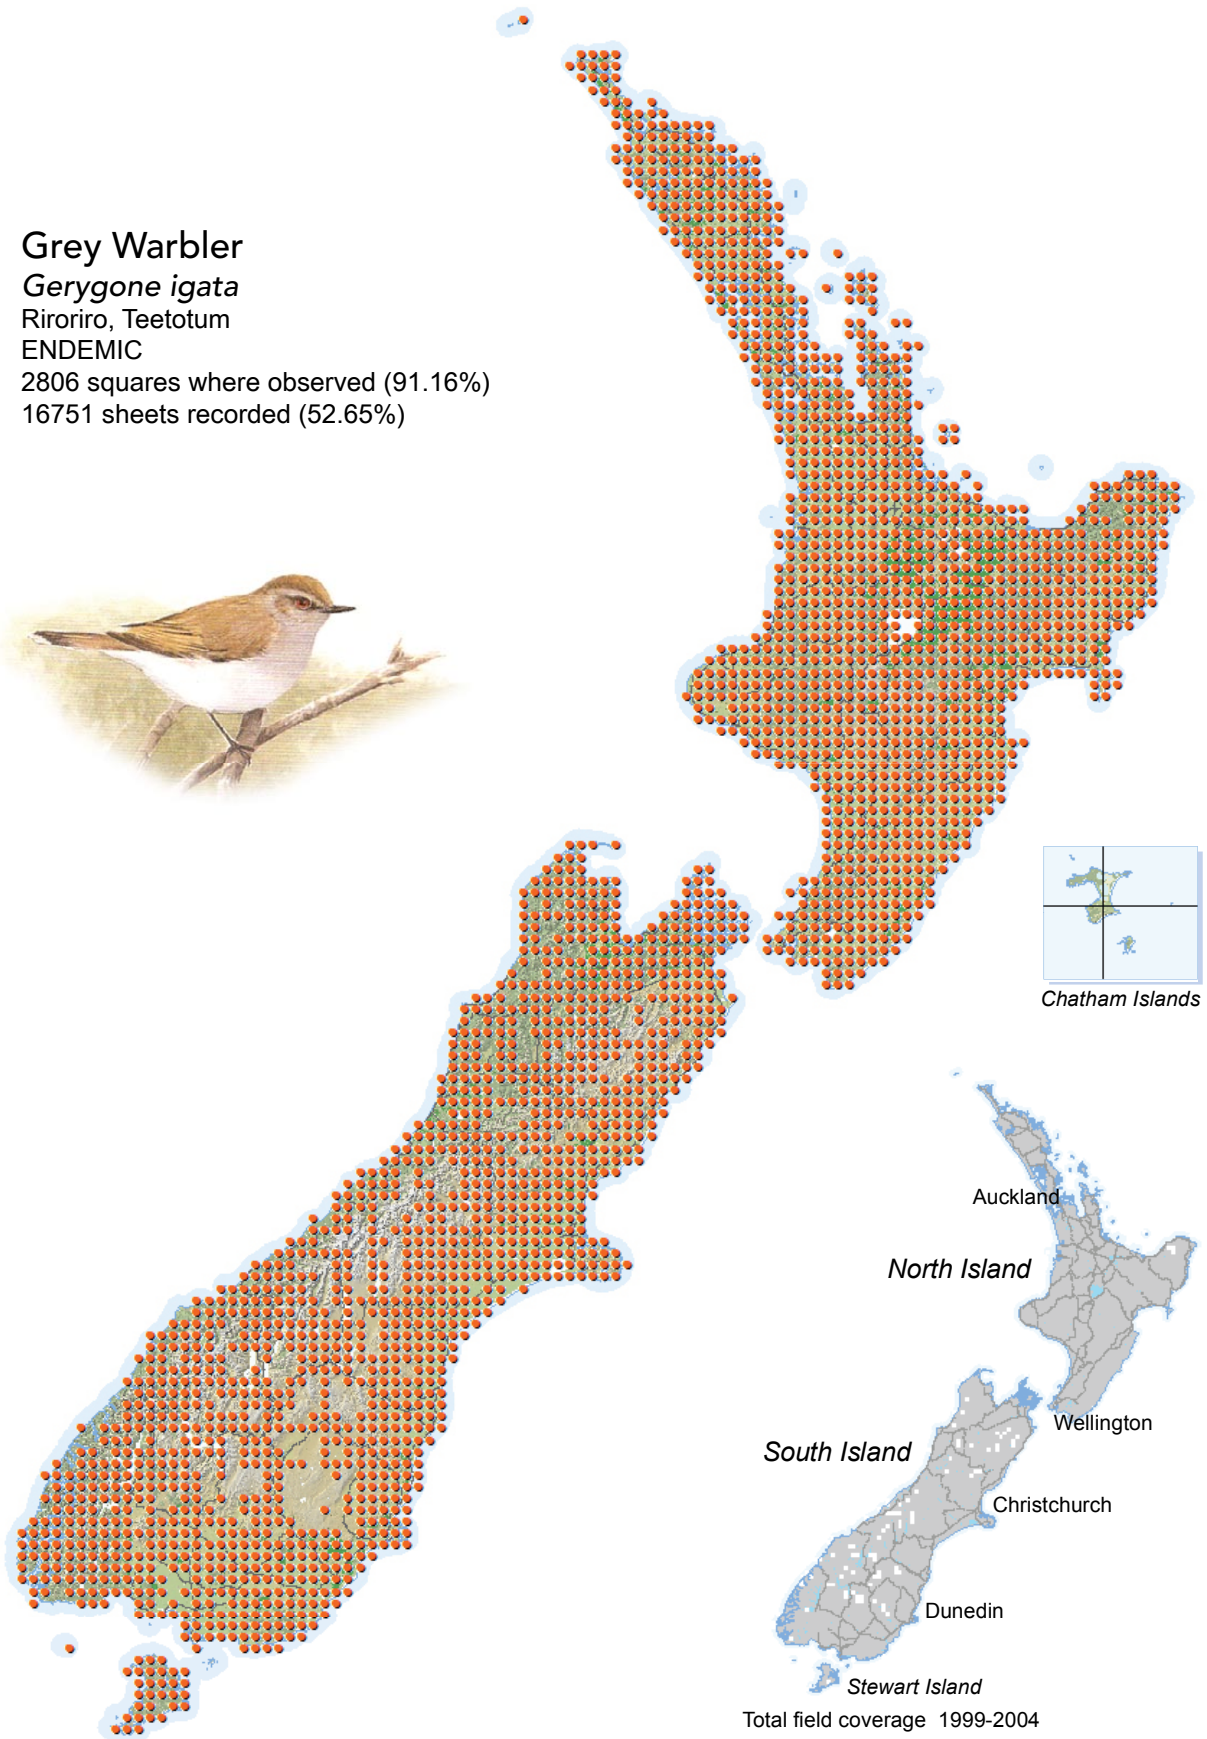

BIRD DISTRIBUTION IN NEW ZEALAND 1999-2004 - WEBATLAS

CJR Robertson, P Hyvönen, MJ Fraser and CR Pickard.

© Ornithological Society of New Zealand Inc. P O Box 834, Nelson 7040, New Zealand

Grey Warbler

Gerygone igata

Riroriro, Teetotum

ENDEMIC

2806 squares where observed (91.16%)

16751 sheets recorded (52.65%)

[Summary sourced from 10km grid square field surveys published as the ATLAS OF BIRD DISTRIBUTION IN NEW ZEALAND 1999-2004. Robertson *et al.*, 2007. ISBN 0 9582486 5 6. Illustration by DJ Onley from THE FIELD GUIDE TO THE BIRDS OF NEW ZEALAND. HA Robertson & BD Heather, 2005. ISBN 0 14 302040 4]