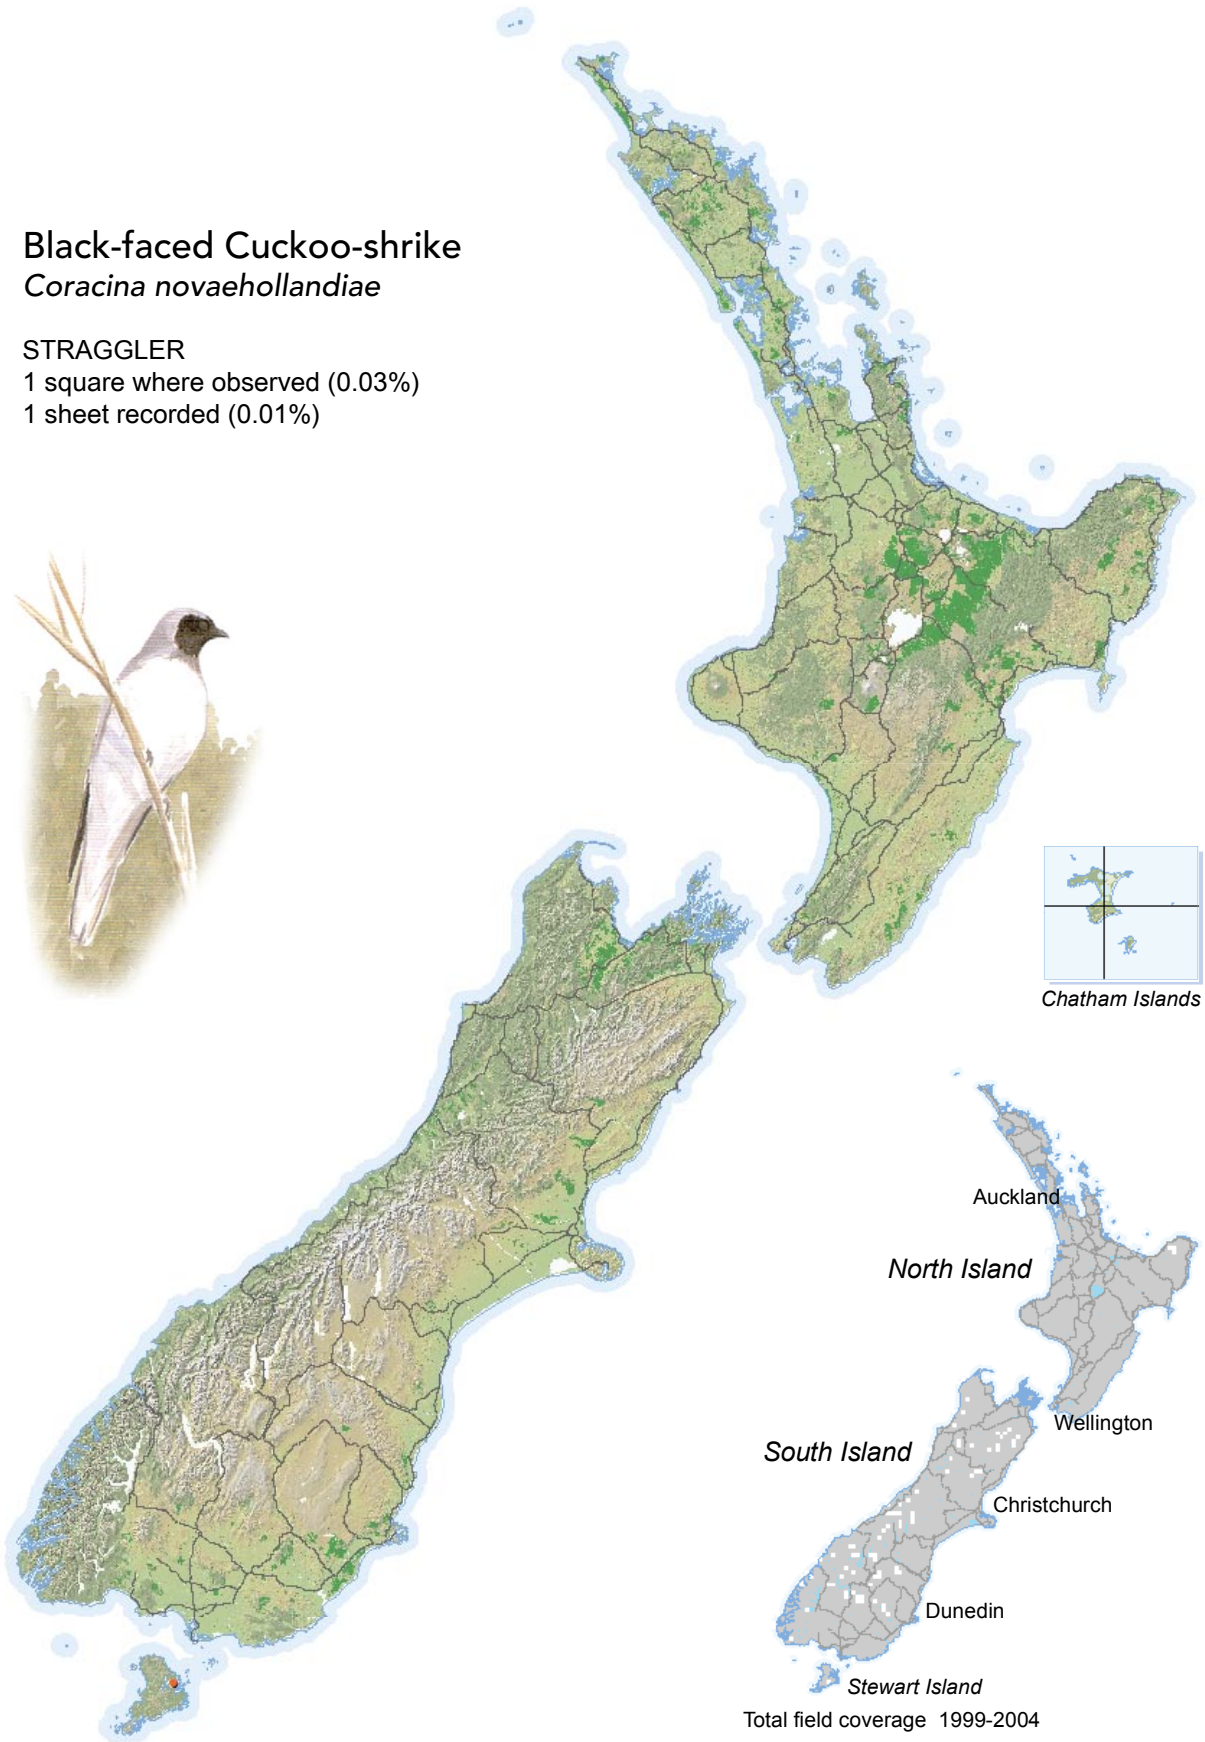

## Black-faced Cuckoo-shrike *Coracina novaehollandiae*

### STRAGGLER

1 square where observed (0.03%)

1 sheet recorded (0.01%)

[Summary sourced from 10km grid square field surveys published as the ATLAS OF BIRD DISTRIBUTION IN NEW ZEALAND 1999-2004. Robertson *et al.*, 2007. ISBN 0 9582486 5 6. Illustration by DJ Onley from THE FIELD GUIDE TO THE BIRDS OF NEW ZEALAND. HA Robertson & BD Heather, 2005. ISBN 0 14 302040 4]