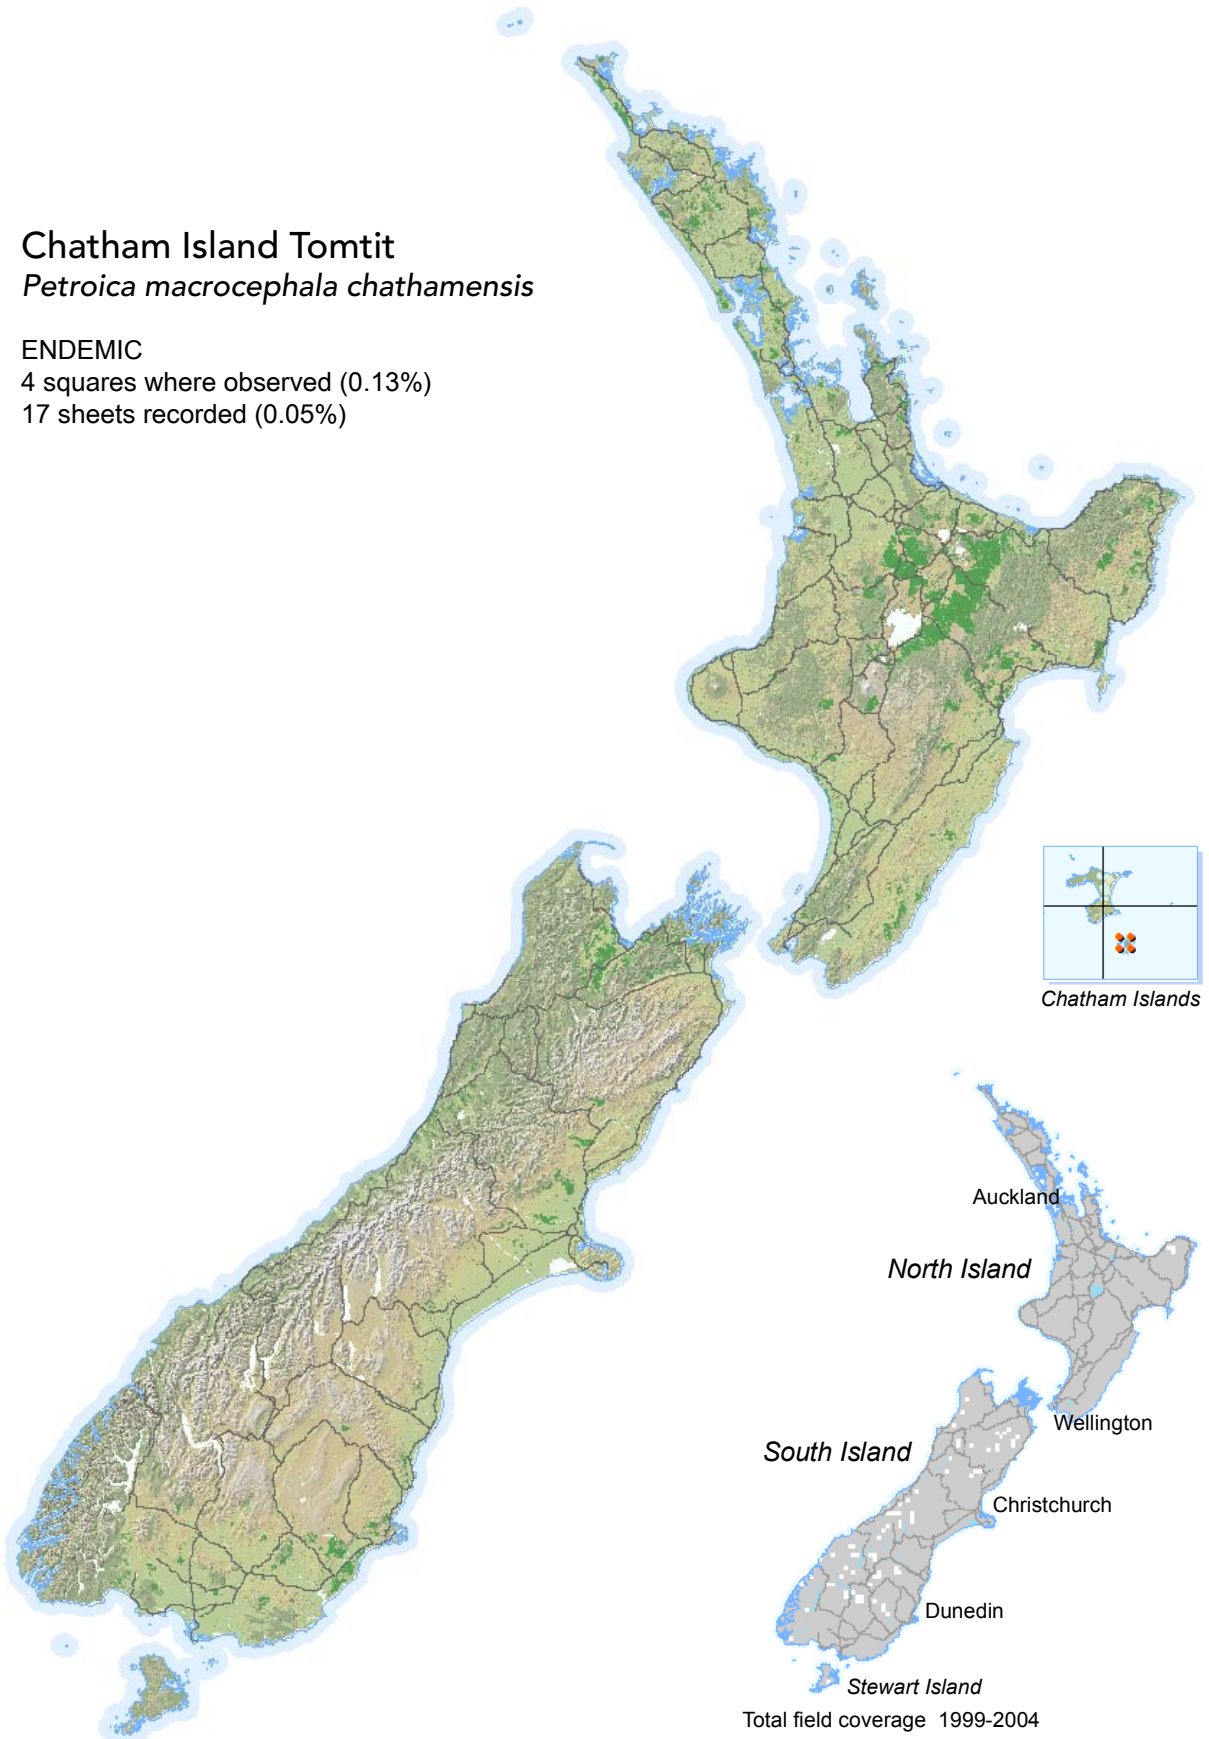

BIRD DISTRIBUTION IN NEW ZEALAND 1999-2004 - WEBATLAS

CJR Robertson, P Hyvönen, MJ Fraser and CR Pickard.

© Ornithological Society of New Zealand Inc. P O Box 834, Nelson 7040, New Zealand

Chatham Island Tomtit *Petroica macrocephala chathamensis*

ENDEMIC

4 squares where observed (0.13%)

17 sheets recorded (0.05%)

[Summary sourced from 10km grid square field surveys published as the ATLAS OF BIRD DISTRIBUTION IN NEW ZEALAND 1999-2004. Robertson *et al.*, 2007. ISBN 0 9582486 5 6. Illustration by DJ Onley from THE FIELD GUIDE TO THE BIRDS OF NEW ZEALAND. HA Robertson & BD Heather, 2005. ISBN 0 14 302040 4]