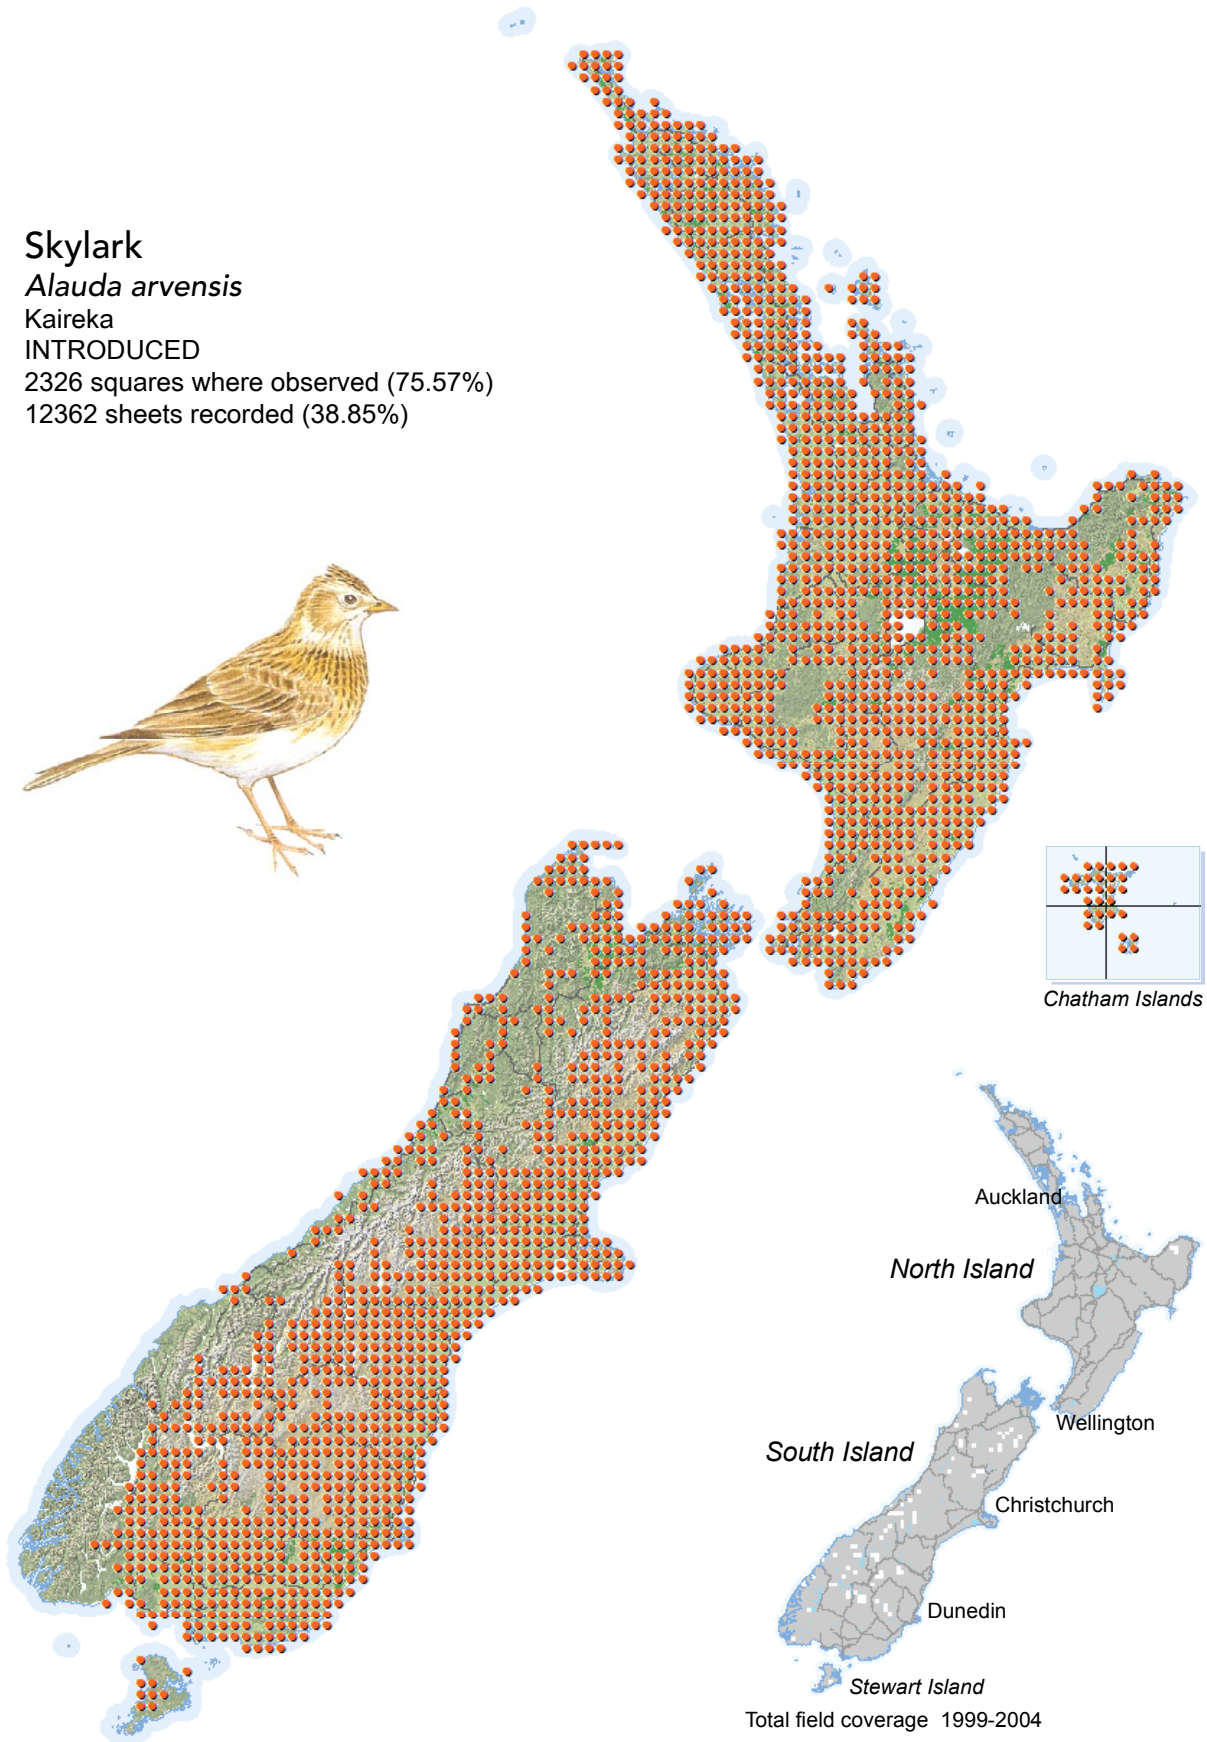

BIRD DISTRIBUTION IN NEW ZEALAND 1999-2004 - WEBATLAS

CJR Robertson, P Hyvönen, MJ Fraser and CR Pickard.

© Ornithological Society of New Zealand Inc. P O Box 834, Nelson 7040, New Zealand

Skylark

Alauda arvensis

Kaireka

INTRODUCED

2326 squares where observed (75.57%)

12362 sheets recorded (38.85%)

[Summary sourced from 10km grid square field surveys published as the ATLAS OF BIRD DISTRIBUTION IN NEW ZEALAND 1999-2004. Robertson *et al.*, 2007. ISBN 0 9582486 5 6. Illustration by DJ Onley from THE FIELD GUIDE TO THE BIRDS OF NEW ZEALAND. HA Robertson & BD Heather, 2005. ISBN 0 14 302040 4]