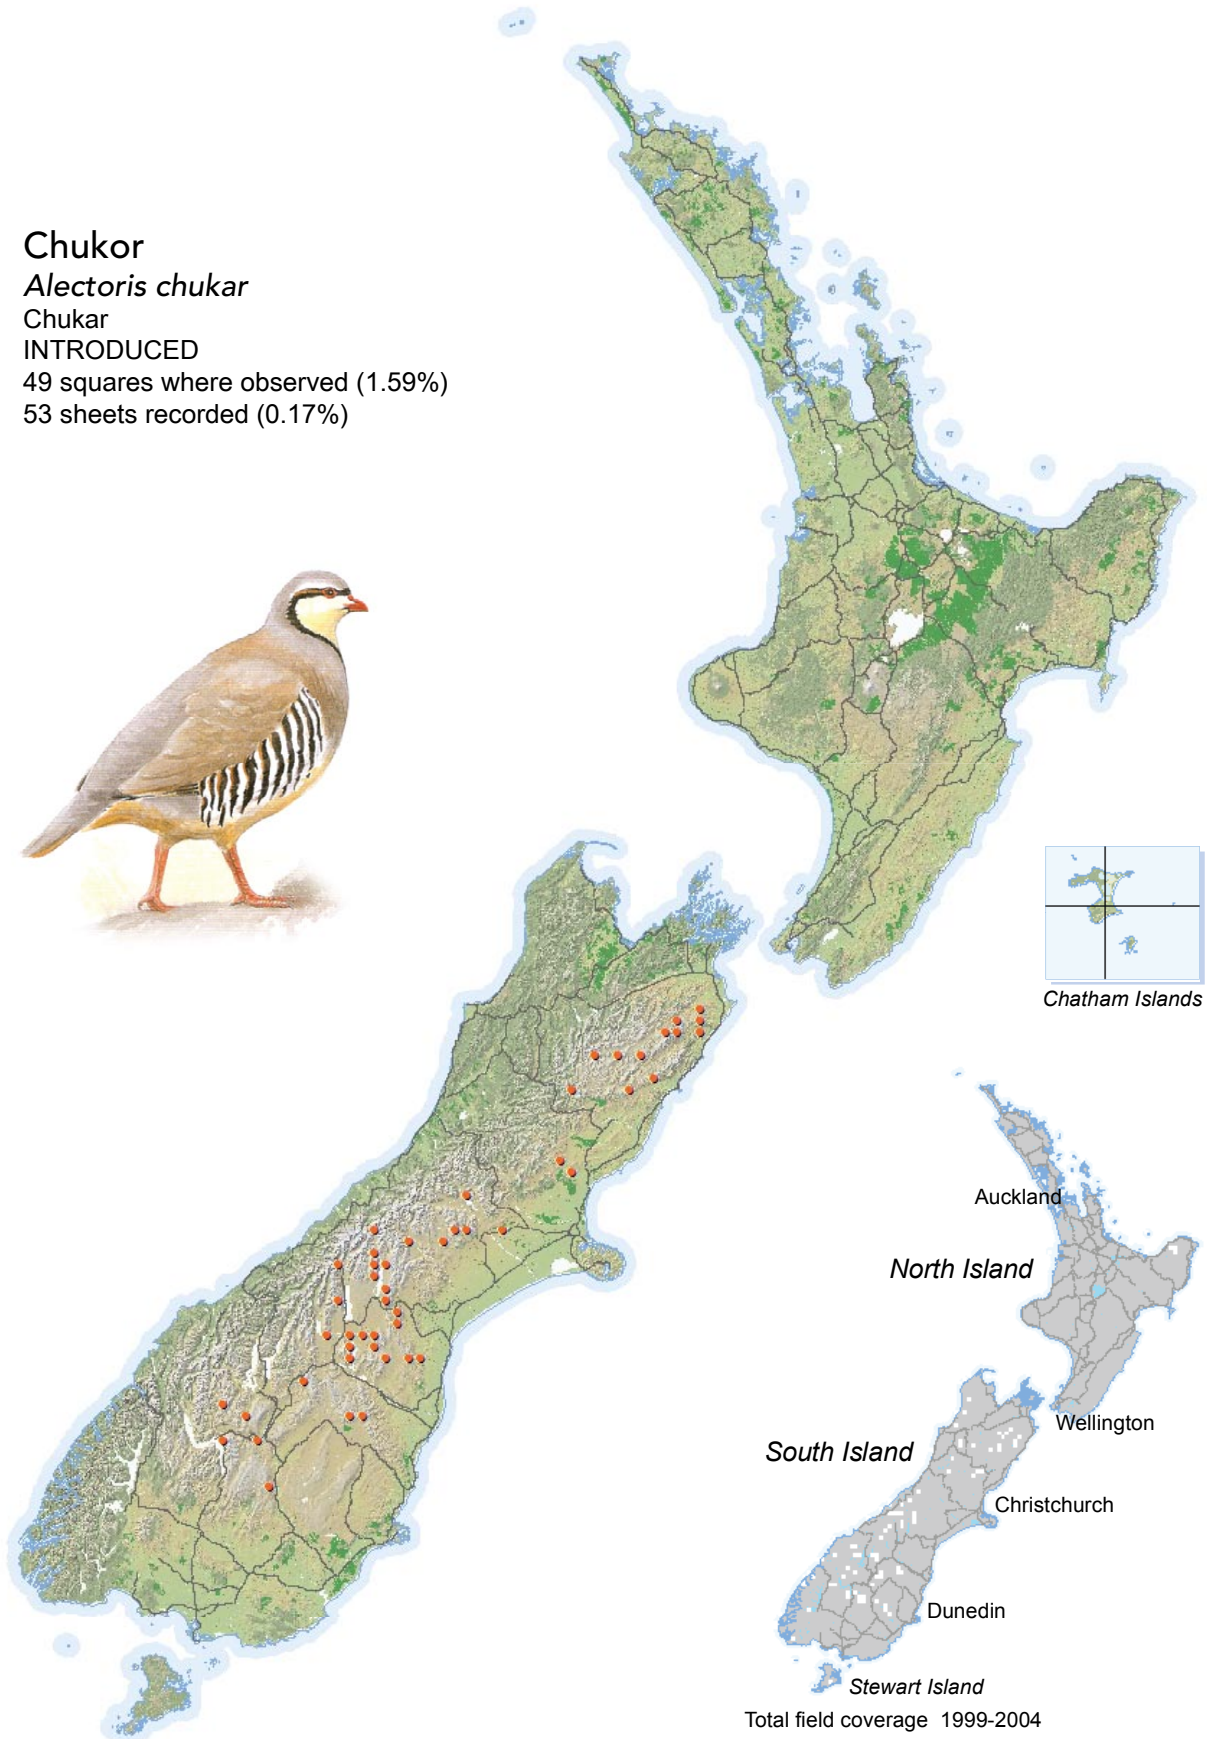

BIRD DISTRIBUTION IN NEW ZEALAND 1999-2004 - WEBATLAS

CJR Robertson, P Hyvönen, MJ Fraser and CR Pickard.

© Ornithological Society of New Zealand Inc. P O Box 834, Nelson 7040, New Zealand

Chukor

Alectoris chukar

Chukar

INTRODUCED

49 squares where observed (1.59%)

53 sheets recorded (0.17%)

[Summary sourced from 10km grid square field surveys published as the ATLAS OF BIRD DISTRIBUTION IN NEW ZEALAND 1999-2004. Robertson *et al.*, 2007. ISBN 0 9582486 5 6. Illustration by DJ Onley from THE FIELD GUIDE TO THE BIRDS OF NEW ZEALAND. HA Robertson & BD Heather, 2005. ISBN 0 14 302040 4]