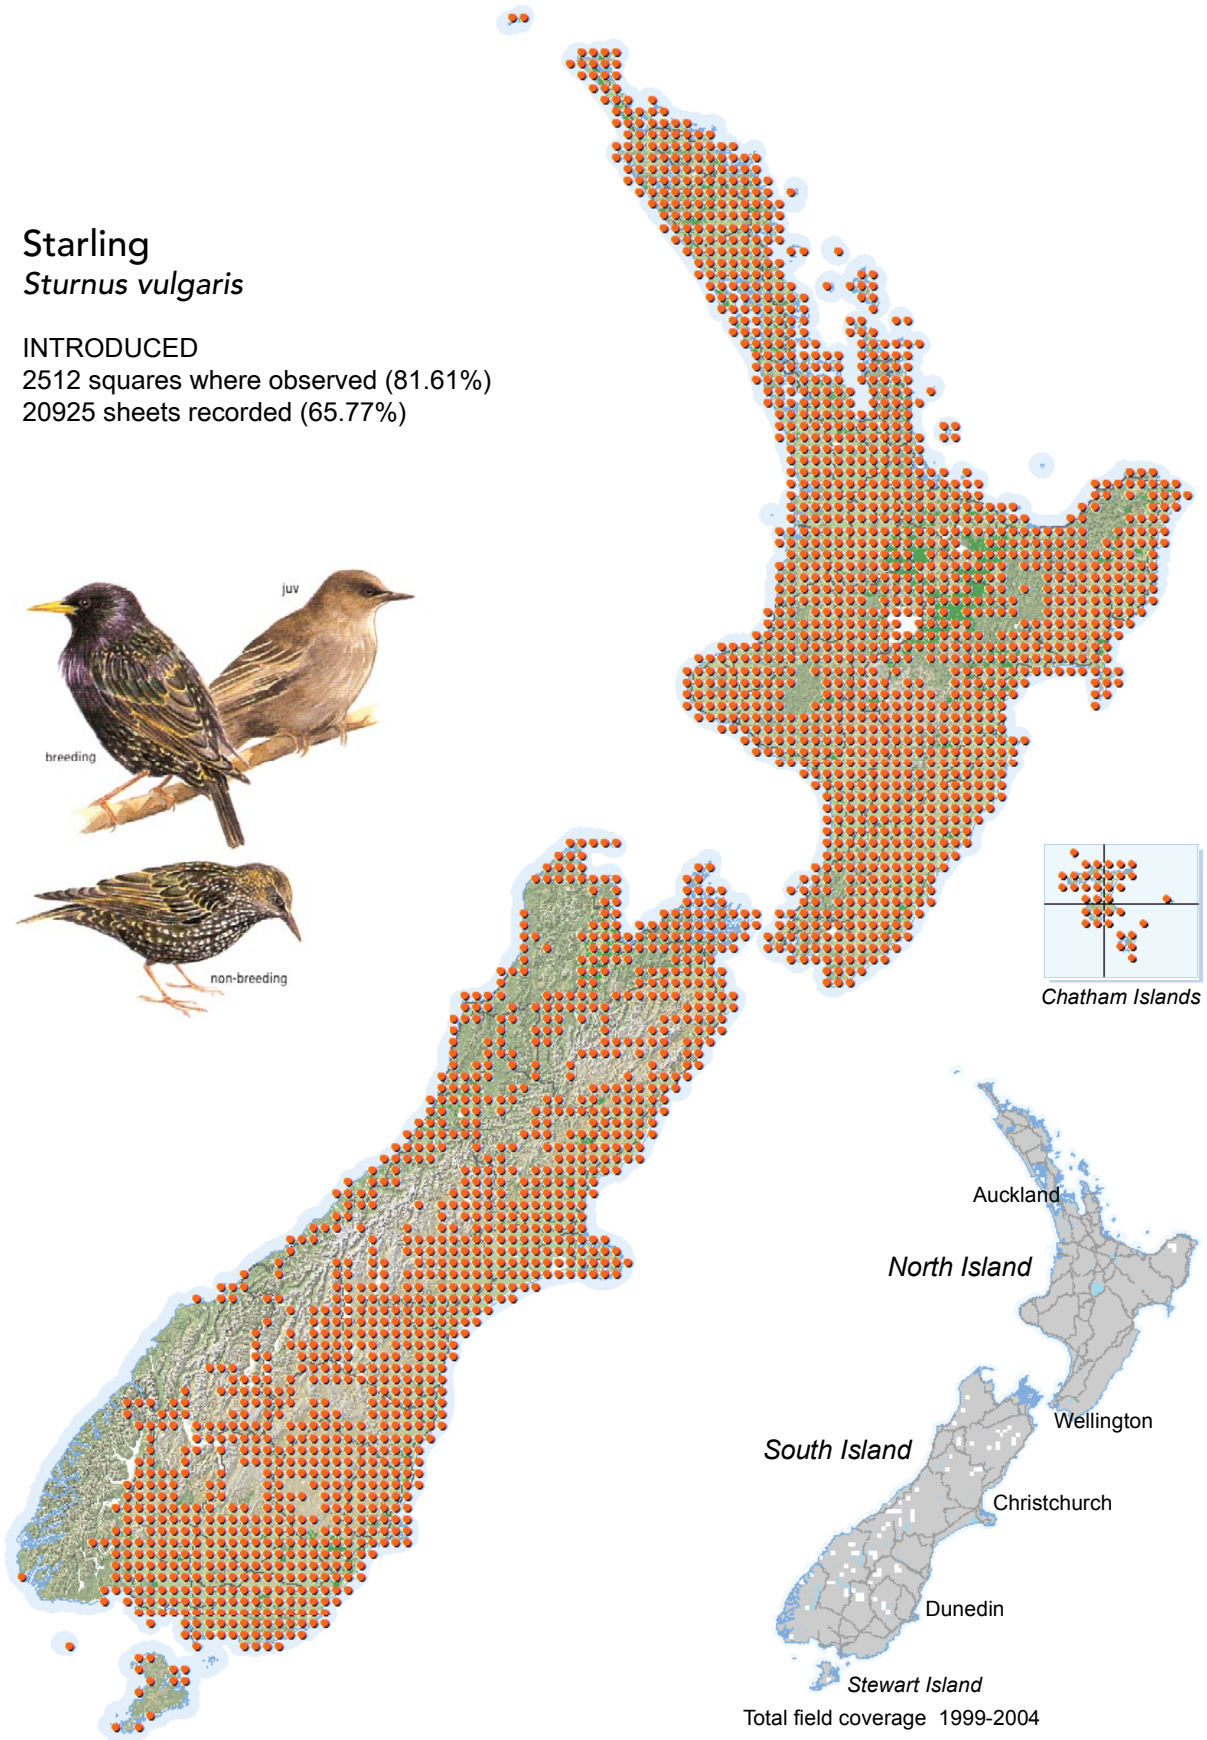

BIRD DISTRIBUTION IN NEW ZEALAND 1999-2004 - WEBATLAS

CJR Robertson, P Hyvönen, MJ Fraser and CR Pickard.

© Ornithological Society of New Zealand Inc. P O Box 834, Nelson 7040, New Zealand

Starling *Sturnus vulgaris*

INTRODUCED

2512 squares where observed (81.61%)

20925 sheets recorded (65.77%)

[Summary sourced from 10km grid square field surveys published as the ATLAS OF BIRD DISTRIBUTION IN NEW ZEALAND 1999-2004. Robertson *et al.*, 2007. ISBN 0 9582486 5 6. Illustration by DJ Onley from THE FIELD GUIDE TO THE BIRDS OF NEW ZEALAND. HA Robertson & BD Heather, 2005. ISBN 0 14 302040 4]