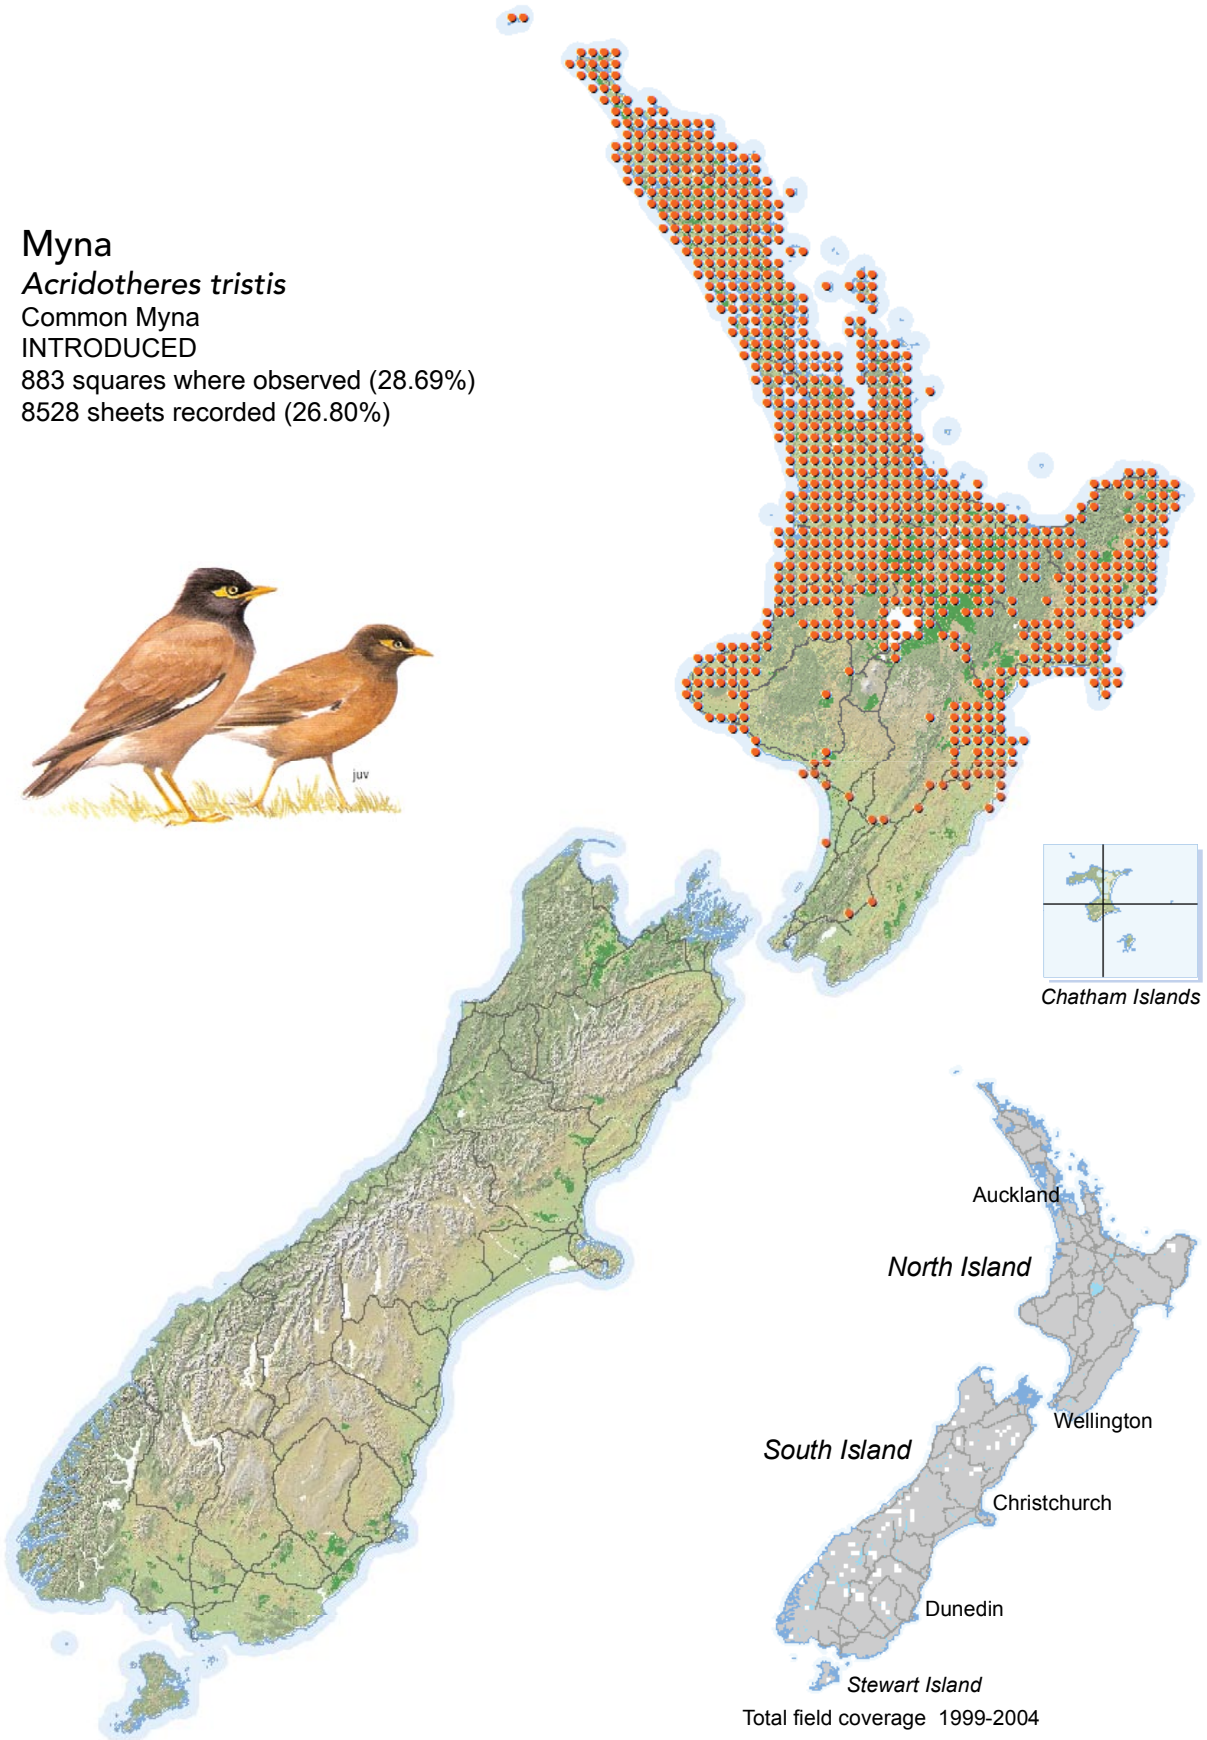

## Myna

*Acridotheres tristis*

Common Myna

INTRODUCED

883 squares where observed (28.69%)

8528 sheets recorded (26.80%)

[Summary sourced from 10km grid square field surveys published as the ATLAS OF BIRD DISTRIBUTION IN NEW ZEALAND 1999-2004. Robertson *et al.*, 2007. ISBN 0 9582486 5 6. Illustration by DJ Onley from THE FIELD GUIDE TO THE BIRDS OF NEW ZEALAND. HA Robertson & BD Heather, 2005. ISBN 0 14 302040 4]