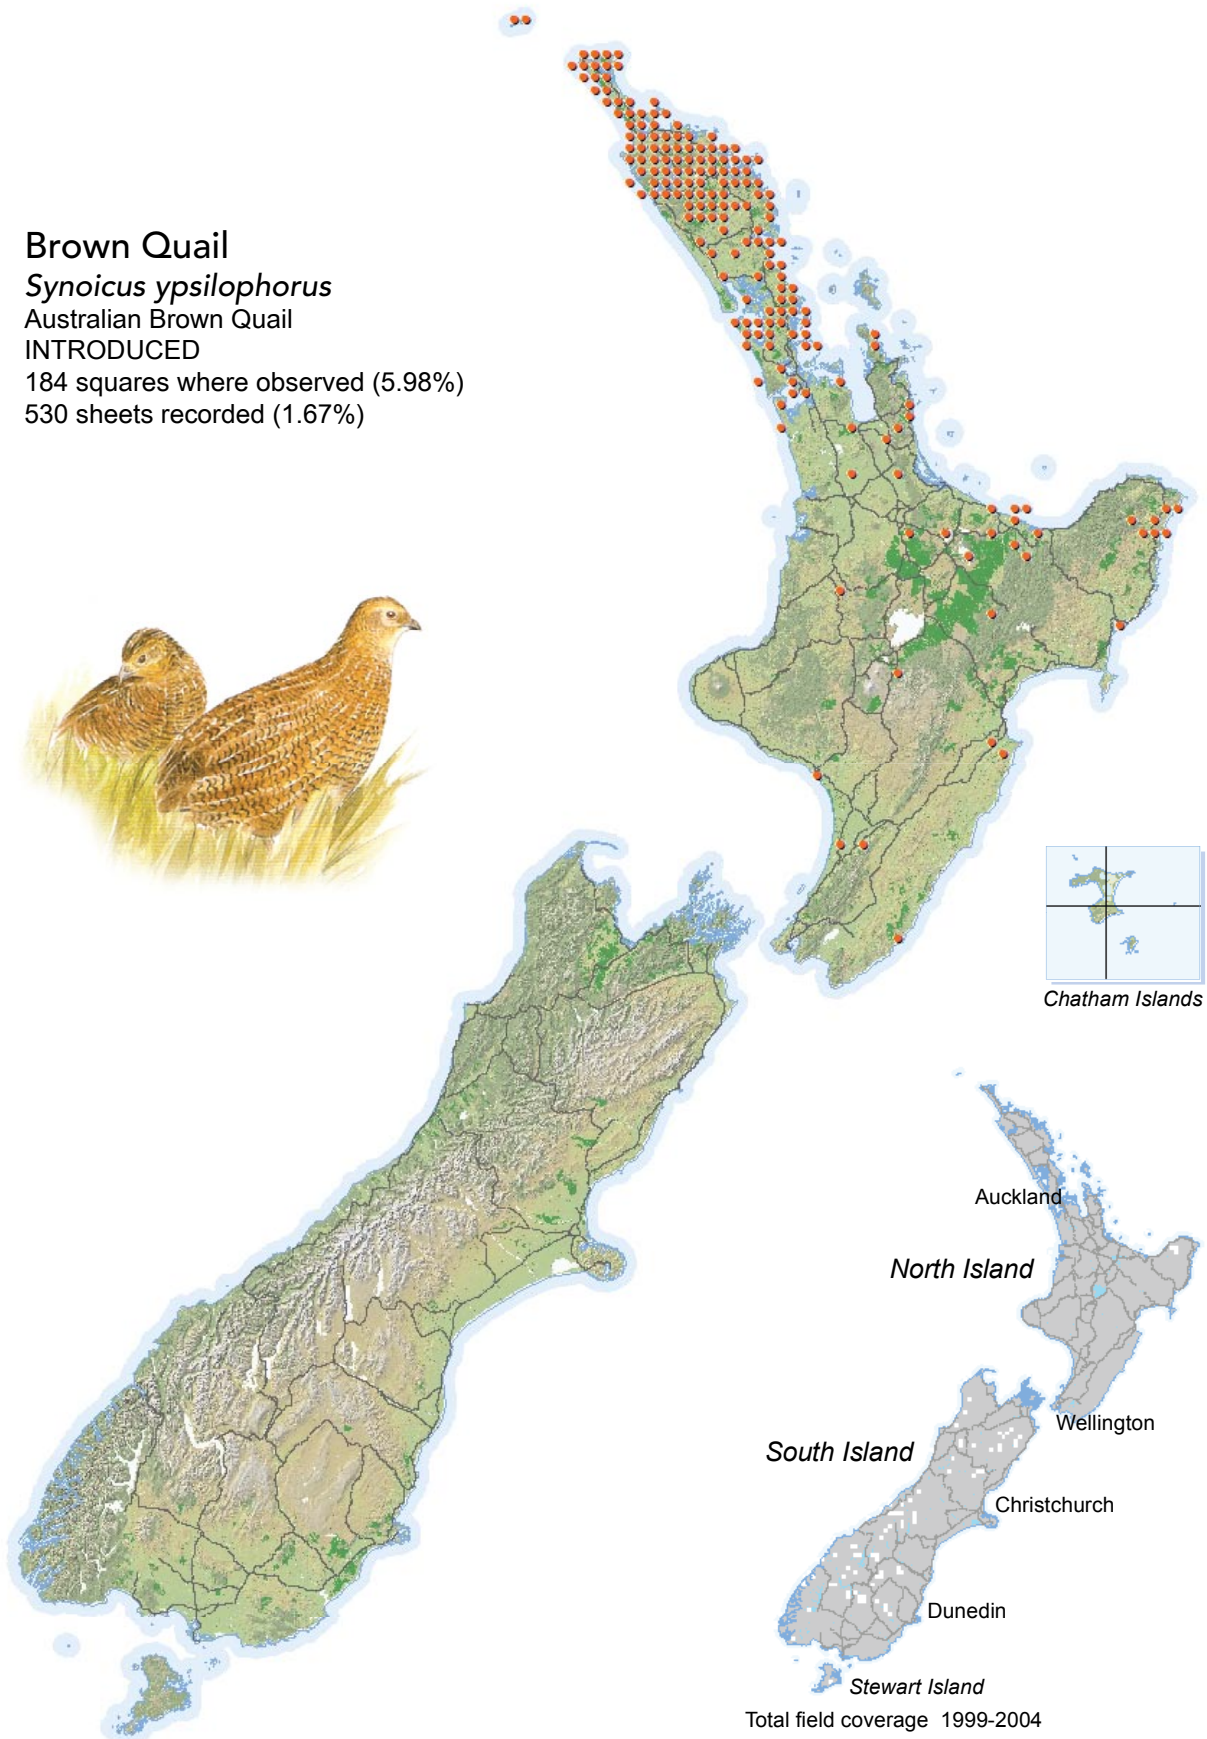

BIRD DISTRIBUTION IN NEW ZEALAND 1999-2004 - WEBATLAS

CJR Robertson, P Hyvönen, MJ Fraser and CR Pickard.

© Ornithological Society of New Zealand Inc. P O Box 834, Nelson 7040, New Zealand

Brown Quail

Synoicus ypsilophorus

Australian Brown Quail

INTRODUCED

184 squares where observed (5.98%)

530 sheets recorded (1.67%)

[Summary sourced from 10km grid square field surveys published as the ATLAS OF BIRD DISTRIBUTION IN NEW ZEALAND 1999-2004. Robertson *et al.*, 2007. ISBN 0 9582486 5 6. Illustration by DJ Onley from THE FIELD GUIDE TO THE BIRDS OF NEW ZEALAND. HA Robertson & BD Heather, 2005. ISBN 0 14 302040 4]