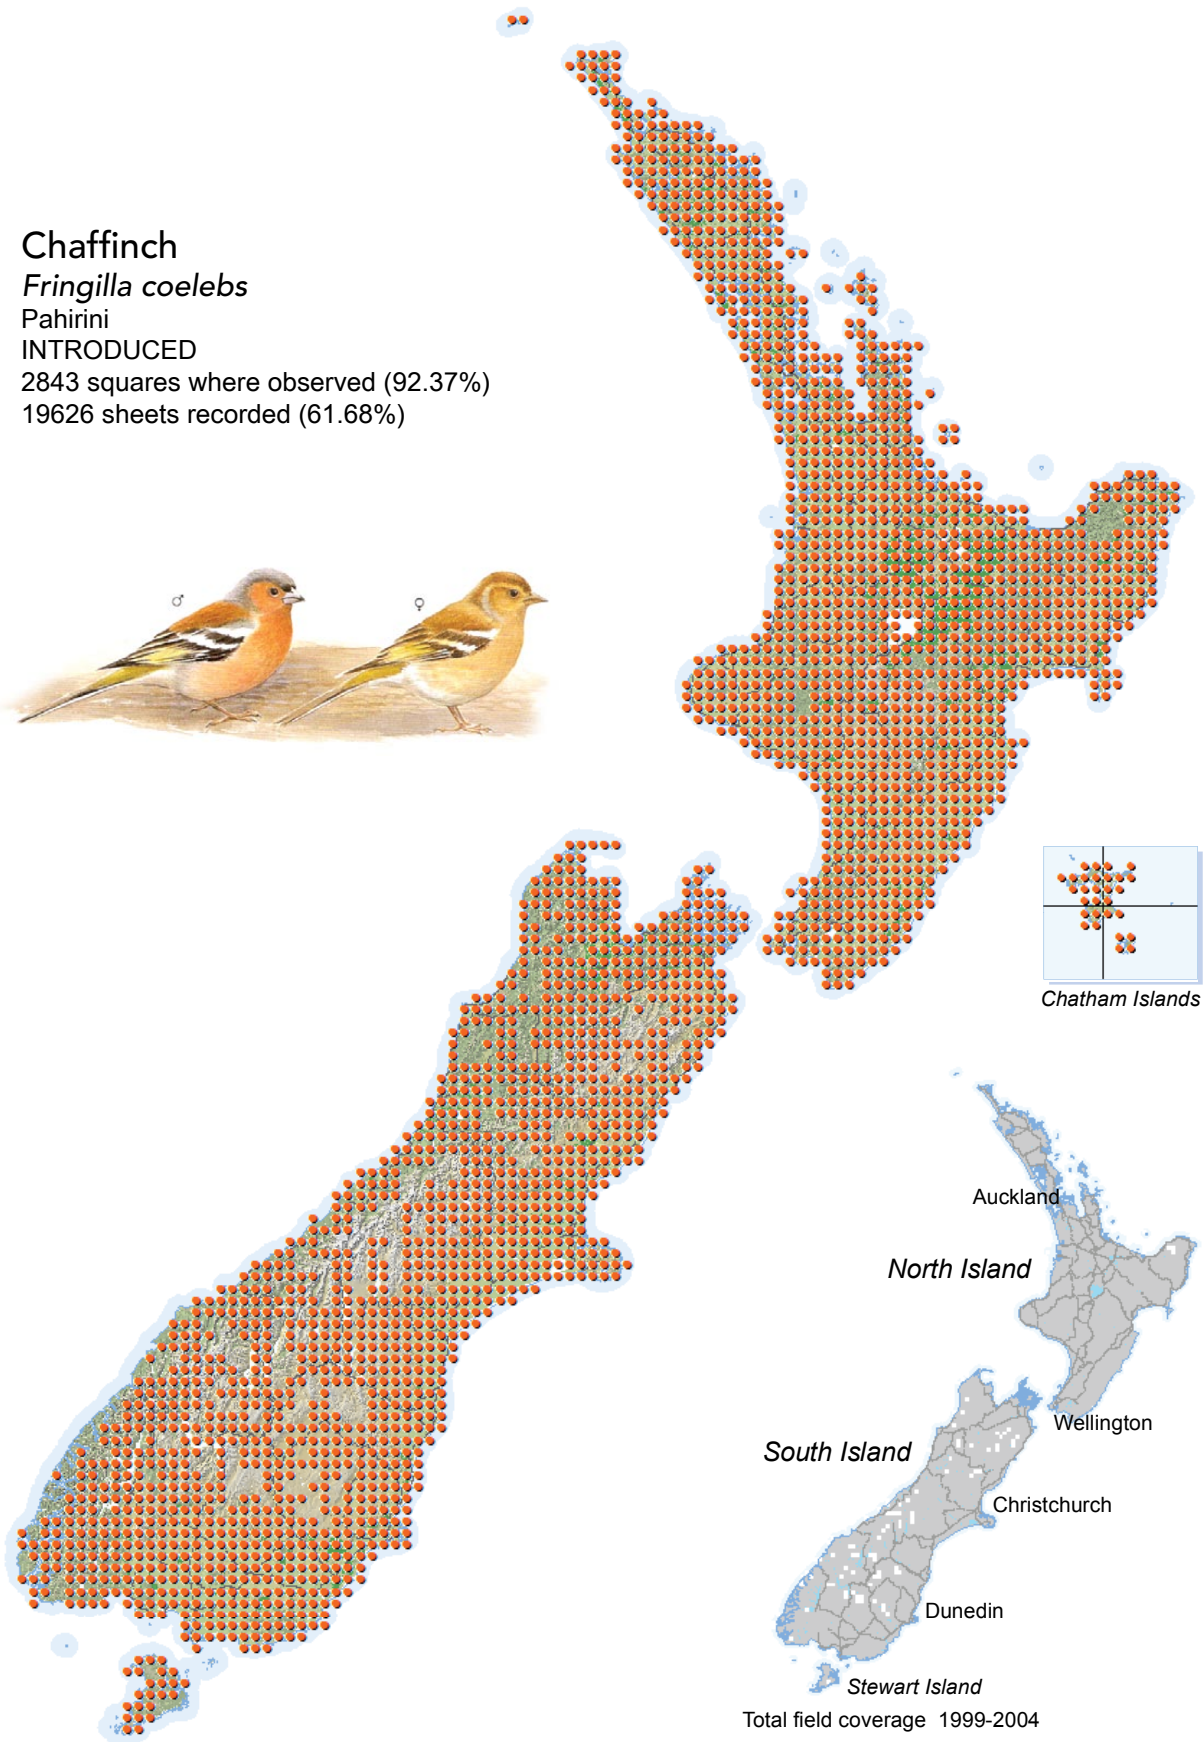

BIRD DISTRIBUTION IN NEW ZEALAND 1999-2004 - WEBATLAS

CJR Robertson, P Hyvönen, MJ Fraser and CR Pickard.

© Ornithological Society of New Zealand Inc. P O Box 834, Nelson 7040, New Zealand

Chaffinch

Fringilla coelebs

Pahirini

INTRODUCED

2843 squares where observed (92.37%)

19626 sheets recorded (61.68%)

[Summary sourced from 10km grid square field surveys published as the ATLAS OF BIRD DISTRIBUTION IN NEW ZEALAND 1999-2004. Robertson *et al.*, 2007. ISBN 0 9582486 5 6. Illustration by DJ Onley from THE FIELD GUIDE TO THE BIRDS OF NEW ZEALAND. HA Robertson & BD Heather, 2005. ISBN 0 14 302040 4]