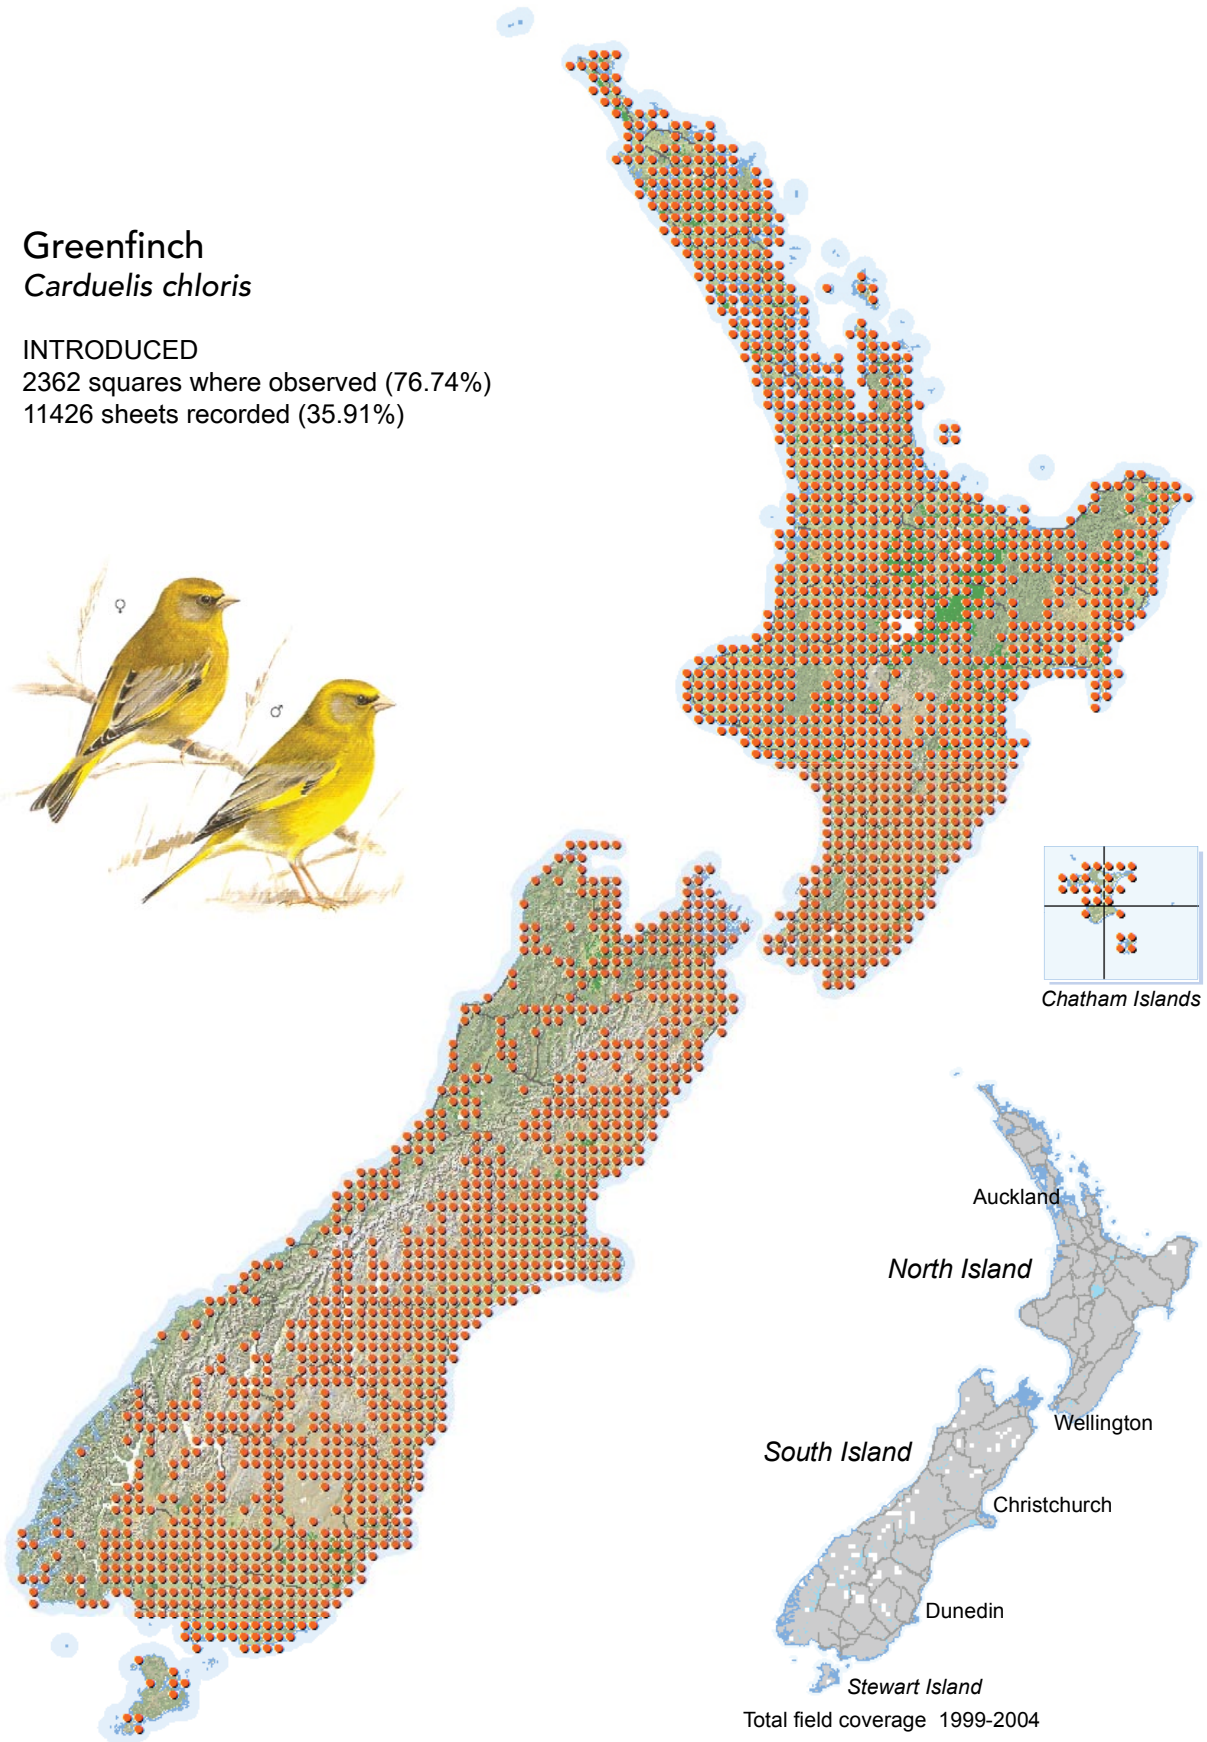

# BIRD DISTRIBUTION IN NEW ZEALAND 1999-2004 - WEBATLAS

CJR Robertson, P Hyvönen, MJ Fraser and CR Pickard.

© Ornithological Society of New Zealand Inc. P O Box 834, Nelson 7040, New Zealand

## Greenfinch *Carduelis chloris*

### INTRODUCED

2362 squares where observed (76.74%)

11426 sheets recorded (35.91%)

[Summary sourced from 10km grid square field surveys published as the ATLAS OF BIRD DISTRIBUTION IN NEW ZEALAND 1999-2004. Robertson *et al.*, 2007. ISBN 0 9582486 5 6. Illustration by DJ Onley from THE FIELD GUIDE TO THE BIRDS OF NEW ZEALAND. HA Robertson & BD Heather, 2005. ISBN 0 14 302040 4]