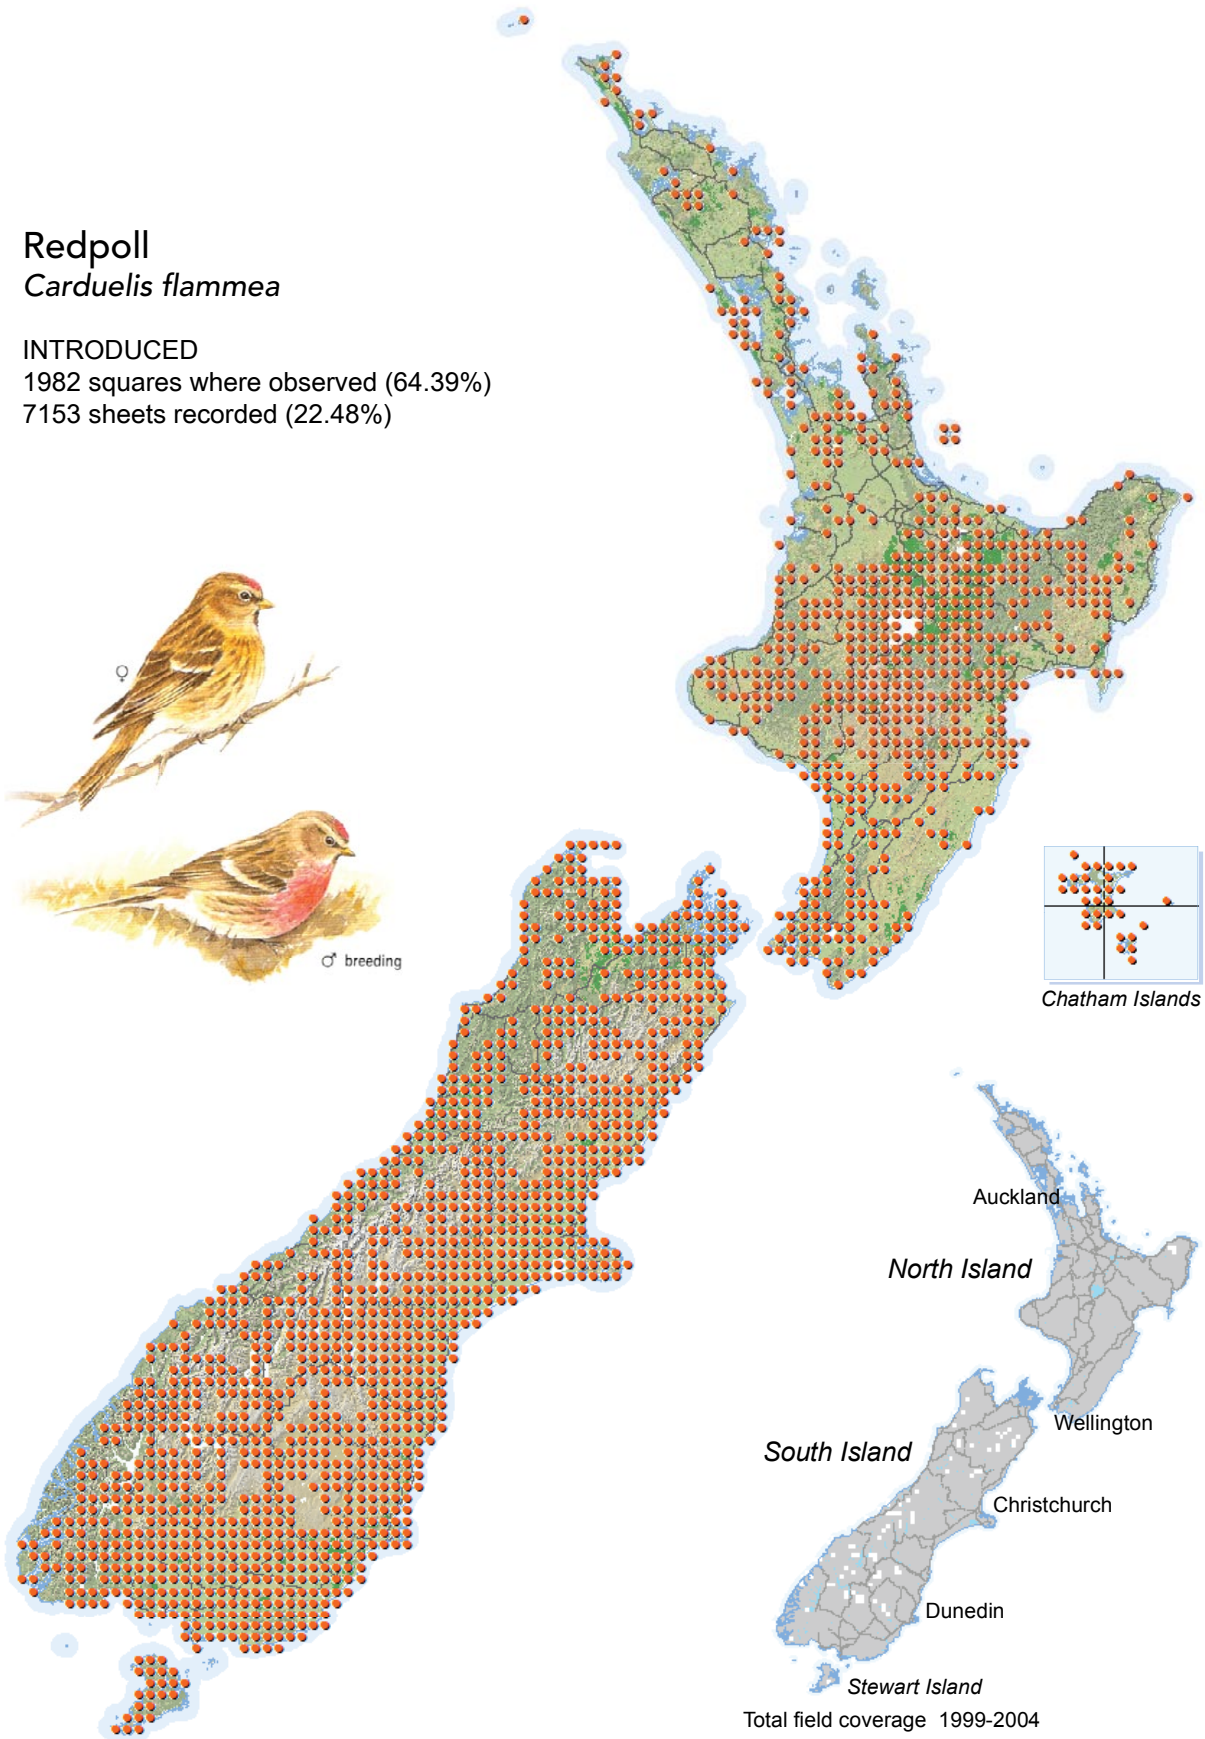

BIRD DISTRIBUTION IN NEW ZEALAND 1999-2004 - WEBATLAS

CJR Robertson, P Hyvönen, MJ Fraser and CR Pickard.

© Ornithological Society of New Zealand Inc. P O Box 834, Nelson 7040, New Zealand

Redpoll *Carduelis flammea*

INTRODUCED

1982 squares where observed (64.39%)

7153 sheets recorded (22.48%)

[Summary sourced from 10km grid square field surveys published as the ATLAS OF BIRD DISTRIBUTION IN NEW ZEALAND 1999-2004. Robertson *et al.*, 2007. ISBN 0 9582486 5 6. Illustration by DJ Onley from THE FIELD GUIDE TO THE BIRDS OF NEW ZEALAND. HA Robertson & BD Heather, 2005. ISBN 0 14 302040 4]