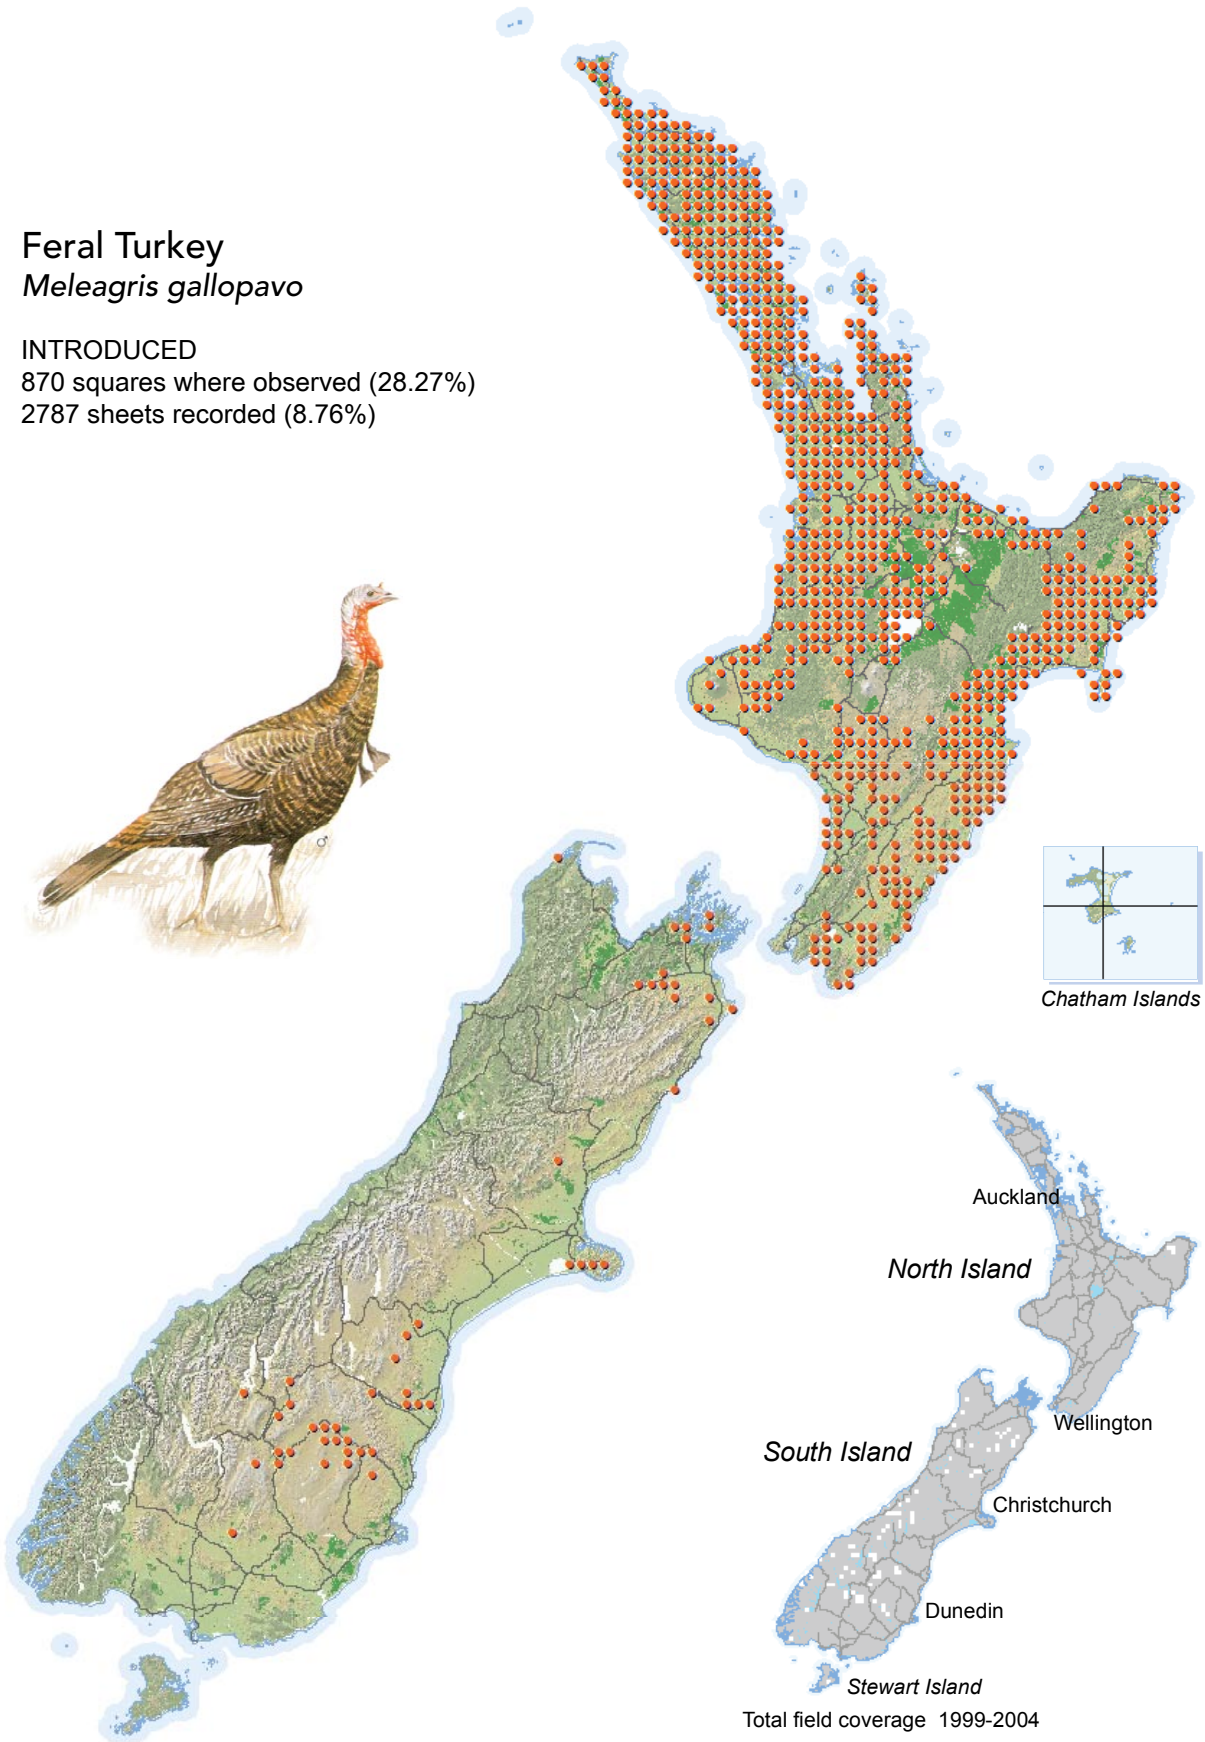

BIRD DISTRIBUTION IN NEW ZEALAND 1999-2004 - WEBATLAS

CJR Robertson, P Hyvönen, MJ Fraser and CR Pickard.

© Ornithological Society of New Zealand Inc. P O Box 834, Nelson 7040, New Zealand

Feral Turkey *Meleagris gallopavo*

INTRODUCED

870 squares where observed (28.27%)

2787 sheets recorded (8.76%)

[Summary sourced from 10km grid square field surveys published as the ATLAS OF BIRD DISTRIBUTION IN NEW ZEALAND 1999-2004. Robertson *et al.*, 2007. ISBN 0 9582486 5 6. Illustration by DJ Onley from THE FIELD GUIDE TO THE BIRDS OF NEW ZEALAND. HA Robertson & BD Heather, 2005. ISBN 0 14 302040 4]