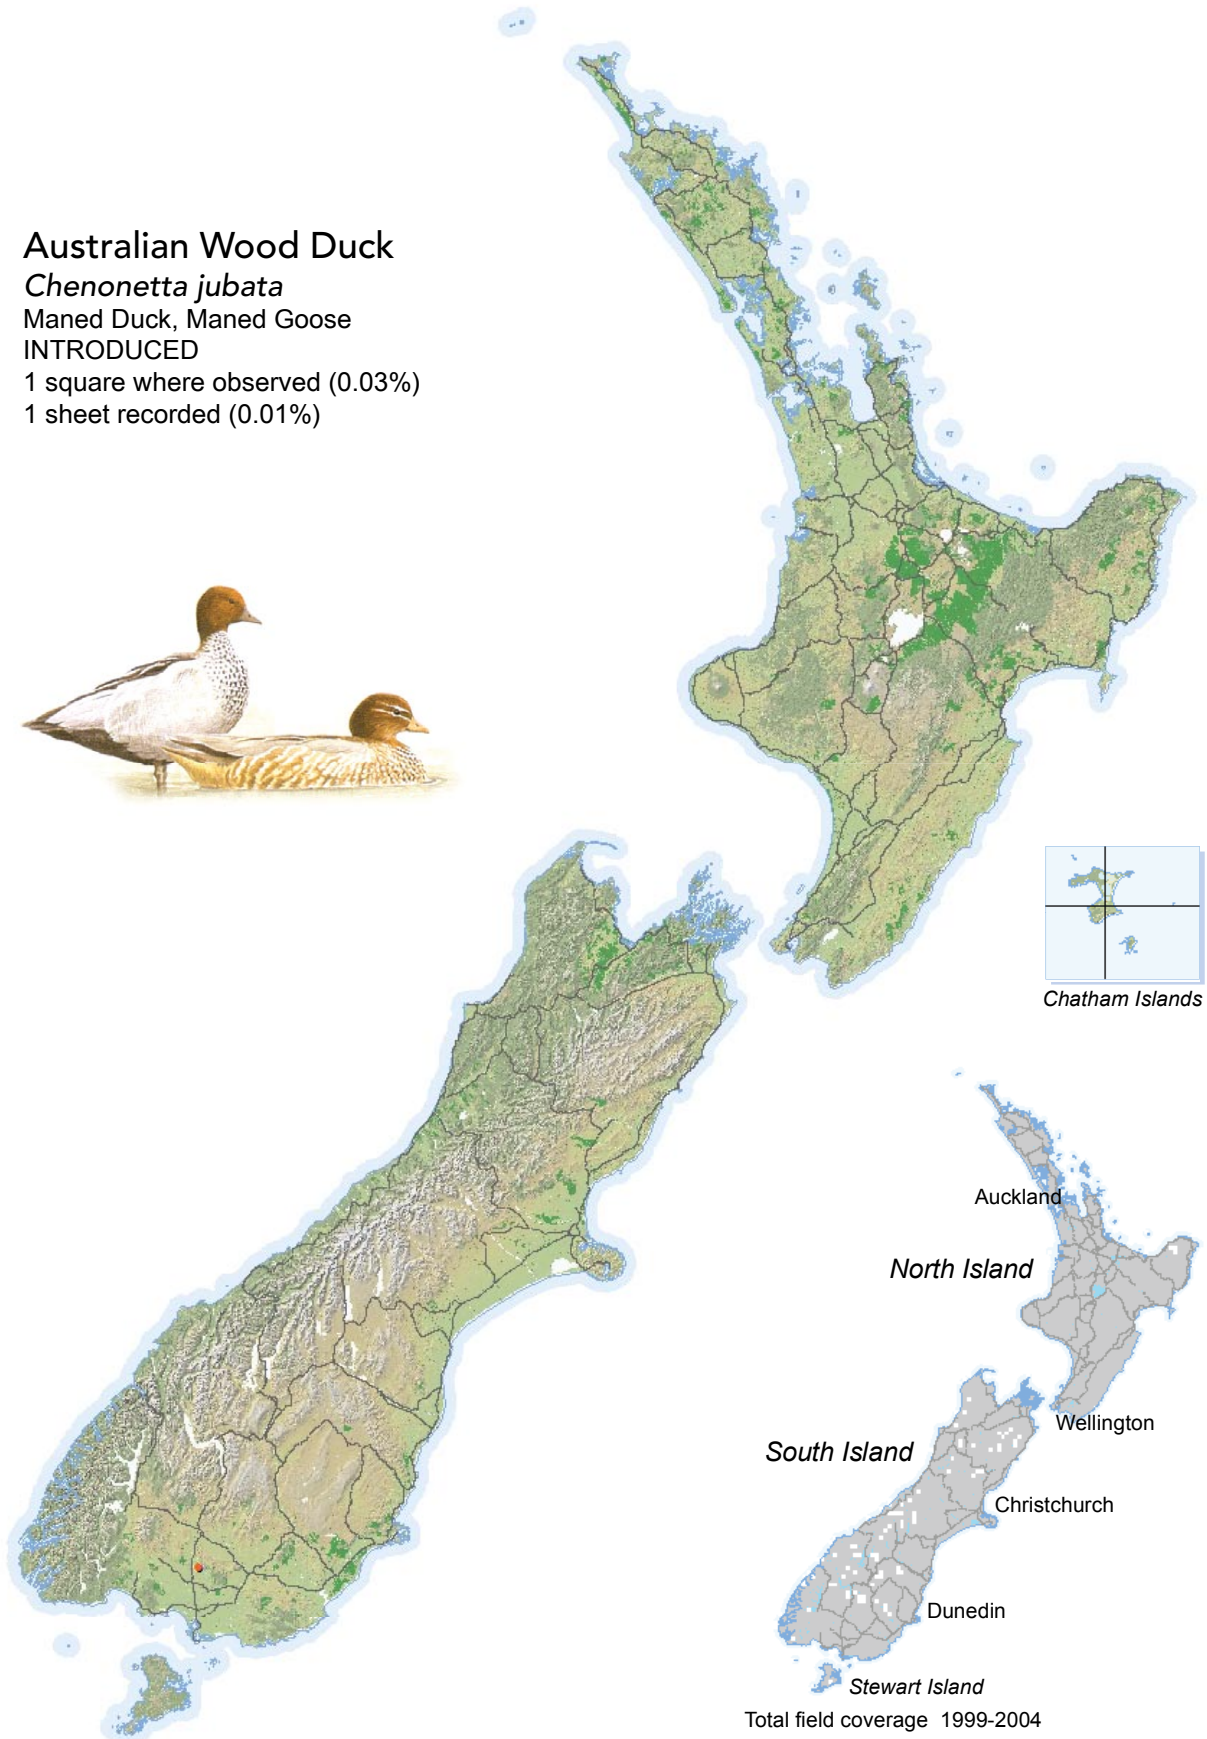

## Australian Wood Duck

*Chenonetta jubata*

Maned Duck, Maned Goose

INTRODUCED

1 square where observed (0.03%)

1 sheet recorded (0.01%)

[Summary sourced from 10km grid square field surveys published as the ATLAS OF BIRD DISTRIBUTION IN NEW ZEALAND 1999-2004. Robertson *et al.*, 2007. ISBN 0 9582486 5 6. Illustration by DJ Onley from THE FIELD GUIDE TO THE BIRDS OF NEW ZEALAND. HA Robertson & BD Heather, 2005. ISBN 0 14 302040 4]