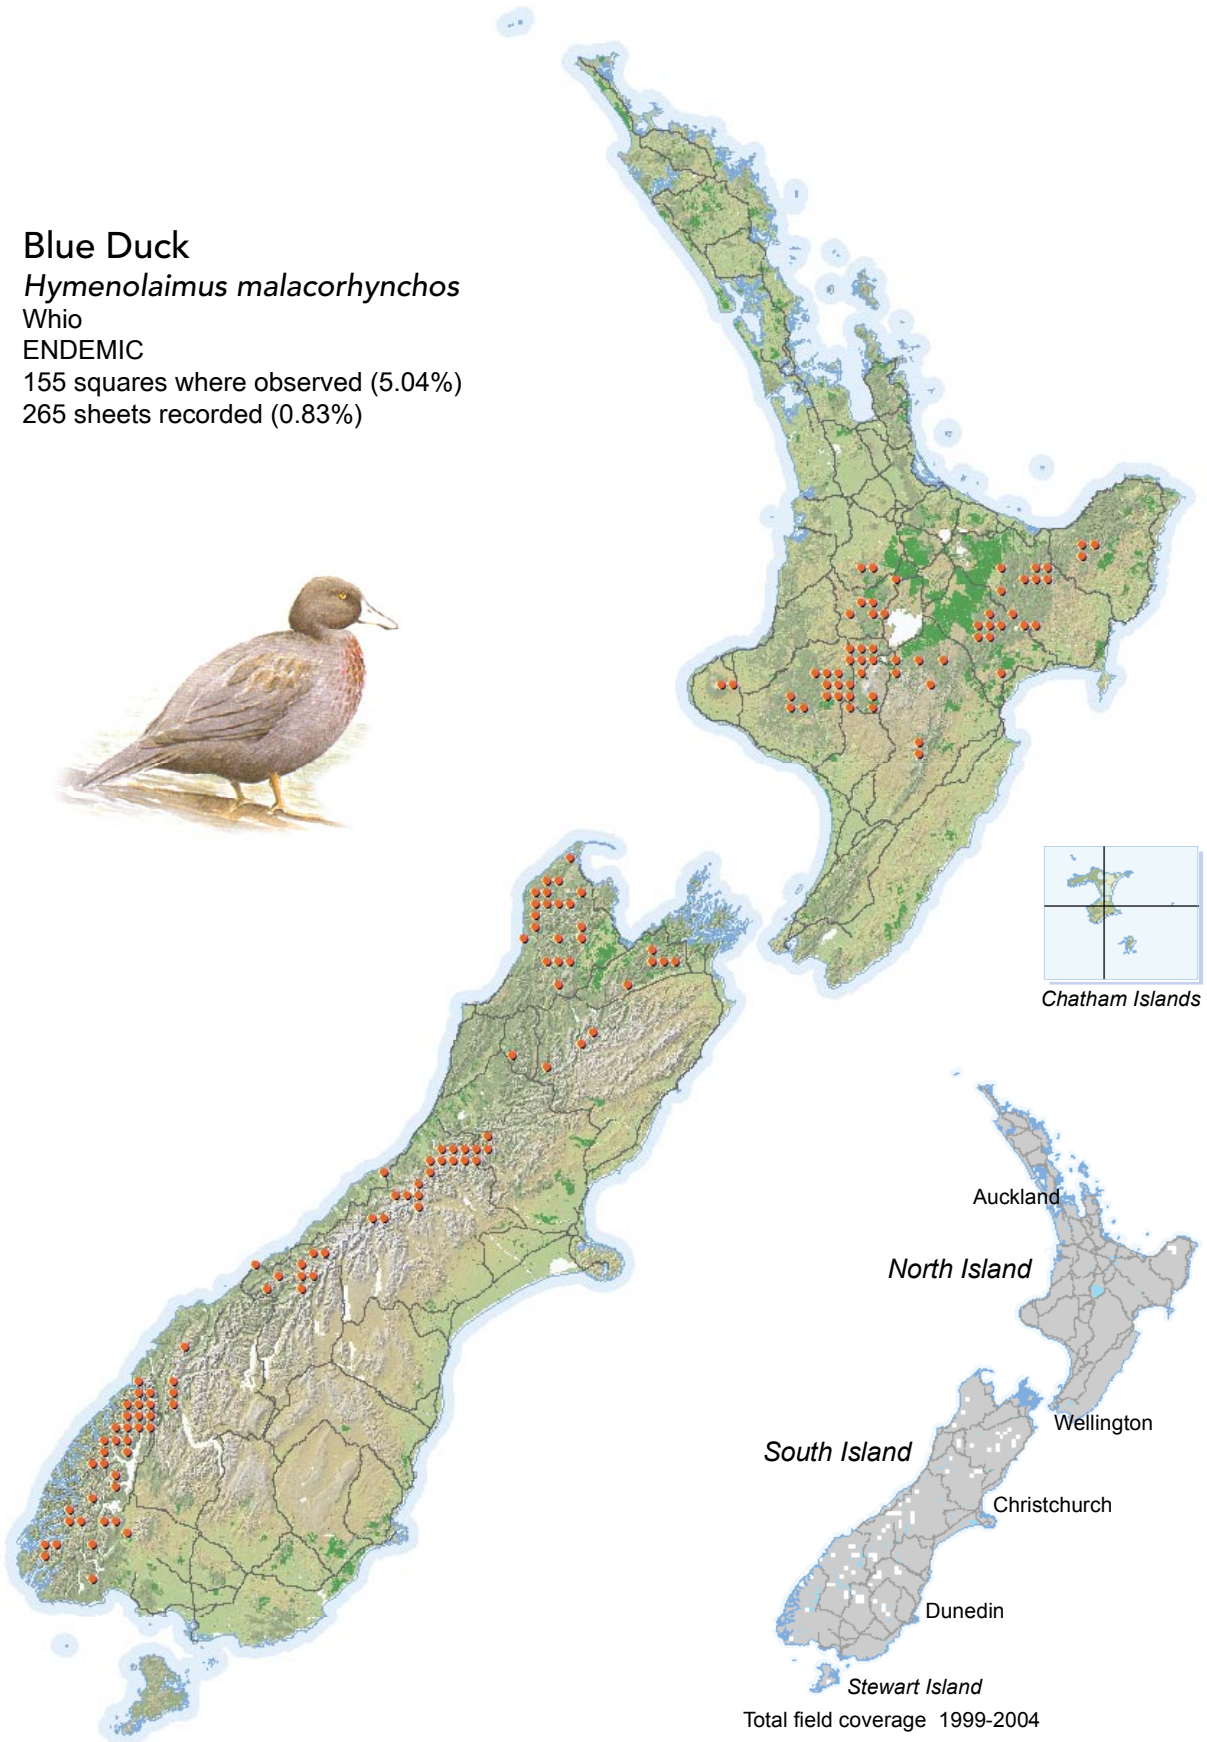

## Blue Duck

*Hymenolaimus malacorhynchos*

Whio

ENDEMIC

155 squares where observed (5.04%)

265 sheets recorded (0.83%)

[Summary sourced from 10km grid square field surveys published as the ATLAS OF BIRD DISTRIBUTION IN NEW ZEALAND 1999-2004. Robertson *et al.*, 2007. ISBN 0 9582486 5 6. Illustration by DJ Onley from THE FIELD GUIDE TO THE BIRDS OF NEW ZEALAND. HA Robertson & BD Heather, 2005. ISBN 0 14 302040 4]