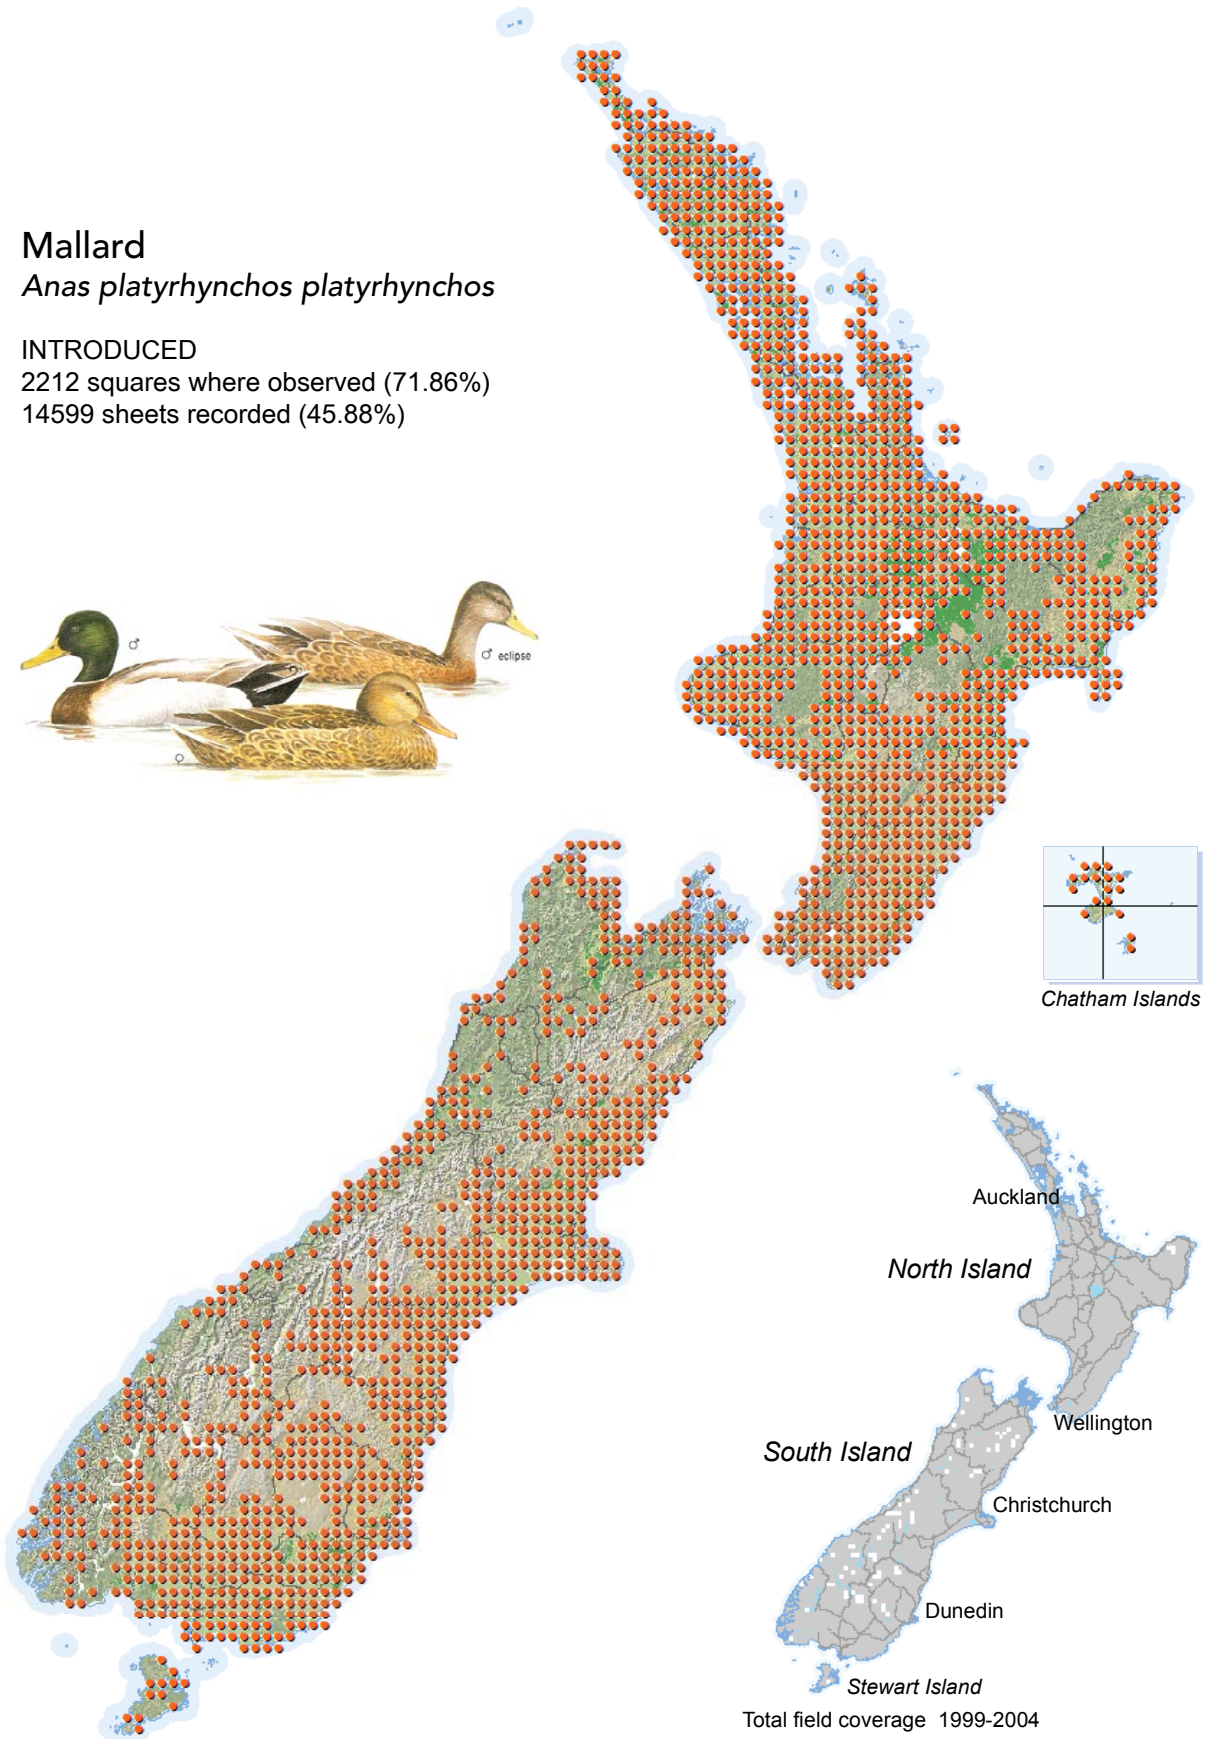

# BIRD DISTRIBUTION IN NEW ZEALAND 1999-2004 - WEBATLAS

CJR Robertson, P Hyvönen, MJ Fraser and CR Pickard.

© Ornithological Society of New Zealand Inc. P O Box 834, Nelson 7040, New Zealand

## Mallard

*Anas platyrhynchos platyrhynchos*

### INTRODUCED

2212 squares where observed (71.86%)

14599 sheets recorded (45.88%)

Total field coverage 1999-2004

[Summary sourced from 10km grid square field surveys published as the ATLAS OF BIRD DISTRIBUTION IN NEW ZEALAND 1999-2004. Robertson *et al.*, 2007. ISBN 0 9582486 5 6. Illustration by DJ Onley from THE FIELD GUIDE TO THE BIRDS OF NEW ZEALAND. HA Robertson & BD Heather, 2005. ISBN 0 14 302040 4]