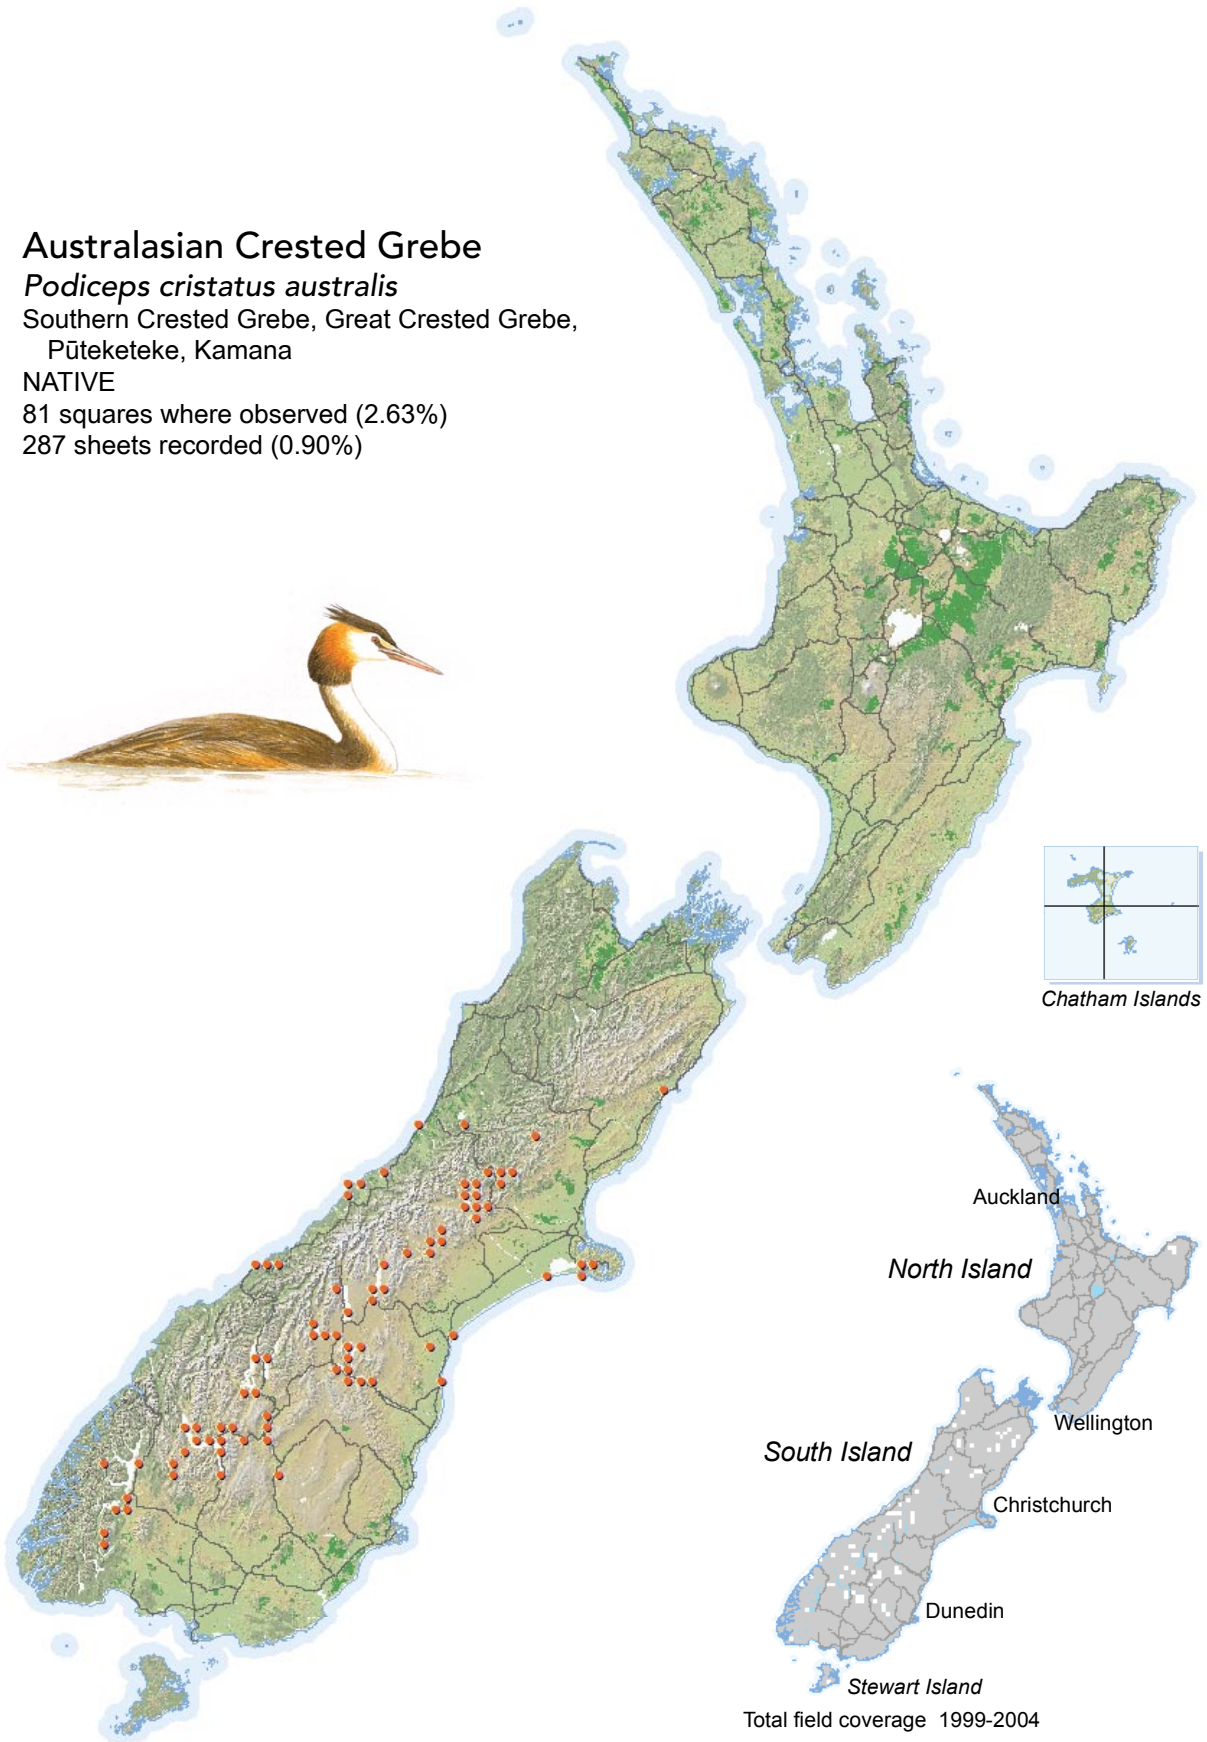

# BIRD DISTRIBUTION IN NEW ZEALAND 1999-2004 - WEBATLAS

CJR Robertson, P Hyvönen, MJ Fraser and CR Pickard.

© Ornithological Society of New Zealand Inc. P O Box 834, Nelson 7040, New Zealand

## Australasian Crested Grebe

*Podiceps cristatus australis*

Southern Crested Grebe, Great Crested Grebe,  
Pūteketeke, Kamana

NATIVE

81 squares where observed (2.63%)

287 sheets recorded (0.90%)

[Summary sourced from 10km grid square field surveys published as the ATLAS OF BIRD DISTRIBUTION IN NEW ZEALAND 1999-2004. Robertson *et al.*, 2007. ISBN 0 9582486 5 6. Illustration by DJ Onley from THE FIELD GUIDE TO THE BIRDS OF NEW ZEALAND. HA Robertson & BD Heather, 2005. ISBN 0 14 302040 4]