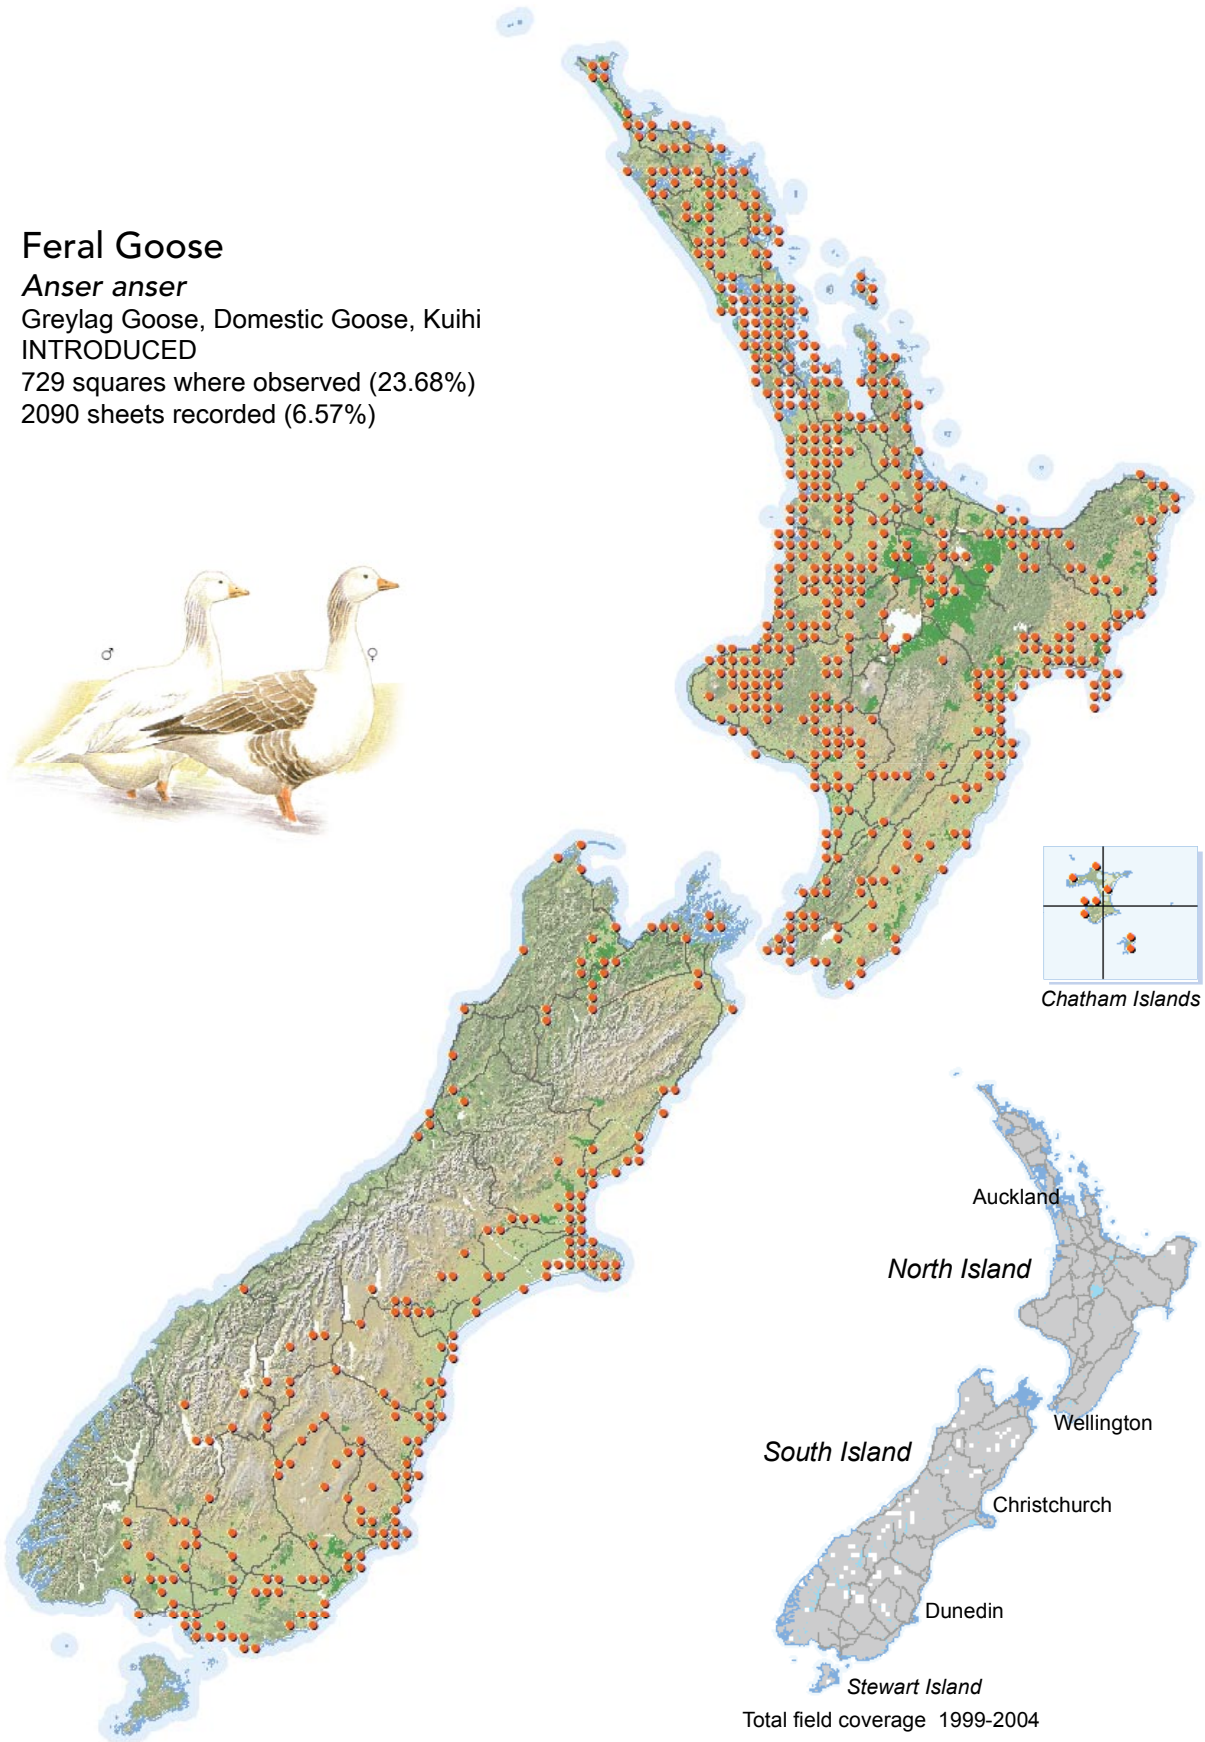

# BIRD DISTRIBUTION IN NEW ZEALAND 1999-2004 - WEBATLAS

CJR Robertson, P Hyvönen, MJ Fraser and CR Pickard.

© Ornithological Society of New Zealand Inc. P O Box 834, Nelson 7040, New Zealand

## Feral Goose

*Anser anser*

Greylag Goose, Domestic Goose, Kuihi

INTRODUCED

729 squares where observed (23.68%)

2090 sheets recorded (6.57%)

[Summary sourced from 10km grid square field surveys published as the ATLAS OF BIRD DISTRIBUTION IN NEW ZEALAND 1999-2004. Robertson *et al.*, 2007. ISBN 0 9582486 5 6. Illustration by DJ Onley from THE FIELD GUIDE TO THE BIRDS OF NEW ZEALAND. HA Robertson & BD Heather, 2005. ISBN 0 14 302040 4]