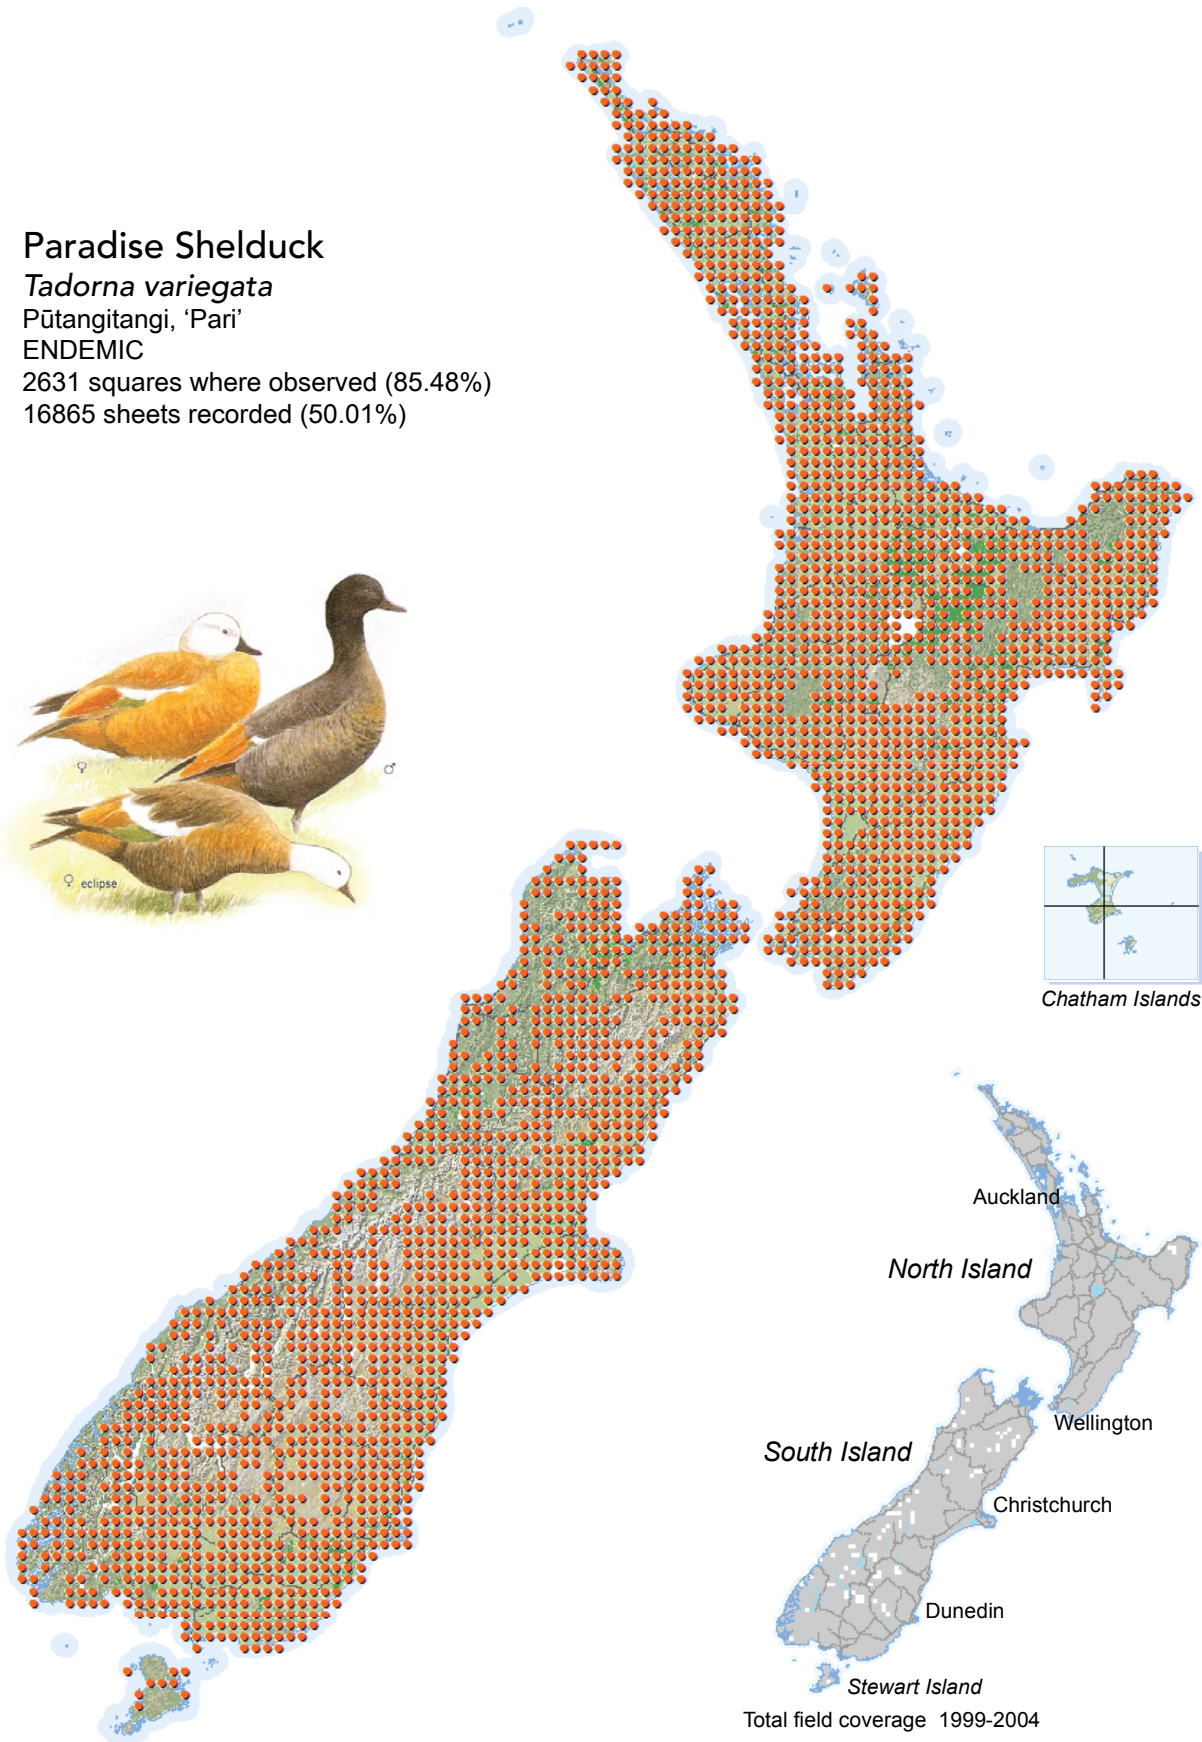

BIRD DISTRIBUTION IN NEW ZEALAND 1999-2004 - WEBATLAS

CJR Robertson, P Hyvönen, MJ Fraser and CR Pickard.

© Ornithological Society of New Zealand Inc. P O Box 834, Nelson 7040, New Zealand

Paradise Shelduck

Tadorna variegata

Pūtangitangi, 'Pari'

ENDEMIC

2631 squares where observed (85.48%)

16865 sheets recorded (50.01%)

[Summary sourced from 10km grid square field surveys published as the ATLAS OF BIRD DISTRIBUTION IN NEW ZEALAND 1999-2004. Robertson *et al.*, 2007. ISBN 0 9582486 5 6. Illustration by DJ Onley from THE FIELD GUIDE TO THE BIRDS OF NEW ZEALAND. HA Robertson & BD Heather, 2005. ISBN 0 14 302040 4]