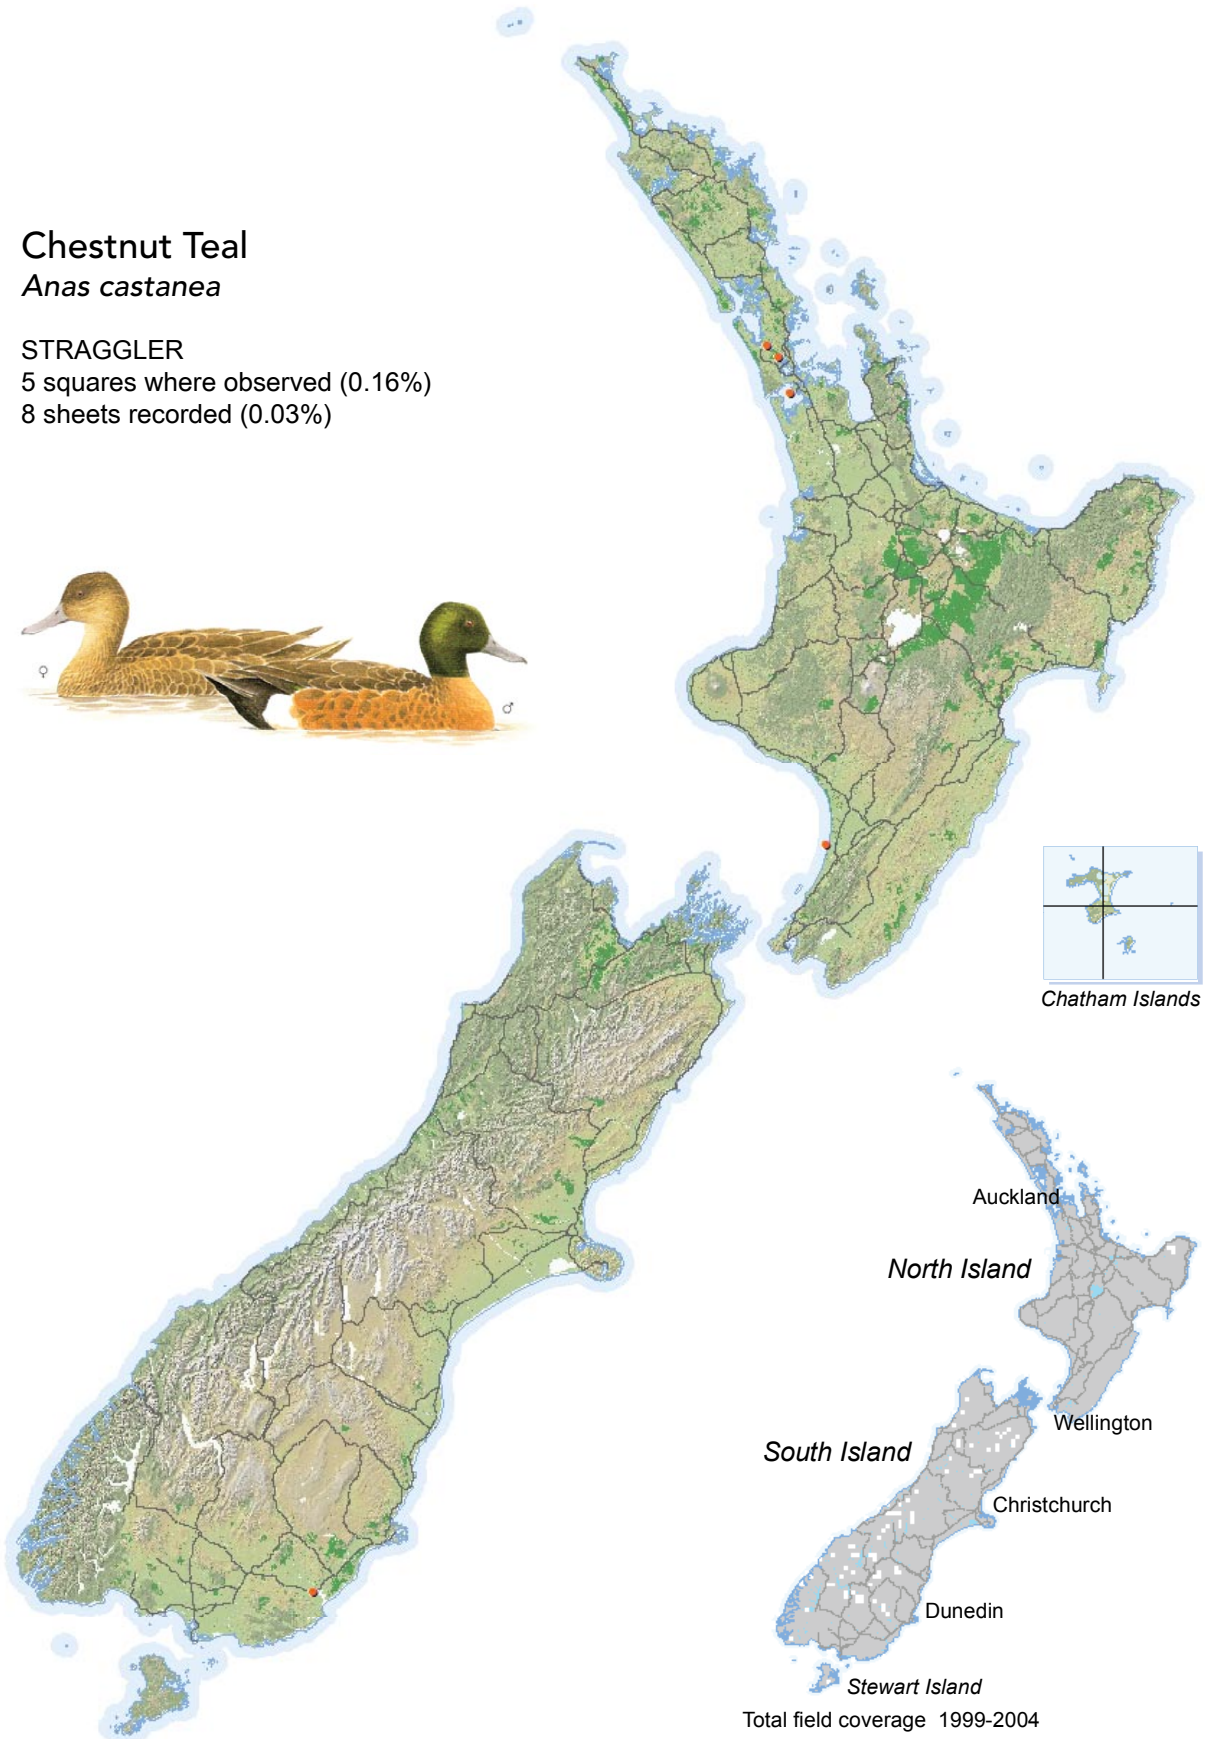

# BIRD DISTRIBUTION IN NEW ZEALAND 1999-2004 - WEBATLAS

CJR Robertson, P Hyvönen, MJ Fraser and CR Pickard.

© Ornithological Society of New Zealand Inc. P O Box 834, Nelson 7040, New Zealand

## Chestnut Teal

*Anas castanea*

### STRAGGLER

5 squares where observed (0.16%)

8 sheets recorded (0.03%)

[Summary sourced from 10km grid square field surveys published as the ATLAS OF BIRD DISTRIBUTION IN NEW ZEALAND 1999-2004. Robertson *et al.*, 2007. ISBN 0 9582486 5 6. Illustration by DJ Onley from THE FIELD GUIDE TO THE BIRDS OF NEW ZEALAND. HA Robertson & BD Heather, 2005. ISBN 0 14 302040 4]