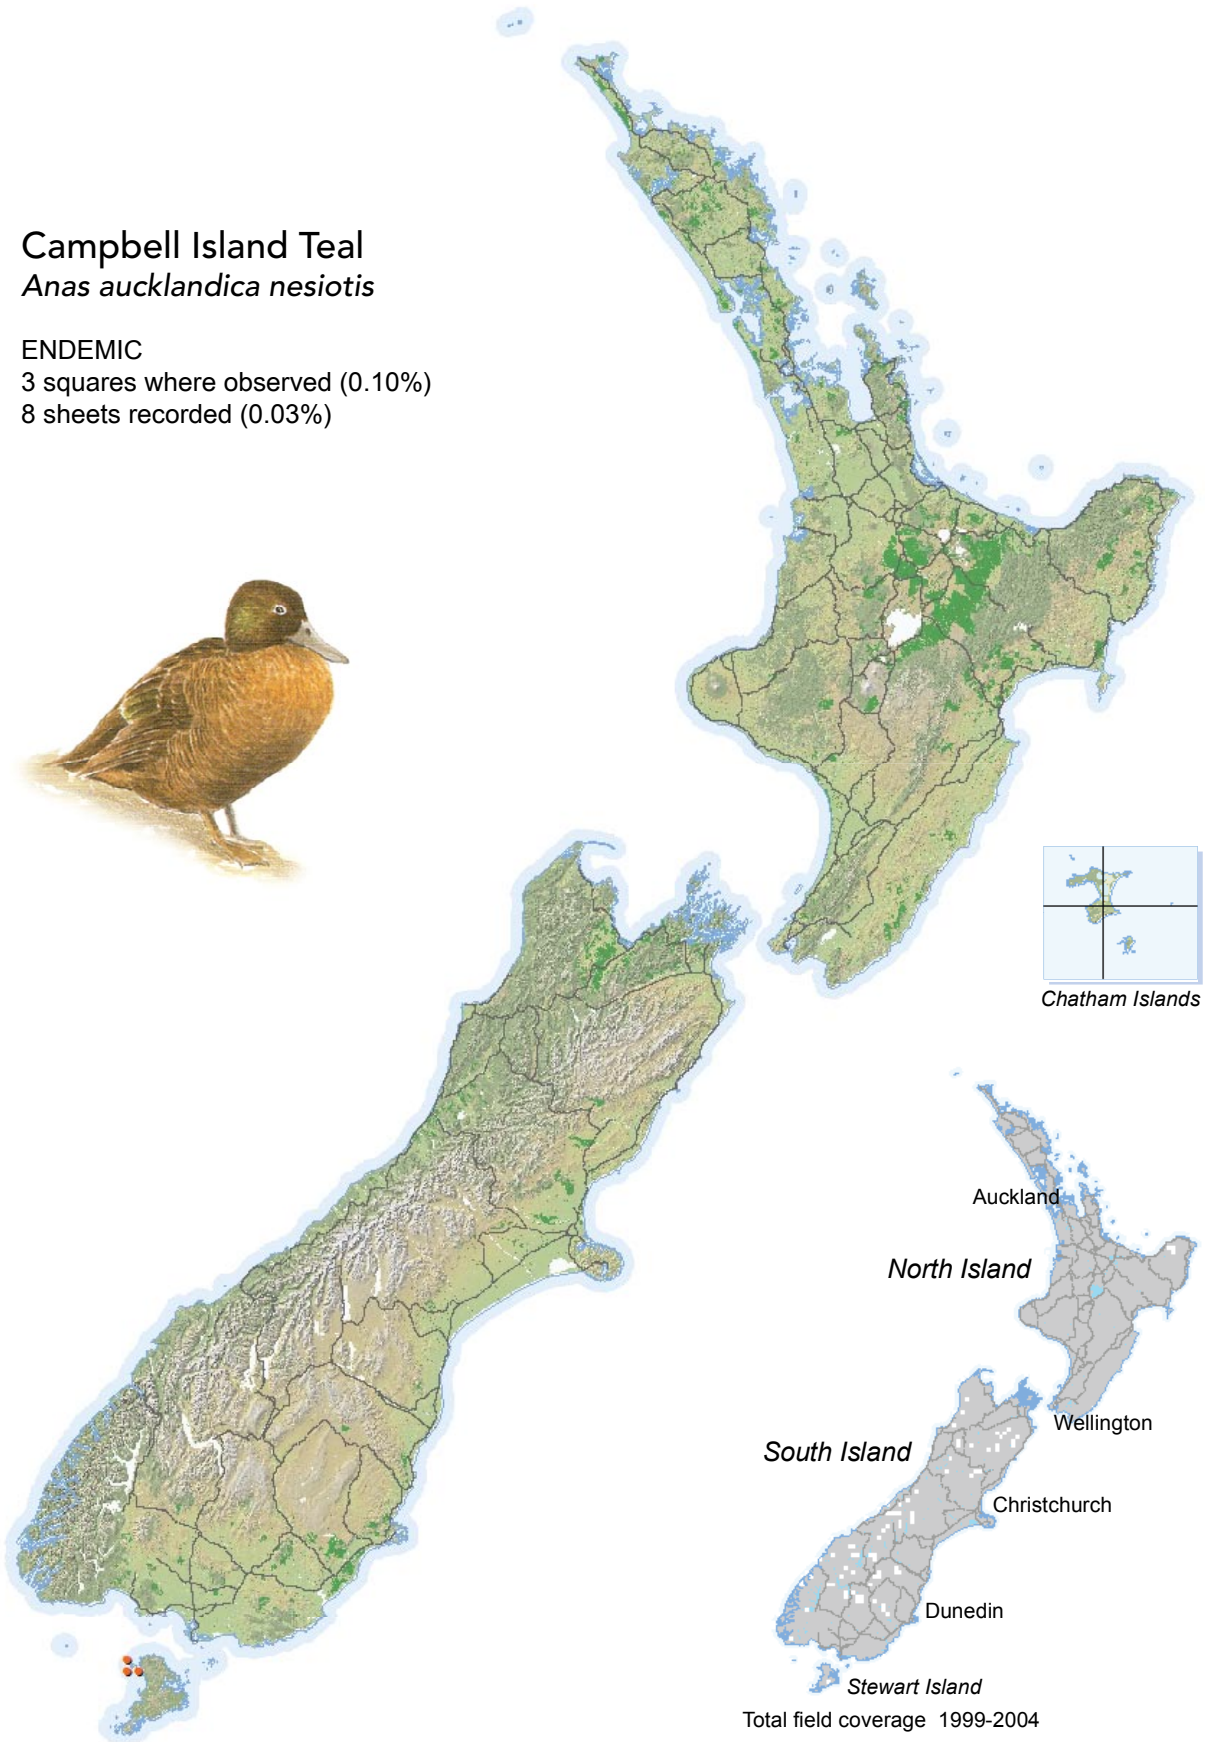

BIRD DISTRIBUTION IN NEW ZEALAND 1999-2004 - WEBATLAS

CJR Robertson, P Hyvönen, MJ Fraser and CR Pickard.

© Ornithological Society of New Zealand Inc. P O Box 834, Nelson 7040, New Zealand

Campbell Island Teal *Anas aucklandica nesiotis*

ENDEMIC

3 squares where observed (0.10%)

8 sheets recorded (0.03%)

[Summary sourced from 10km grid square field surveys published as the ATLAS OF BIRD DISTRIBUTION IN NEW ZEALAND 1999-2004. Robertson *et al.*, 2007. ISBN 0 9582486 5 6. Illustration by DJ Onley from THE FIELD GUIDE TO THE BIRDS OF NEW ZEALAND. HA Robertson & BD Heather, 2005. ISBN 0 14 302040 4]