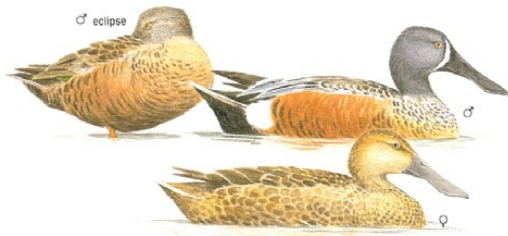

## New Zealand Shoveler

*Anas rhynchos variegata*

Australasian Shoveler, Spoonbill, Kuruwhengi

ENDEMIC

658 squares where observed (21.38%)

2668 sheets recorded (8.39%)

[Summary sourced from 10km grid square field surveys published as the ATLAS OF BIRD DISTRIBUTION IN NEW ZEALAND 1999-2004. Robertson *et al.*, 2007. ISBN 0 9582486 5 6. Illustration by DJ Onley from THE FIELD GUIDE TO THE BIRDS OF NEW ZEALAND. HA Robertson & BD Heather, 2005. ISBN 0 14 302040 4]