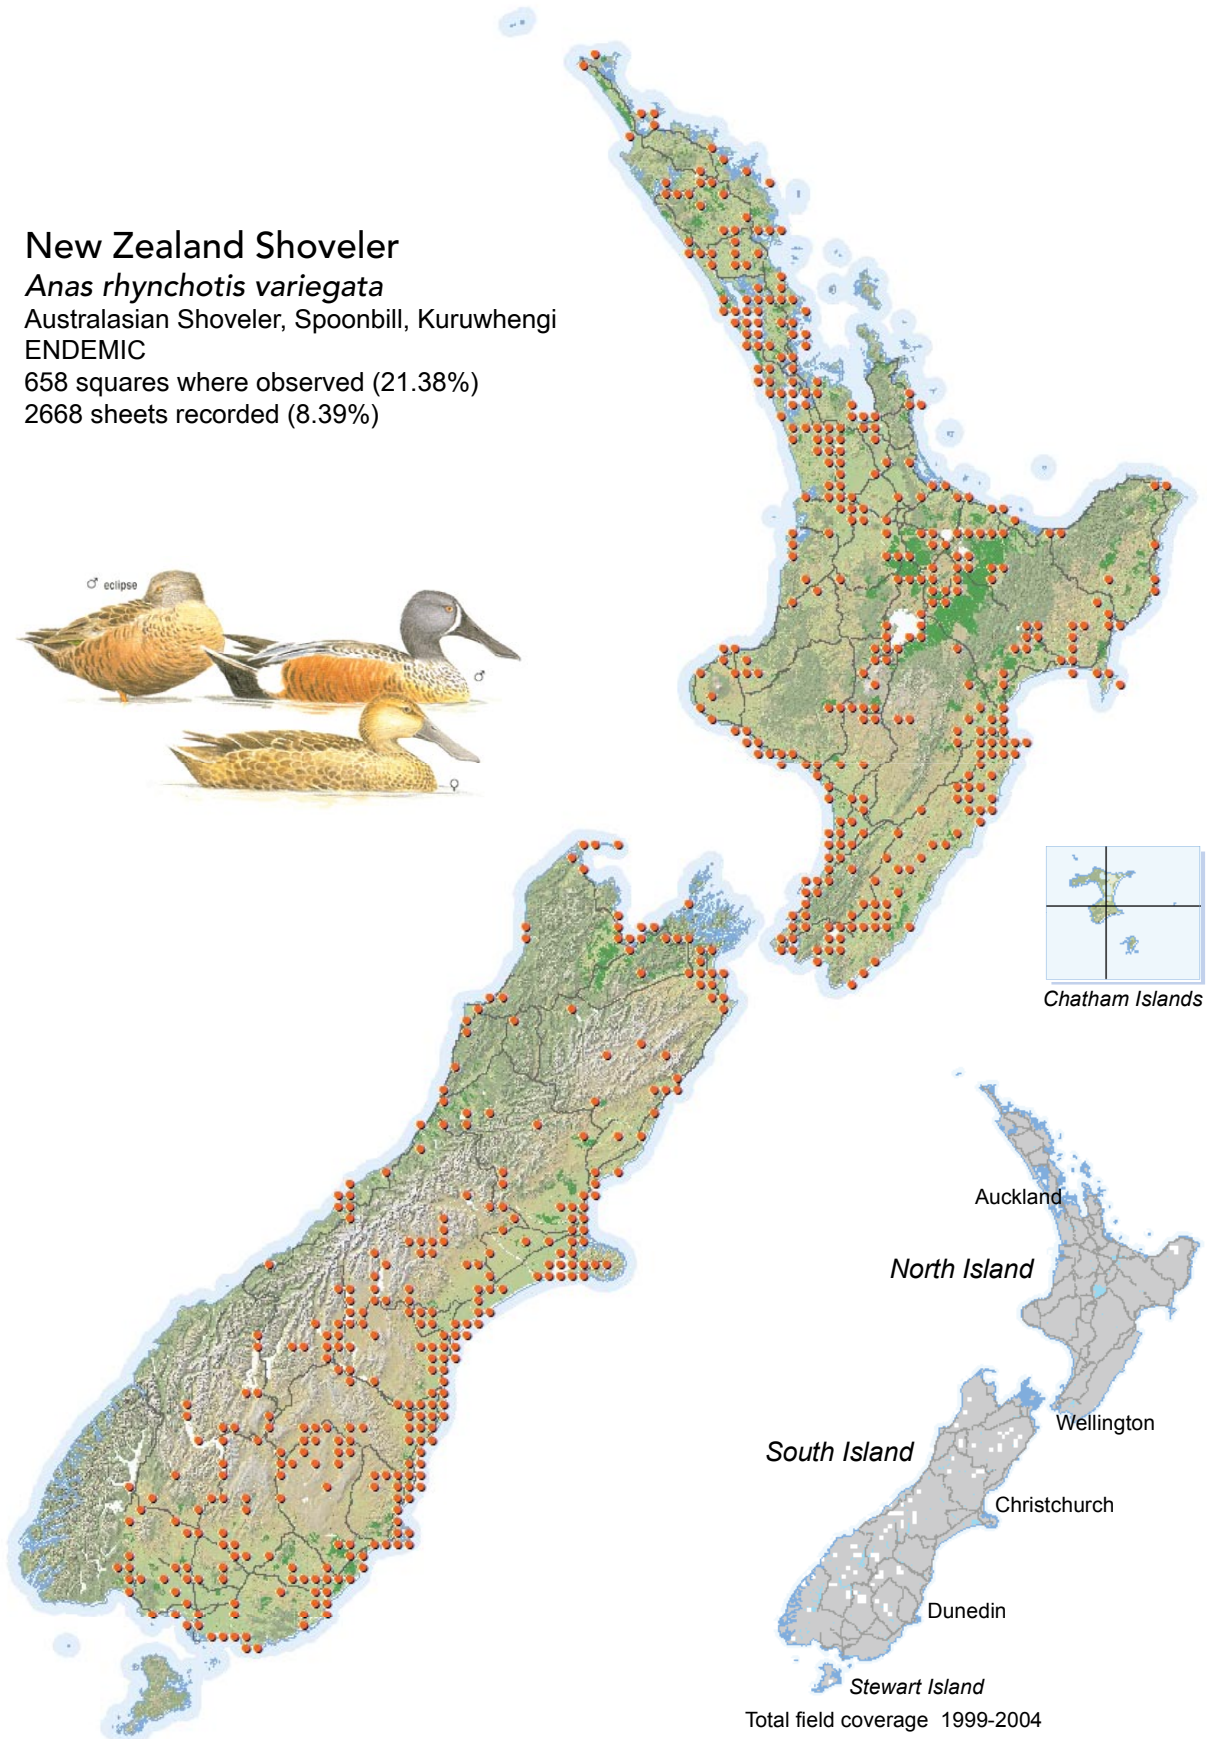

# BIRD DISTRIBUTION IN NEW ZEALAND 1999-2004 - WEBATLAS

CJR Robertson, P Hyvönen, MJ Fraser and CR Pickard.

© Ornithological Society of New Zealand Inc. P O Box 834, Nelson 7040, New Zealand

## New Zealand Shoveler

*Anas rhynchos variegata*

Australasian Shoveler, Spoonbill, Kuruwhengi

ENDEMIC

658 squares where observed (21.38%)

2668 sheets recorded (8.39%)

[Summary sourced from 10km grid square field surveys published as the ATLAS OF BIRD DISTRIBUTION IN NEW ZEALAND 1999-2004. Robertson *et al.*, 2007. ISBN 0 9582486 5 6. Illustration by DJ Onley from THE FIELD GUIDE TO THE BIRDS OF NEW ZEALAND. HA Robertson & BD Heather, 2005. ISBN 0 14 302040 4]