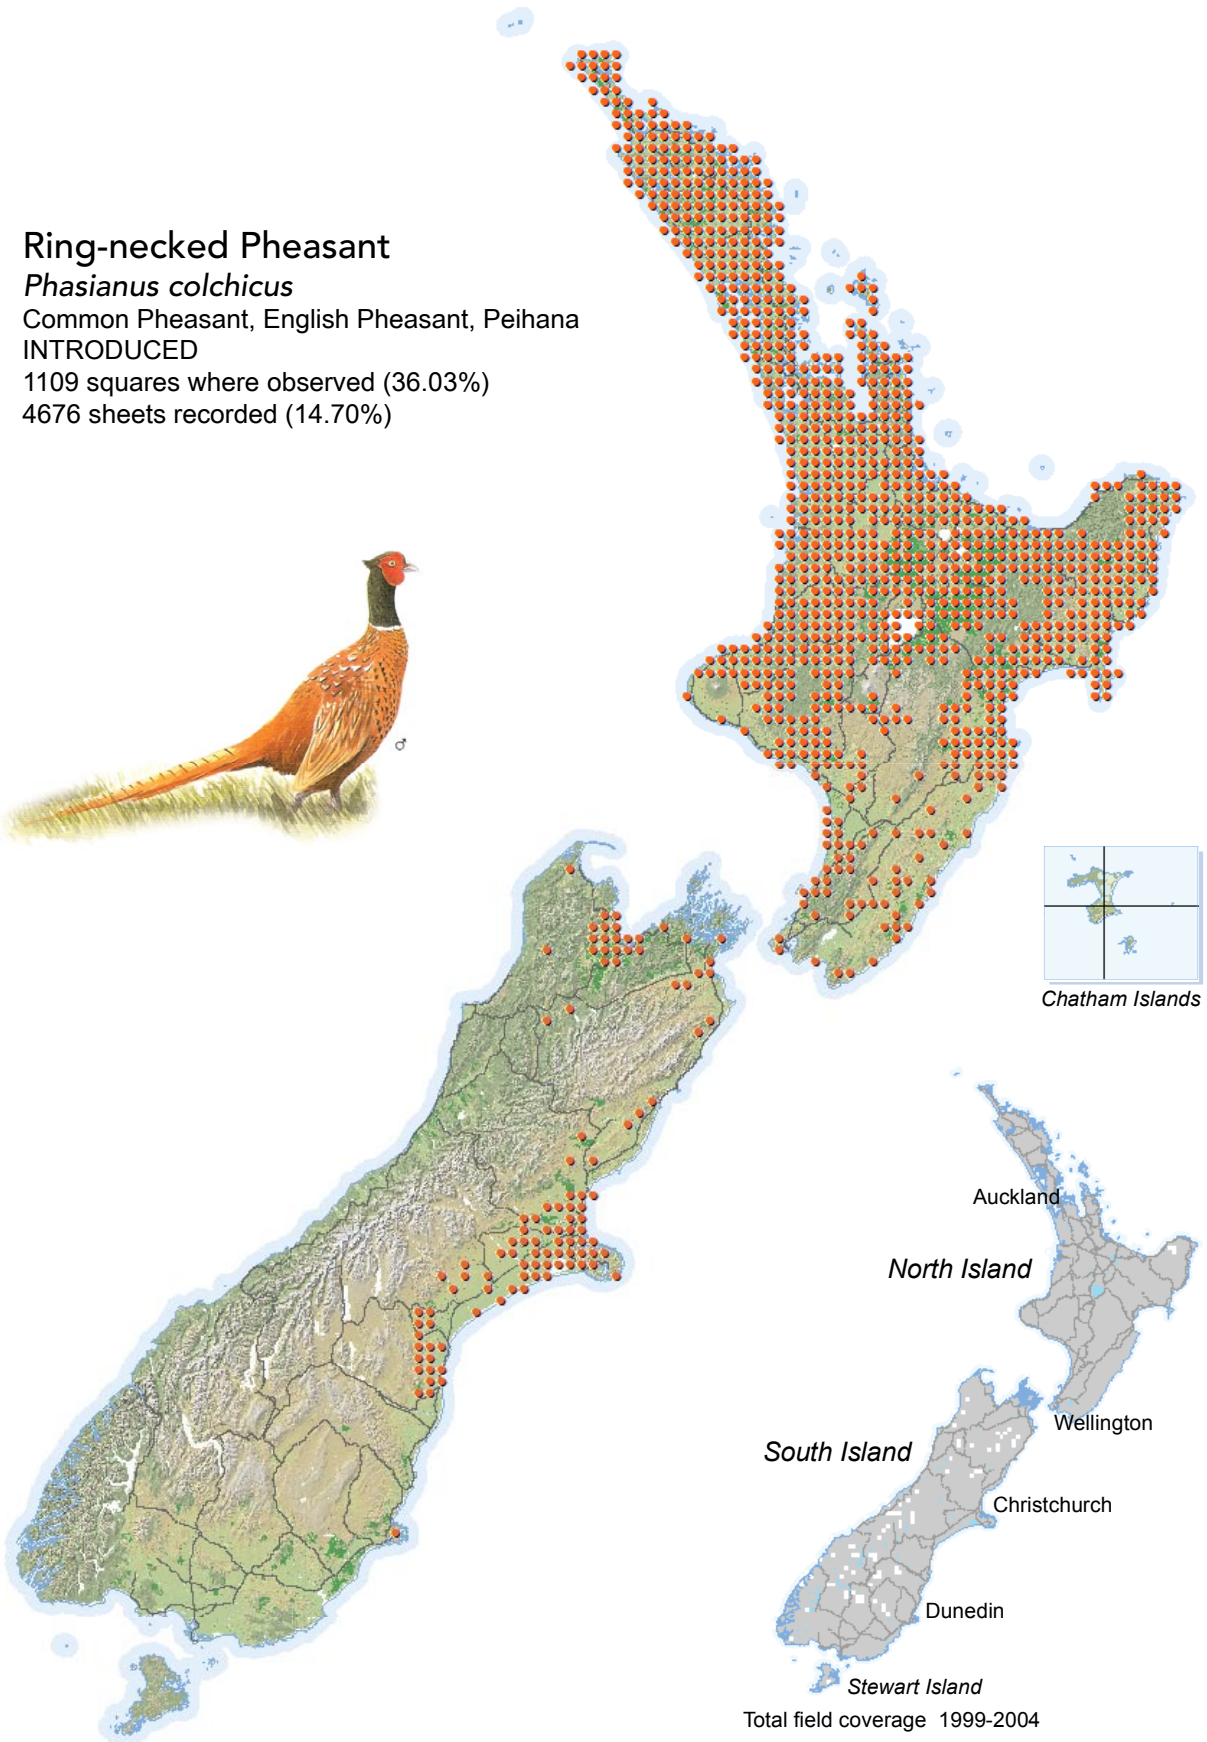

BIRD DISTRIBUTION IN NEW ZEALAND 1999-2004 - WEBATLAS

CJR Robertson, P Hyvönen, MJ Fraser and CR Pickard.

© Ornithological Society of New Zealand Inc. P O Box 834, Nelson 7040, New Zealand

Ring-necked Pheasant

Phasianus colchicus

Common Pheasant, English Pheasant, Peihana

INTRODUCED

1109 squares where observed (36.03%)

4676 sheets recorded (14.70%)

[Summary sourced from 10km grid square field surveys published as the ATLAS OF BIRD DISTRIBUTION IN NEW ZEALAND 1999-2004. Robertson *et al.*, 2007. ISBN 0 9582486 5 6. Illustration by DJ Onley from THE FIELD GUIDE TO THE BIRDS OF NEW ZEALAND. HA Robertson & BD Heather, 2005. ISBN 0 14 302040 4]