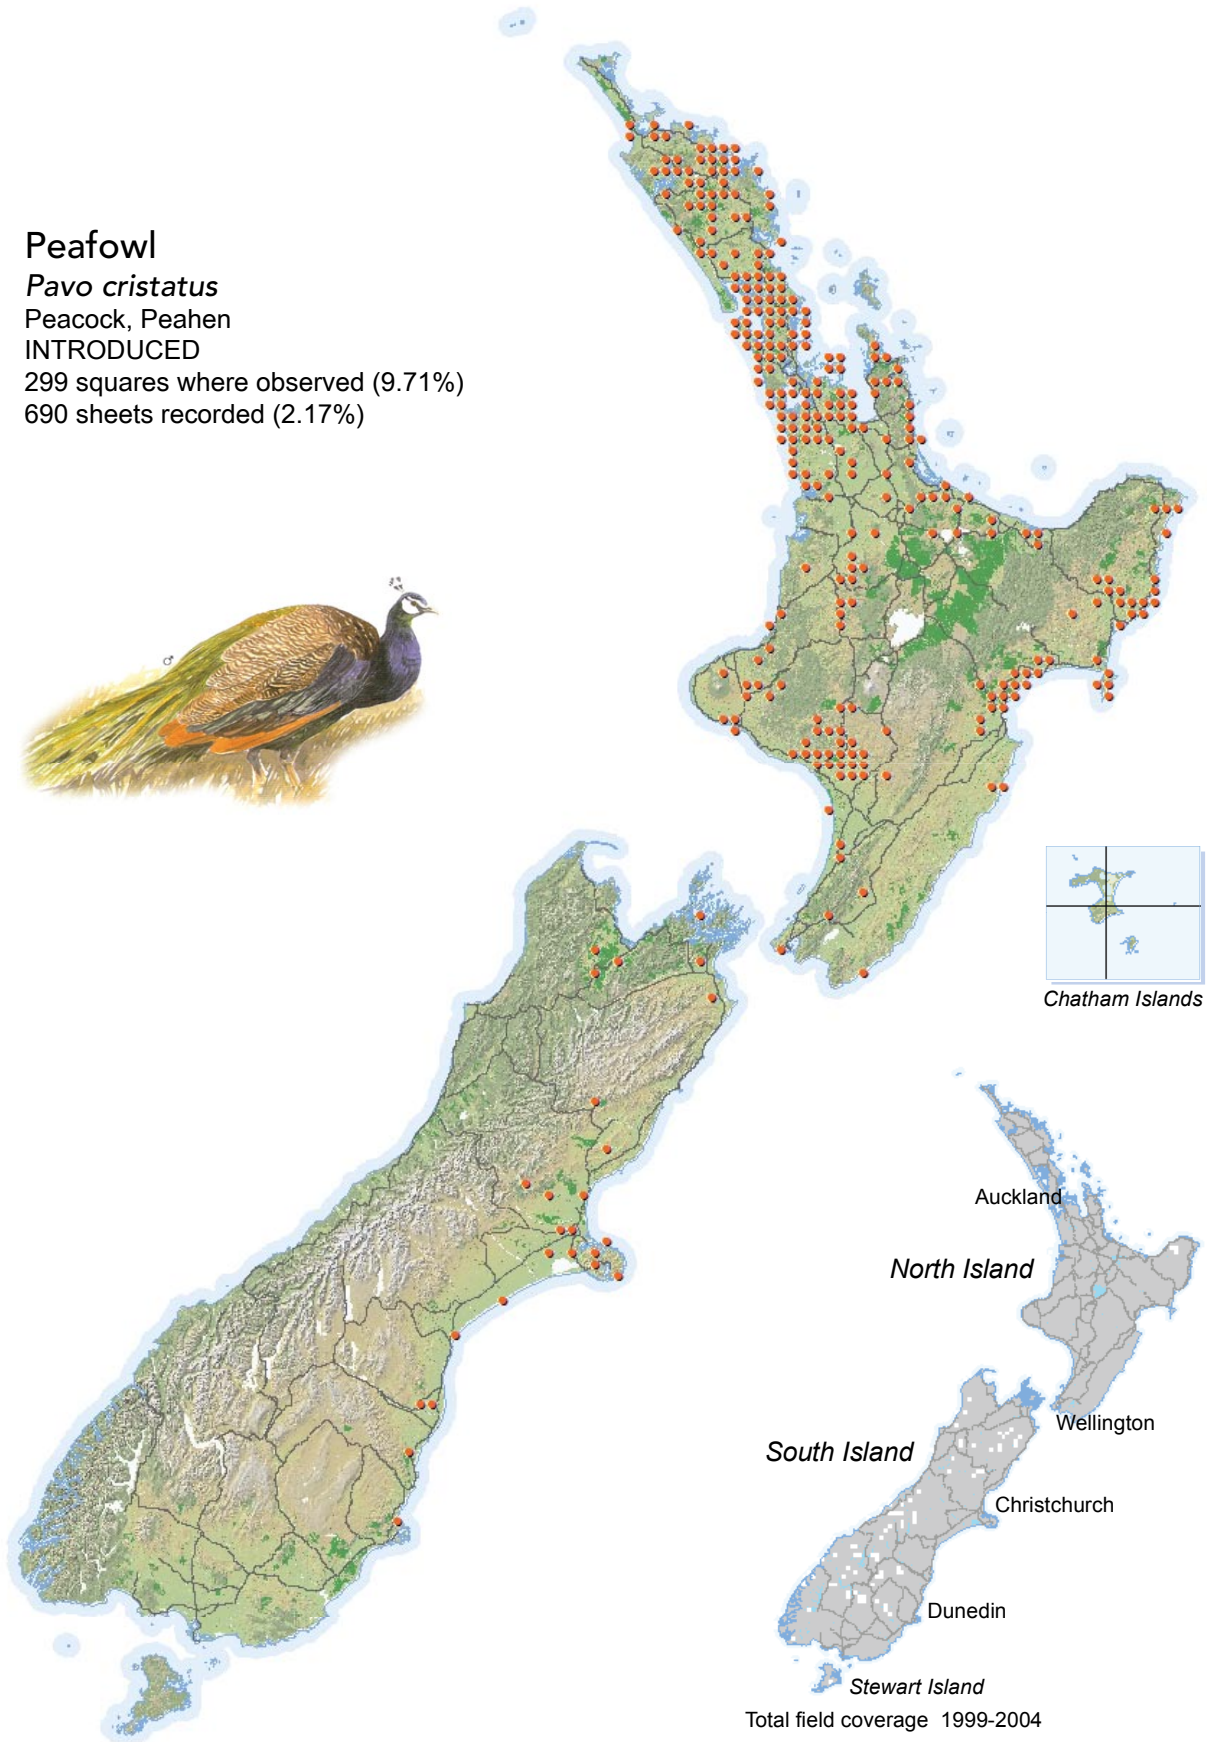

## Peafowl

*Pavo cristatus*

Peacock, Peahen

INTRODUCED

299 squares where observed (9.71%)

690 sheets recorded (2.17%)

[Summary sourced from 10km grid square field surveys published as the ATLAS OF BIRD DISTRIBUTION IN NEW ZEALAND 1999-2004. Robertson *et al.*, 2007. ISBN 0 9582486 5 6. Illustration by DJ Onley from THE FIELD GUIDE TO THE BIRDS OF NEW ZEALAND. HA Robertson & BD Heather, 2005. ISBN 0 14 302040 4]